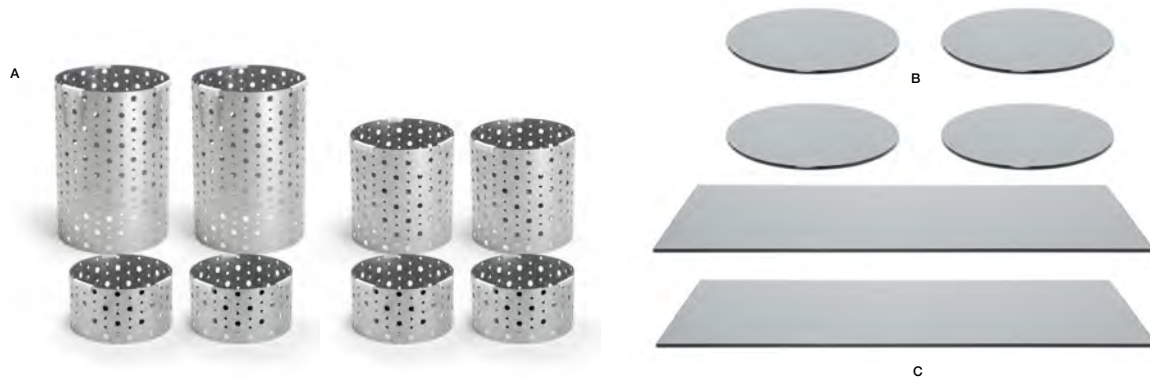

A (2) Dots Risers - Set of 4 - Total 8 pieces (2 large, 2 medium, 4 small)
(2) 8.5 dia x 12
(2) 8 dia x 8
(4) 7.5 dia x 4.25

B 14" Round Tempered Glass Board - Smoke - Total 4 pieces 14 dia x .25
C 36" x 14" Tempered Glass Board - Smoke - Total 2 pieces 36 x 14 x .25