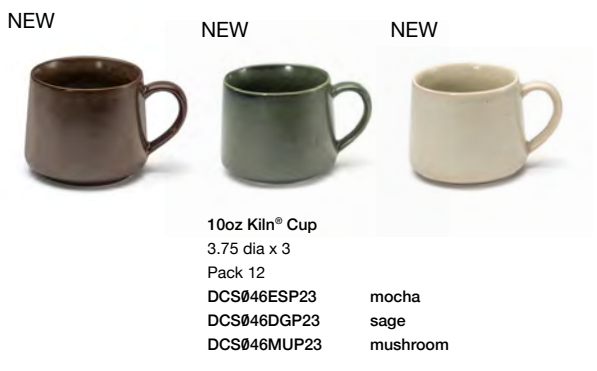

An inexpensive yet impactful way to update & streamline your coffee and tea service.