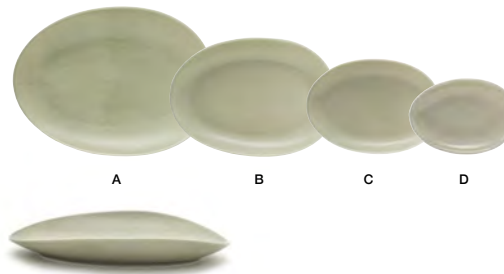

A	Tides® Salt & Pepper Set - Mussel	3.75 x 2.75 x 1, 3oz	Pack 12	TSP018BKP23
B	8oz Tides® Cup - Mussel	4.5 x 3.5 x 3.5	Pack 12	DCS054BKP23
	7" Oval Tides® Saucer - Mussel	7 x 4.5 x 1	Pack 12	DCS055BKP23
C	3oz Tides® Cup - Mussel	3.5 x 2.5 x 2.5	Pack 12	DCS056BKP23
	5" Oval Tides® Saucer - Mussel	5 x 3.5 x .5	Pack 12	DCS057BKP23

tides[®]
pumice

13" Oval Tides® Low Plate - Pumice
 13 x 9.75 x 1.25
 Pack 2
DOS032GYP20

A	12" Oval Tides® Plate - Pumice	12 x 8.75 x 2	Pack 2	DOS030GYP20
B	10" Oval Tides® Plate - Pumice	10 x 7 x 1.5	Pack 4	DDP063GYP21
C	8" Oval Tides® Plate - Pumice	8 x 5.5 x 1.25	Pack 6	DSP033GYP22
D	5.5" Oval Tides® Plate - Pumice	5.5 x 4 x 1	Pack 12	DAP077GYP23
E	14.5" Oval Tides® Platter - Pumice	14.5 x 10.5 x 2.25	Pack 2	SPT055GYP20