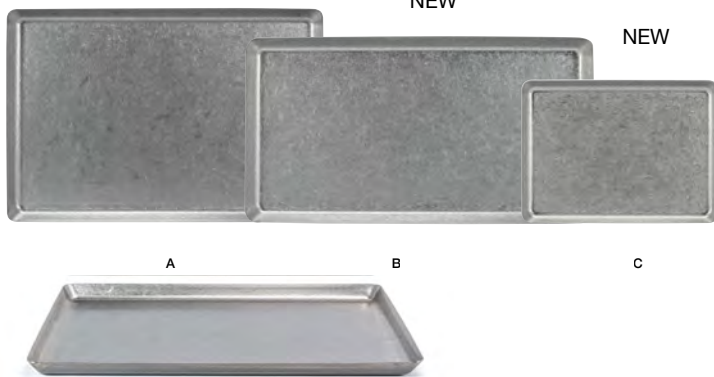

A	16.25" x 8.5" Triangle Mod® Plate	16.25 x 8.5 x .5	Pack 6	DSP014WHP22
B	12" x 6" Triangle Mod® Plate	12 x 6 x .5	Pack 12	DAP013WHP23
C	7.5" x 4" Triangle Mod® Plate	7.5 x 4 x .5	Pack 12	DAP045WHP23

Layer smaller Mod® Triangles, accommodates: 2 of the 12" x 6" Triangle Mod® Plates or 4 of the 7.5" x 4" Triangle Mod® Plate

Layer smaller Mod® Triangles, accommodates: 2 of the 7.5" x 4" Triangle Mod® Plates

High quality stainless steel with our rustic antique finish, is dishwasher safe and perfectly stackable.

NEW

NEW

NEW

A	14" x 9.5" Stainless Mod® Plate - Antique	14 x 9.5 x .75	Pack 4	DDP073ANS21
B	12.5" x 8.25" Stainless Mod® Plate - Antique	12.5 x 8.25 x .75	Pack 4	DSP039ANS21
C	8.25" x 6" Stainless Mod® Plate - Antique	8.25 x 6 x .5	Pack 6	DAP083ANS22