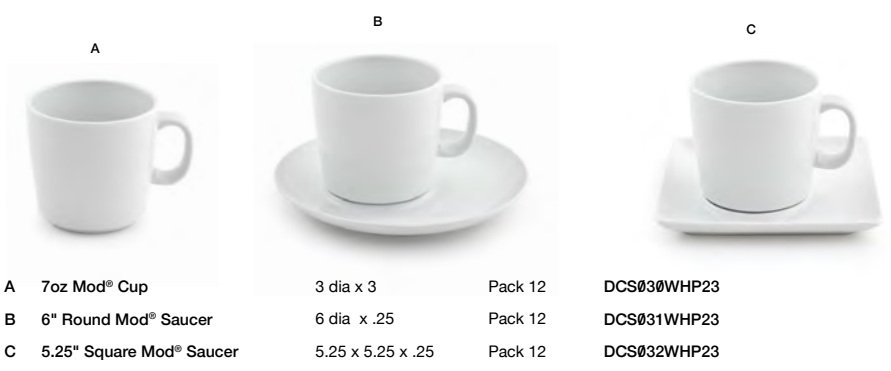

An inexpensive yet impactful way to update & streamline your coffee and tea service.