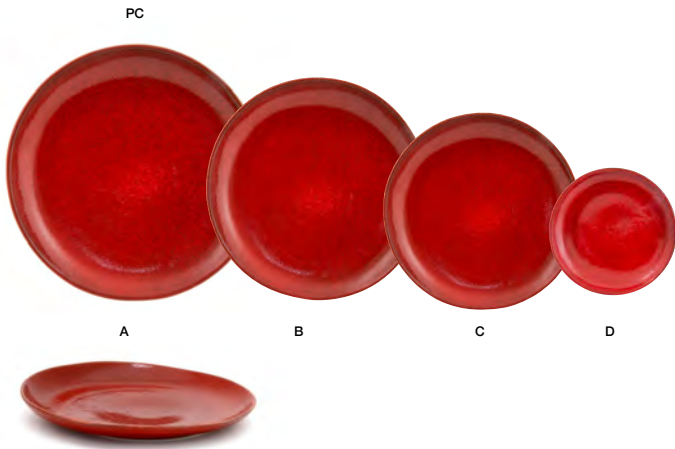

A	11" Oval Kiln® Plate - Blood Orange	11 x 7 x 1.5	Pack 6	DDP062ORP22
B	8" Oval Kiln® Plate - Blood Orange	8 x 6 x 1	Pack 12	DSP032ORP23

A	8.5" Round Kiln® Bowl - 34oz - Blood Orange	8.5 dia x 2	Pack 6	DBO144ORP22
B	7.5" Oval Tall Kiln® Bowl - 42oz - Blood Orange	7.5 x 7.25 x 3.75	Pack 4	DBO154ORP21

A	7" Oval Kiln® Bowl - 28oz - Blood Orange	7 x 6.25 x 2.75	Pack 6	DBO153ORP22
B	6" Round Kiln® Bowl - 21oz - Blood Orange	6 dia x 2.75	Pack 12	DBO143ORP23
C	5" Round Kiln® Bowl - 10oz - Blood Orange	5 dia x 2.5	Pack 12	DBO142ORP23

kiln[®] chili

A	11" Round Kiln® Plate - Chili	11 dia x 1.75	Pack 6	DOS029RDP22
B	10" Round Kiln® Plate - Chili	10 dia x 1.5	Pack 6	DDP061RDP22
C	8" Round Kiln® Plate - Chili	8 dia x 1.5	Pack 12	DSP031RDP23
D	6" Round Kiln® Plate - Chili	6 dia x 1	Pack 12	DAP076RDP23