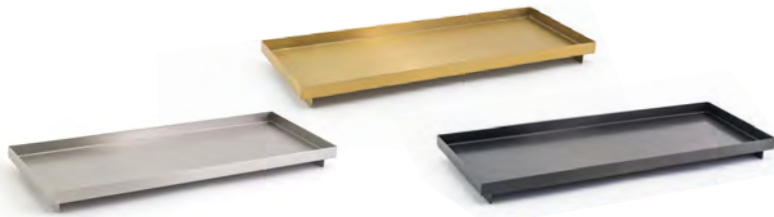

stainless steel universal accessories

12.25" x 4.75" Brushed Stainless Tray
12.25 x 4.75 x 1
Pack 6
RTR014BSS12 silver
RTR014GOS12 matte brass
RTR014BKS12 matte black