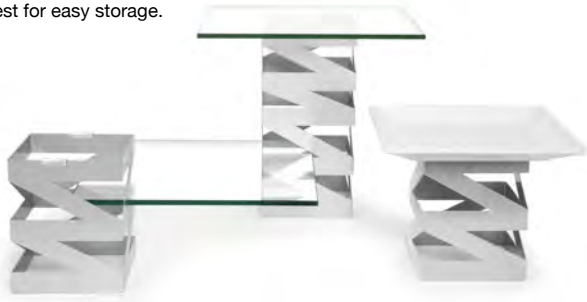

Risers nest for easy storage.

Zig Zag Risers - Set of 3 - Silver
(2) 6.25 x 6.25 x 7.5
(1) 6.25 x 6.25 x 13
Pack 1 (Total of 3 pieces)
BRI006BCI28