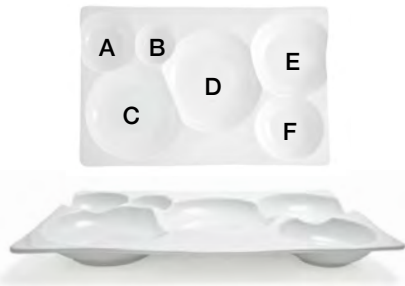

Create hundreds of compartmentalized

Fits: G, N 7" Round Harmony™ Bowl - 16oz Pack 12 DBO080WHP23	Fits: C, D, G, T 6" Round Harmony™ Bowl - 10oz Pack 12 DBO079WHP23	Fits: E, F, I, J, Q, U, V 10oz Tall Round Harmony™ Slanted Cup Pack 6 DMU019WHP22	Fits: A, F, I, M, Q, S, U, V 6oz Tall Round Harmony™ Slanted Cup Pack 12 DMU017WHP23	Fits: A, I, M, Q, S, U 3oz Round Harmony™ Slanted Cup Pack 12 DSD054WHP23	Fits: N, T 6" Round Soho® Bowl - 24oz Pack 6 DBO174WHP22	Fits: D, G 5.25" Round Soho® Bowl - 16oz Pack 12 DBO173WHP23			
Fits: A, I, M, Q 13oz Monaco Mug Pack 12 DMU016WHP23	Fits: A, F, I, M, O, S, U, V 9oz Monaco Cup Pack 12 DCS026WHP23	Fits: W 3oz Monaco Cup Pack 12 DCS028WHP23	Fits: F, J, L 16oz Round Tides® Tall Bowl - White Pack 12 DBO156WHP23	Fits: A, I, M, O, Q, S, U 8oz Round Tides® Tall Cup/Bowl - White Pack 12 DBO149WHP23	Fits: C, E, G, J, L, T 5.5" Round Monaco Bowl - 18oz Pack 12 DBO052WHP23	Fits: A, F, I, M, O, Q, U, V 9oz Round Monaco Bouillon Pack 12 DBO054WHP23			
Fits: A, F, I, M, O, Q, S, U, V 3oz Cinch Pourer Pack 12 TCR013WHP23	NEW NEW Fits: E, J, L, T 7oz Round Kiln® Ovenware Dish with Lid Pack 12 DBO134BKC23 black DBO134ORC23 blood orange		NEW NEW Fits: A, F, I, M, O, Q, S, U, V 15oz Drinkwise® Stemless Wine Pack 12 AWI004CLT23 clear AWI004GYT23 smoke AWI004BZT23 amber		NEW NEW Fits: A, I, M, O, Q, S, U 12oz Drinkwise® Stemless Wine Pack 12 AWI005CLT23 clear AWI005GYT23 smoke AWI005BZT23 amber		Fits: E, J, L 5.5" Round Drinkwise® Slanted Footed Bowl - 16oz Pack 12 DBO061CLT23	Fits: A, F, I, M, O, V, U, S, Q 4.5" Round Drinkwise® Slanted Footed Bowl - 8oz Pack 12 DBO046CLT23	
Fits: A, F, I, M, O, Q, S, U, V 6oz Round Brushed Stainless Harmony™ Bowl Pack 6 DBO068BSS22 brushed DBO068GOS22 matte brass DBO068BKS22 matte black		NEW Fits: B, H, W 2.5oz Round Brushed Stainless Harmony™ Ramekin Pack 12 DBO124BSS23 brushed DBO124GOS23 matte brass DBO124BKS23 matte black		NEW Fits: B, H 6" Brushed Stainless Scoop Pack 12 BUT032BSS23 silver BUT032GOS23 matte brass BUT032BKS23 matte black		NEW Fits: K 7.5" Round Brushed Stainless Soho® Bowl 42oz - Silver Pack 12 DBO169BSS23		NEW Fits: D, G, N, T 5.5" Round Brushed Stainless Soho® Bowl - 22oz - Silver Pack 12 DBO168BSS23