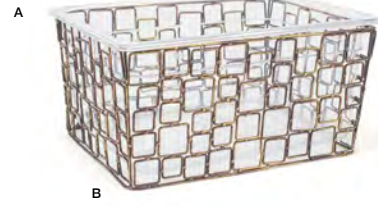

A Full Size Drinkwise® Pan - Deep
20.75 x 12.75 x 5.75, 18qt
Pack 2
BHO052CLT20

B Full Size Coppered Link™ Housing - Deep
20 x 12 x 6
Pack 2
BHO049GOI20

A+B Full Size Coppered Link™ Housing/Pan Set - Deep
20.75 x 12.75 x 6, 18qt
Pack 2
BHO059GOI20