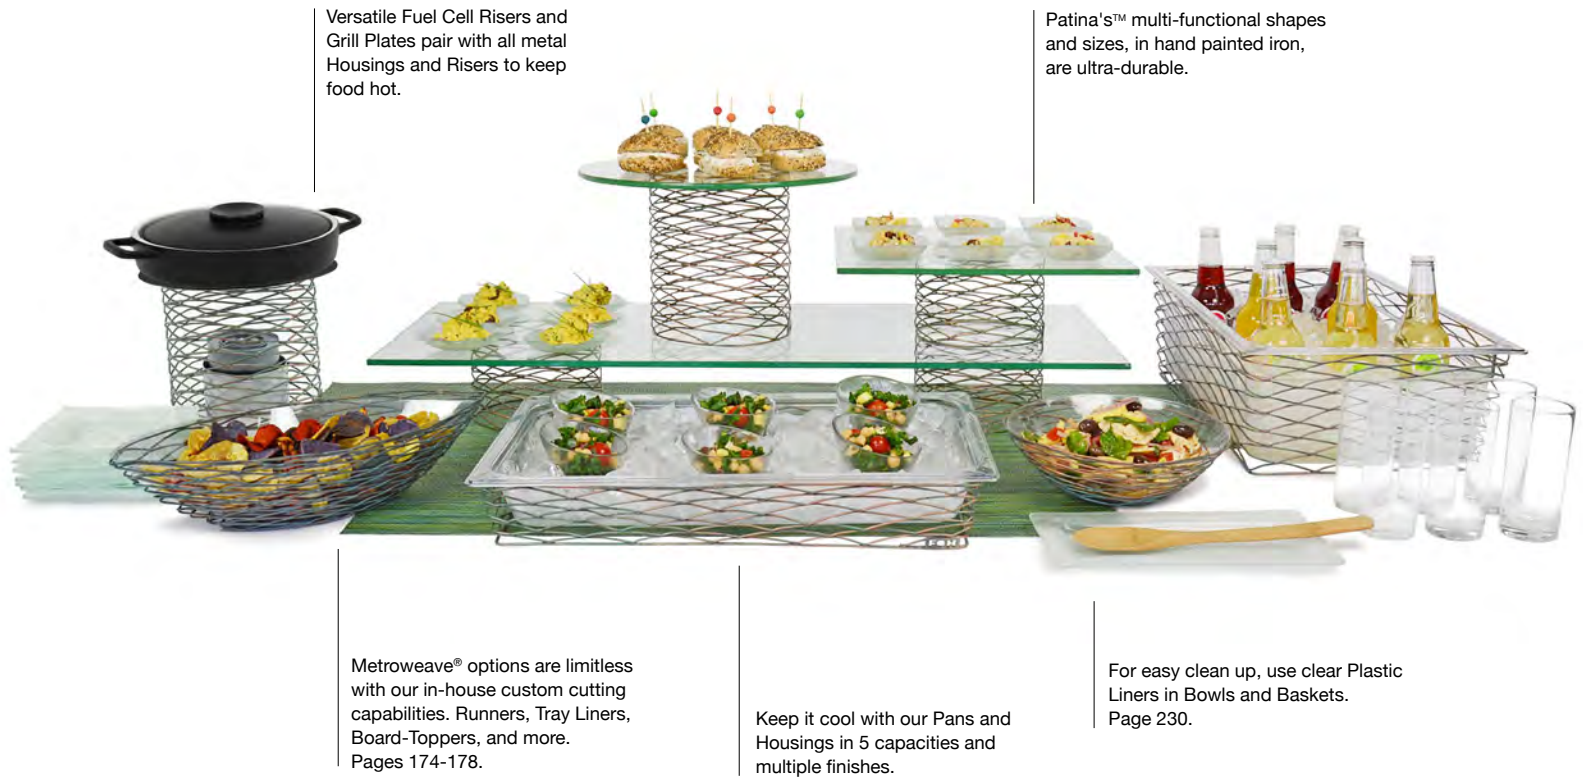

patina wireware™ buffet

Versatile Fuel Cell Risers and Grill Plates pair with all metal Housings and Risers to keep food hot.

Patina's™ multi-functional shapes and sizes, in hand painted iron, are ultra-durable.

Metroweave® options are limitless with our in-house custom cutting capabilities. Runners, Tray Liners, Board-Toppers, and more. Pages 174-178.

Keep it cool with our Pans and Housings in 5 capacities and multiple finishes.

For easy clean up, use clear Plastic Liners in Bowls and Baskets. Page 230.

patina wireware™ buffet

buffet essentials starter packages

Get started with a Buffet Essentials Starter Package, each package includes: