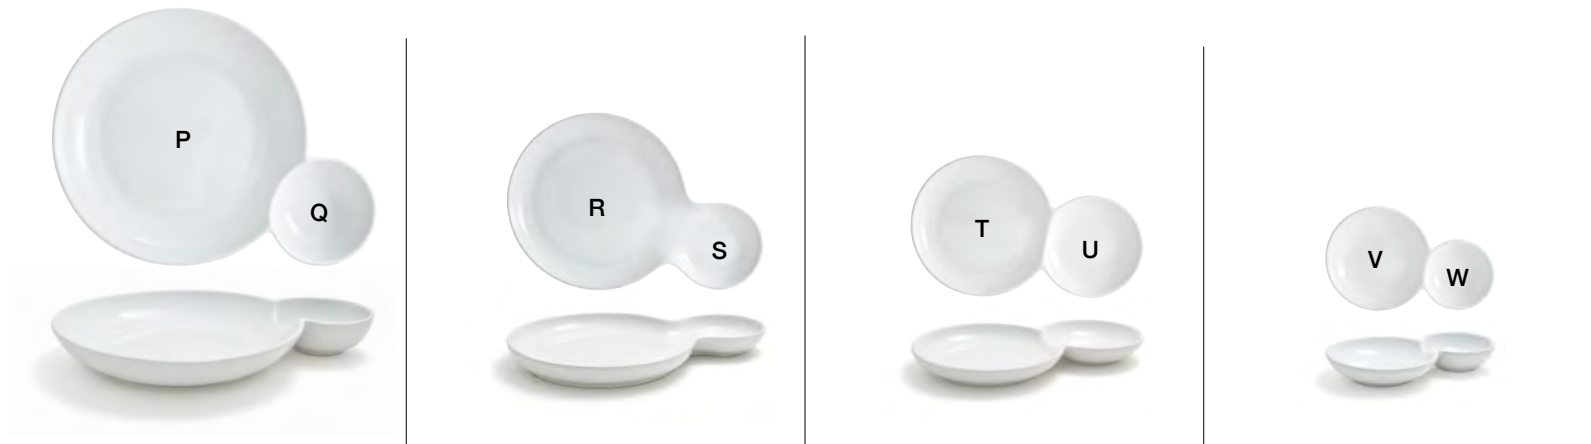

presentations with these items below!

Fits: E, J, L, T 4.5" Round Soho® Bowl - 10oz Pack 12 DBO172WHP23	Fits: A, O, Q, S, U, V 6oz Round Soho® Ramekin Pack 12 ASC014WHP13	Fits: U 3oz Round Soho® Ramekin Pack 12 ASC026WHP23	Fits: A, I, M, O, Q, S, U, V 8oz Soho® Mug Pack 12 DMU022WHP23	Fits: E, F, J, L 16oz Harmony™ Cup Pack 6 DCS041WHP22	Fits: A, F, I, M, O, Q, U 10oz Harmony™ Cup Pack 12 DCS039WHP23	Fits: B, H, W 3oz Harmony™ Cup Pack 12 DCS037WHP23
Fits: B, Q, S, U 3oz Round Monaco Ramekin Pack 12 ASC016WHP23	Fits: A, I, M, S, U 1.5oz Round Harmony™ Ramekin Pack 12 DSD048WHP23	Fits: F, E, J, L, U, V 3oz Round Soho® Ramekin Pack 12 ASC026WHP23	Fits: B, H, W 2oz Round Ramekin Pack 12 ASC009WHP23	Fits: F, L, U 6oz Round Ribbed Ramekin Pack 12 ASC013WHP23	Fits: A, I, M, O, S, U 3oz Ribbed Ramekin Pack 12 ASC007WHP23	Fits: A, M, U, V 5oz Cinch Pourer Pack 12 TCR003WHP23
Fits: A, F, I, M, Q, S, U 4" Round Kaleidoscope® Slanted Footed Bowl - 5oz Pack 12 DBO060CLG23	Fits: F, J, L, U 5" Round Kaleidoscope® Slanted Bowl - 8oz Pack 12 DBO048CLG23	Fits: A, F, I, M, Q, S, U 3.75" Round Kaleidoscope® Slanted Bowl - 3oz Pack 12 DBO045CLG23	NEW Fits: E, G, L 6" Round Brushed Stainless Harmony™ Bowl - 24oz - Silver Pack 6 DBO166BSS22	NEW Fits: E, G, L 5.5" Round Brushed Stainless Harmony™ Bowl - 16oz - Silver Pack 6 DBO165BSS22	Fits: F, J, L, S, U, V 10oz Round Brushed Stainless Harmony™ Bowl Pack 6 DBO069BSS22 brushed DBO069GOS22 matte brass DBO069BKS22 matte black	
NEW Fits: A, I, M, O, Q, S, U, V 9oz Round Brushed Stainless Soho® Ramekin Pack 12 DSD072BSS23 silver DSD072BKS23 matte black	NEW Fits: A, I, M, O, Q, S, U, V 6oz Round Brushed Stainless Soho® Ramekin Pack 12 DSD073BSS23 silver DSD073BKS23 matte black	NEW Fits: S, U, V 3oz Round Brushed Stainless Soho® Ramekin Pack 12 DSD074BSS23 silver DSD074BKS23 matte black	NEW Fits: A, I, M, O, Q, S, U, V 8oz Round Brushed Stainless Soho® Pourer Pack 12 TCR015BSS23 silver TCR015BKS23 matte black TCR015GOS23 matte brass	NEW Fits: A, I, M, O, Q, S, U, V 5oz Round Brushed Stainless Soho® Pourer Pack 12 TCR014BSS23 silver TCR014BKS23 matte black TCR014GOS23 matte brass