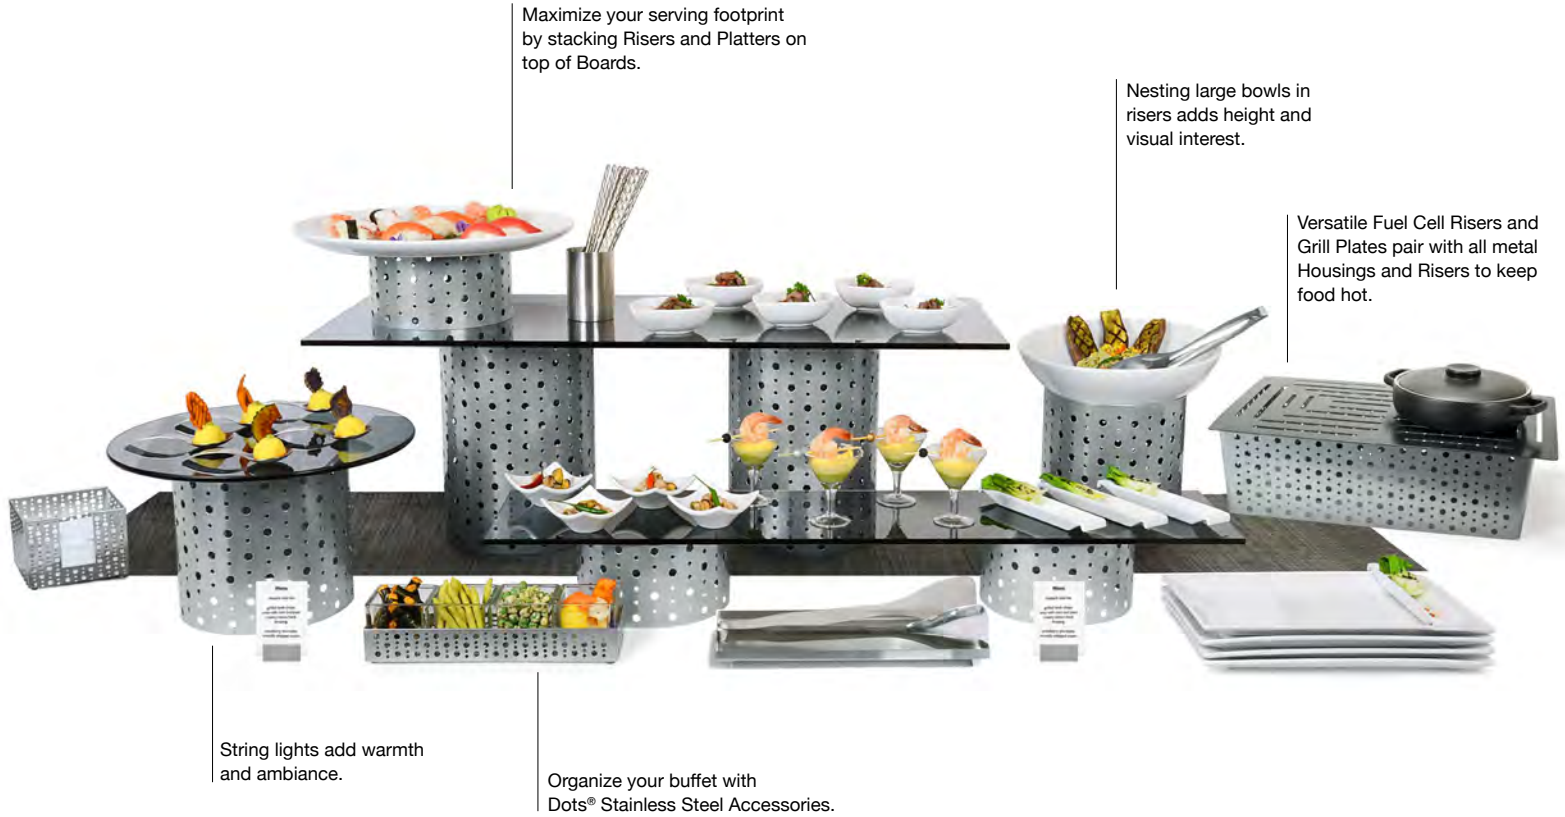

dots buffet

buffet essentials starter packages

Get started with a Buffet Essentials Starter Package, each package includes: