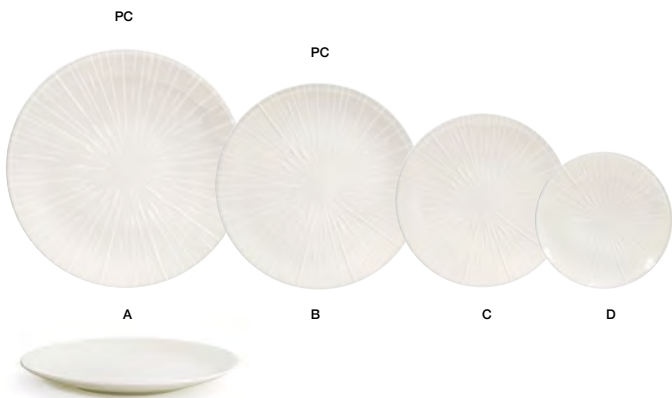

A	11" Round Catalyst™ Coupe Plate - Spoke™	11 dia x 1.25	Pack 4	DDP090BEP21
B	9.5" Round Catalyst™ Coupe Plate - Spoke™	9.5 dia x .75	Pack 6	DDP093BEP22
C	8" Round Catalyst™ Coupe Plate - Spoke™	8 dia x .75	Pack 6	DSP046BEP22
D	6.25" Round Catalyst™ Coupe Plate - Spoke™	6.25 dia x 1	Pack 6	DAP091BEP22