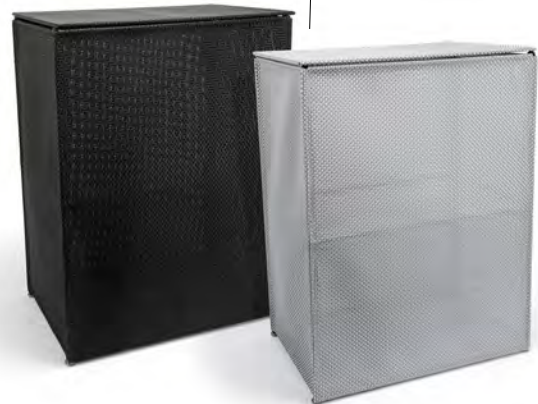

Metroweave® Hamper & Waste Receptacle
16.5 x 12.5 x 22
Pack 2
RHA003SIV20 basketweave pewter
RHA003BKV20 basketweave black