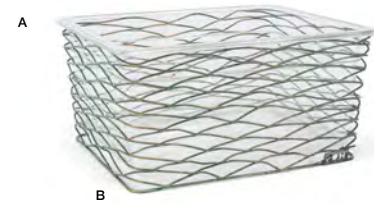

A ½ Size Drinkwise® Pan - Deep
12.75 x 10.5 x 5.75, 9qt
Pack 4
BHO096CLT21

A+B ½ Size Patina™ Housing/Pan Set - Deep
12.75 x 10.5 x 6, 9qt
Pack 2
BHO112PTI20

B ½ Size Patina™ Housing - Deep
12.25 x 9.5 x 6
Pack 2
BHO094PTI20