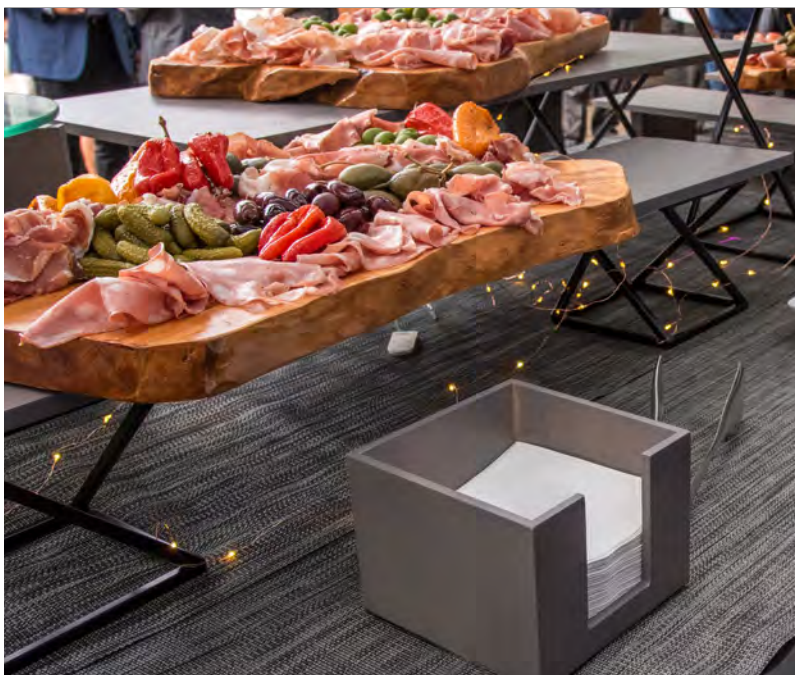

8.5' Copper String Lights - Box of 4
8.5 feet long
Pack 1
BRI101COM28

Comes with batteries that last a minimum of 24 hours.