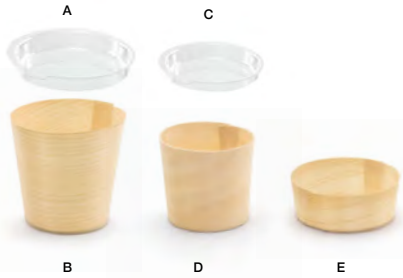

A	5oz Serwise® Tall Ramekin Cover	2.5 dia	Pack 200 pcs	ACV020CLT28
B	5oz Serwise® Tall Ramekin	2.25 dia x 2.25	Pack 200 pcs	ASC020NAW28
C	2.5oz Serwise® Tall Ramekin Cover	2 dia	Pack 200 pcs	ACV019CLT28
D	2.5oz Serwise® Tall Ramekin	1.75 dia x 1.75	Pack 200 pcs	ASC019NAW28
E	2oz Serwise® Ramekin	2 dia x .75	Pack 200 pcs	ASC018NAW28

A	5" Serwise® Pocket	5 x 4 x 2	Pack 200 pcs	DHO002NAW28
B	9oz Serwise® Slanted Cup	3.75 dia x 4	Pack 200 pcs	DMU023NAW28
C	6oz Serwise® Slanted Cup	3.25 dia x 3.5	Pack 200 pcs	DMU024NAW28
D	3oz Serwise® Slanted Cup	2.5 dia x 2.75	Pack 200 pcs	DSD060NAW28

A	6.25" Serwise® Fork	6.25 long	Pack 200 pcs	FDFO14NAW28
B	6.25" Serwise® Knife	6.25 long	Pack 200 pcs	FDK014NAW28
C	6.25" Serwise® Spoon	6.25 long	Pack 200 pcs	FSS015NAW28
D	Serwise® Cutlery/Napkin Set	6.25 long	Pack 200 pcs	FST001NAW28
E	4" Serwise® Mini Fork	4 long	Pack 200 pcs	FFS002NAW28
F	3.25" Serwise® Spork	3.25 x 1.5	Pack 200 pcs	FSFO17NAW28
G	3.75" Serwise® Mini Spoon	3.75 long	Pack 200 pcs	FSM005NAW28