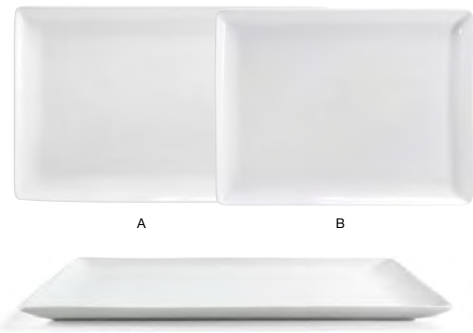

buffet platters & bowls

Our proprietary durable porcelain recipe and top quality stainless steel now in larger sizes and capacities for buffets.

NEW

A	21" x 13" Mod® Platter	21 x 13 x 1	Pack 2	SPT065WHP20
B	17" x 13" Mod® Platter	17 x 13 x 1	Pack 2	BPT039WHP20