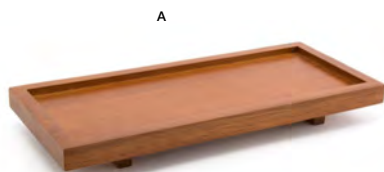

A
10" x 4.5" Rubberwood Tray
10 x 4.5 x 1.25
Pack 6