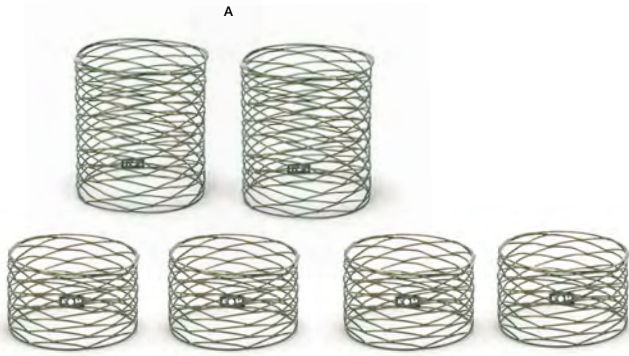

patina™ buffet essentials starter package

BYOB: Build Your Own Buffet by mixing and matching boards and risers.

Want more board options?
See pages 202-203.

A+B Buffet Essentials - Patina™ - Clear Glass on Patina™ **BST043MUM28**
A+C Buffet Essentials - Patina™ - Amber Glass on Patina™ **BST045MUM28**

A+D Buffet Essentials - Patina™ - Natural Bamboo on Patina™ **BST044MUM28**

Create endless options for unique and creative displays, like the ones shown below.