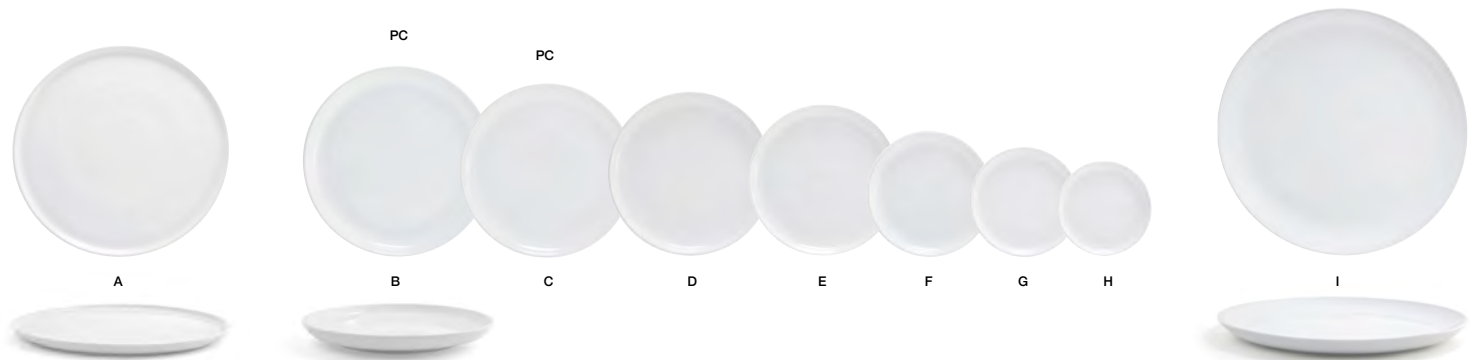

Pack 6 DCS010WHP22

Pack 6 DCS009WHP22

A show-stopping plateware collection for eye-catching presentations.

harmony™

A fresh take on the traditional round;
Harmony's™ flat plating surface is
framed by a modern raised edge.