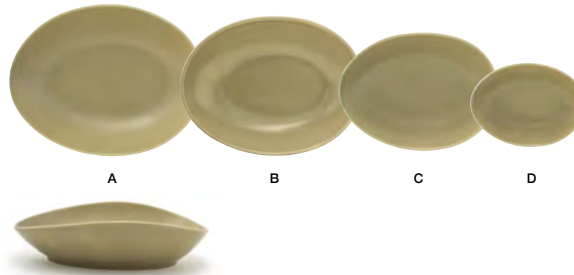

A	11" Oval Tides® Bowl - 40oz - Sea Grass	11 x 8.25 x 3	Pack 2	DBO145GRP20
B	10" Oval Tides® Bowl - 30oz - Sea Grass	10 x 7.5 x 2.75	Pack 4	DBO146GRP21
C	8" Oval Tides® Bowl - 15oz - Sea Grass	8 x 6 x 2.25	Pack 4	DBO147GRP21
D	6oz Oval Tides® Ramekin - Sea Grass	6 x 4.25 x 1.5	Pack 6	DBO148GRP22