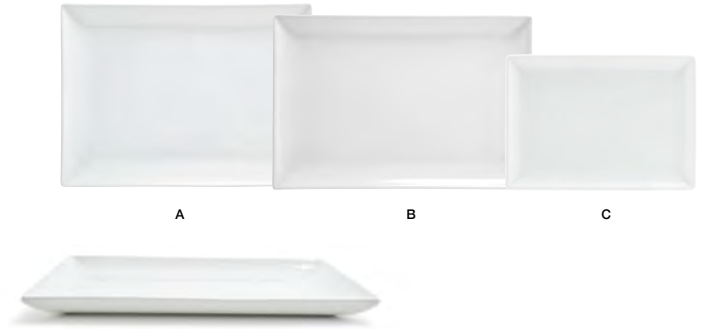

A	10.75" Square Mod® Divided Plate	10.75 x 10.75 x .5, 3oz per section	Pack 4	DDP072WHP21
B	7.5" Square Mod® Divided Plate	7.5 x 7.5 x 1, 2oz per section	Pack 12	DAP075WHP23

A	21" x 13" Mod® Platter	21 x 13 x 1	Pack 2	SPT065WHP20
B	17" x 13" Mod® Platter	17 x 13 x 1	Pack 2	BPT039WHP20
C	16.25" x 10.25" Mod® Ideal Platter	16.25 x 10.25 x 1	Pack 2	BPT032WHP20