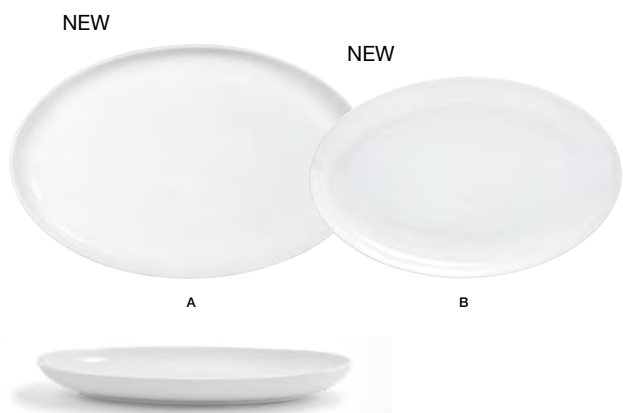

A	21" Oval Harmony™ Platter	21 x 12.75 x 1.7	Pack 2	SPT064WHP20
B	17" Oval Harmony™ Platter	17 x 13 x 1.75	Pack 2	BPT038WHP20