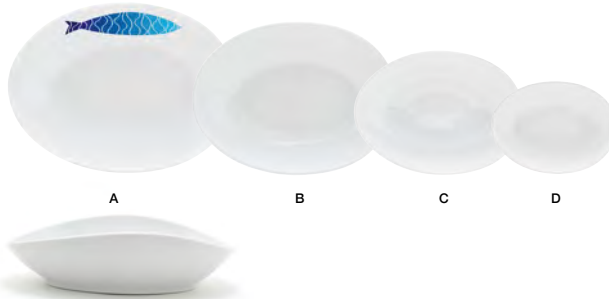

A	11" Oval Tides® Bowl - 40oz - White	11 x 8.25 x 3	Pack 2	DBO145WHP20
B	10" Oval Tides® Bowl - 30oz - White	10 x 7.5 x 2.75	Pack 4	DBO146WHP21
C	8" Oval Tides® Bowl - 15oz - White	8 x 6 x 2.25	Pack 4	DBO147WHP21
D	6oz Oval Tides® Ramekin - White	6 x 4.25 x 1.5	Pack 6	DBO148WHP22