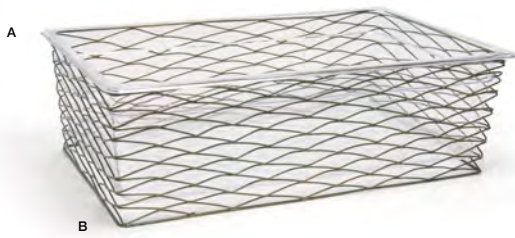

Includes: (2) Flat Silicone Strips

B Patina™ Housing/Drawer Set
6.5 x 6.5 x 13
Pack 2
BHO083PT120

Replacement Bumpers available
Flat Silicone Strip - Bag of 12
BHO107CLT88

With 140 stocked Metroweave® mat and liner options, you have the flexibility to further customize the look of your buffet.