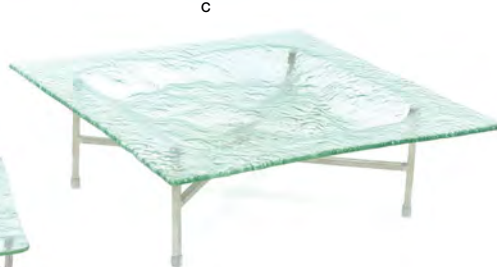

Collapses for easy storage

A	11.5" Brushed Stainless Tall Riser/Trivet - Silver	11.5 x 11.5 x 5.25	Pack 6	BHO027BSS22
B	11.5" Brushed Stainless Riser/Trivet - Silver	11.5 x 11.5 x 3	Pack 6	BHO025BSS22
C	16" Brushed Stainless Riser/Trivet - Silver	16 x 16 x 5.25	Pack 4	BHO026BSS21

Replacement Parts:

Small Riser/Trivet Nut and Bolt - Set of 1	Pack 24	BHO100BSS24
Small Riser/Trivet Feet - Set of 8	Pack 24	BHO102CLT24
Large Riser/Trivet Nut and Bolt - Set of 1	Pack 24	BHO101BSS24
Large Riser/Trivet Feet - Set of 8	Pack 24	BHO103CLT24