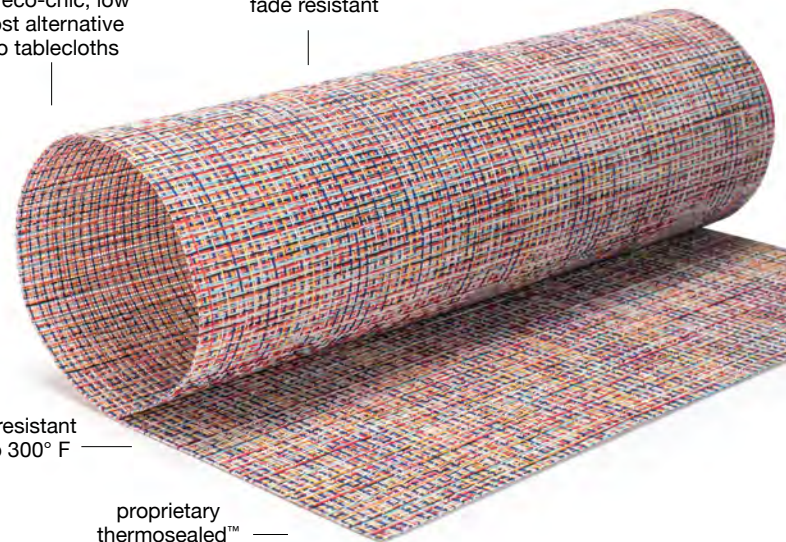

an eco-chic, low cost alternative to tablecloths

bacteria, stain & fade resistant

heat-resistant up to 300° F

proprietary thermosealed™ edges

All metroweave® edges are thermosealed™ using our proprietary technique for durability and long-lasting service.