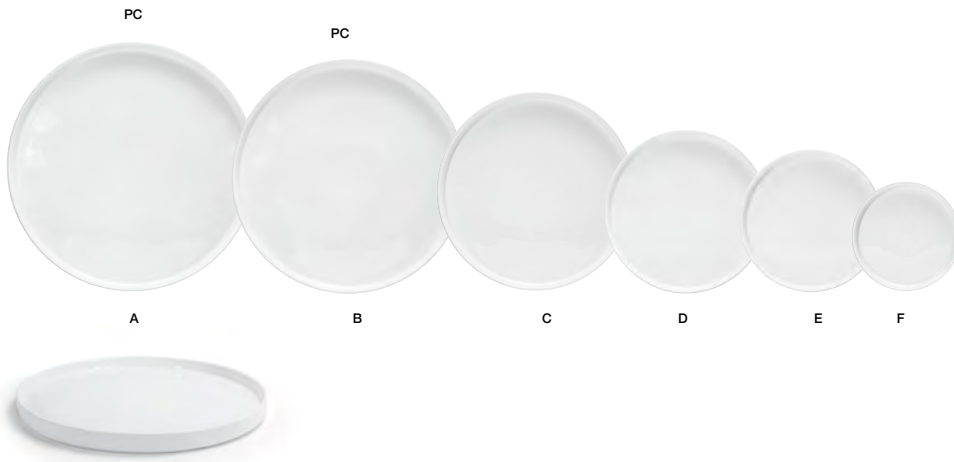

A	11.5" Round Soho® Plate	11.5 dia x .75	Pack 4	DOS036WHP21	D	7.5" Round Soho® Plate	7.5 dia x .75	Pack 12	DSP040WHP23
B	10.75" Round Soho® Plate	10.75 dia x .75	Pack 4	DDP077WHP21	E	6.5" Round Soho® Plate	6.5 dia x .75	Pack 12	DAP085WHP23
C	9" Round Soho® Plate	9 dia x .75	Pack 6	DDP076WHP22	F	5" Round Soho® Plate	5 dia x .75	Pack 12	DAP084WHP23
					G	14" Round Soho® Platter	14 dia x 1	Pack 2	SPT066WHP20