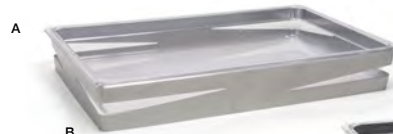

A Full Size Drinkwise® Pan - Deep
20.75 x 12.75 x 5.75, 18qt
Pack 2
BHO052CLT20

A+B Full Size Zig Zag Housing/Pan Set - Deep
20.75 x 12.75 x 6, 18qt
Pack 2
BHO090SII20 silver
BHO090BK120 matte black

A Full Size Drinkwise® Pan - Shallow
20.75 x 12.75 x 2.5, 8 qt
Pack 2
BHO053CLT20