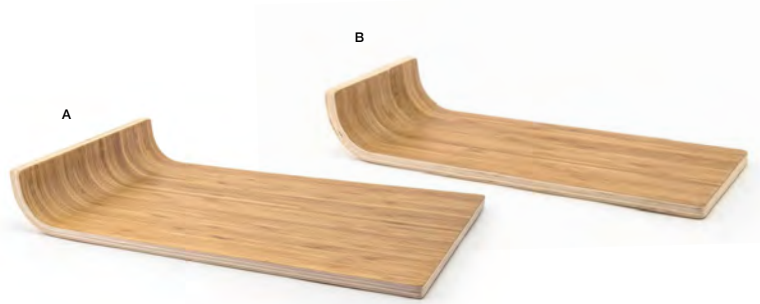

A	14" x 8.25" Nami™ Board	14 x 8.25 x 2.25	Pack 4	SPT044BBB21
B	12" x 4.5" Nami™ Board	12 x 4.5 x 2.25	Pack 4	SPT045BBB21

**26" x 18" Bamboo Curved Handled
Room Service Tray**
26 x 18 x 2
Pack 2
RRT003BBB10