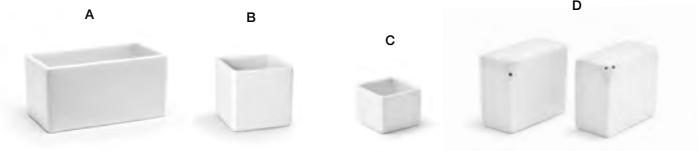

A	5oz Rectangle Canvas® Ramekin	4 x 2 x 2	Pack 12	DSD065WHP23
B	3oz Square Canvas® Ramekin	2 x 2 x 2	Pack 12	ASC015WHP23
C	1oz Square Canvas® Ramekin	1.5 x 1.5 x 1.25	Pack 24	DSD034WHP24
D	Rectangle Salt & Pepper Set	2.5 x 1.5 x 2.5, 3oz	Pack 12	TSP011WHP23