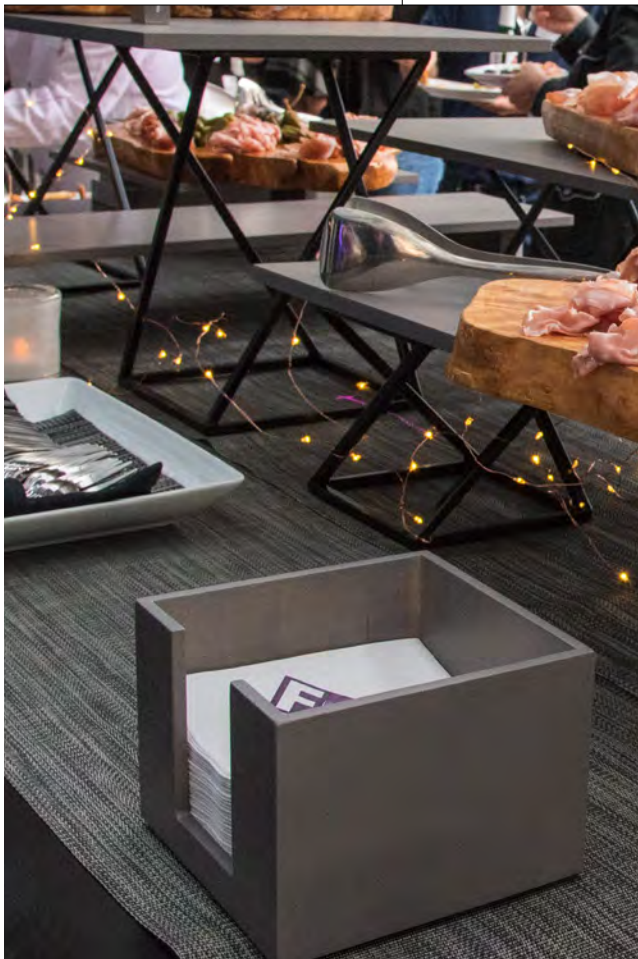

Ask about our low
minimums for domestic
etching customization.