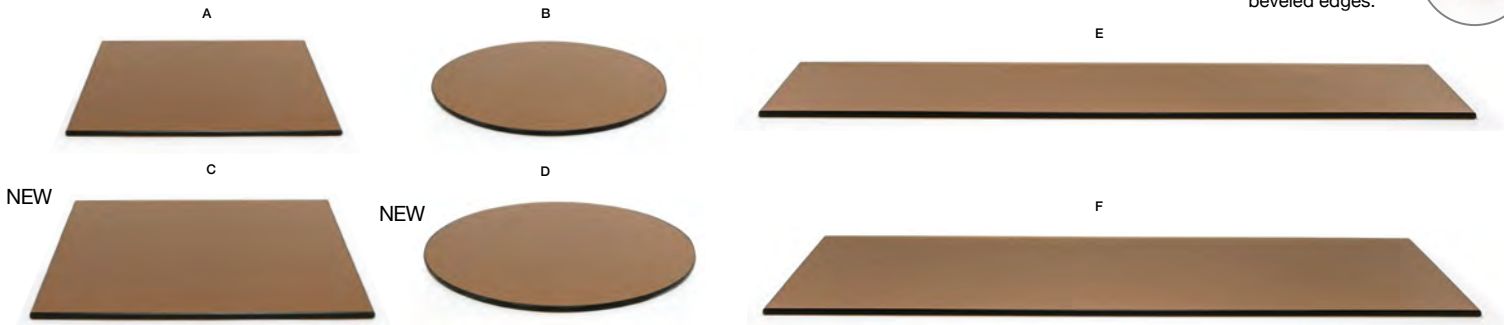

Architectural glass boards are tempered and have beveled edges.

A	14" Square Tempered Glass Board - Amber	14 x 14 x .25	Pack 2	BHO057BZG20	D	19" Round Tempered Glass Board - Amber	19 dia x .25	Pack 2	BHO124BZG20
B	14" Round Tempered Glass Board - Amber	14 dia x .25	Pack 2	BHO058BZG20	E	36" x 8" Tempered Glass Board - Amber	36 x 8 x .25	Pack 2	BHO055BZG20
C	19" Square Tempered Glass Board - Amber	19 x 19 x .25	Pack 2	BHO125BZG20	F	36" x 14" Tempered Glass Board - Amber	36 x 14 x .25	Pack 2	BHO056BZG20