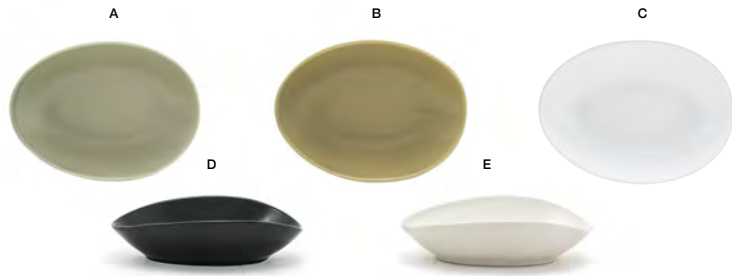

1.5oz Ribbed Ramekin
 2 dia x 1.25
 Pack 24
 ASC027WHP24

3" Round Dish - 1oz
 3 dia x .75
 Pack 12
 DSD018WHP23 white
 DSD018BEP23 catalyst™

oval essential accessories

by capacity

1oz Footed Cup
1.75 dia x 1.75
Pack 12
ASC008WHP23