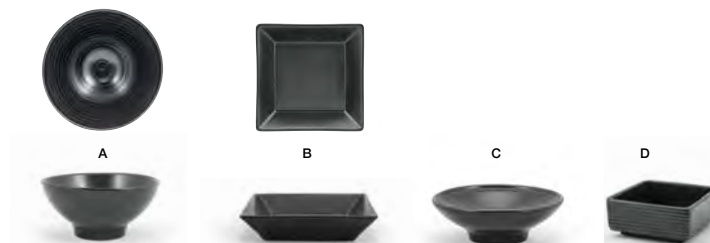

A	5" Round Spiral® Footed Bowl - 11oz - Ink	5 dia x 2.5	Pack 12	DBO006BKP23
B	5.5" Square Spiral® Bowl - 10oz - Ink	5.5 x 5.5 x 1.25	Pack 12	DBO008BKP23
C	3.25" Round Spiral® Dish - 3oz - Ink	3.25 dia x 1	Pack 12	DSD008BKP23
D	2.75" Square Spiral® Dish - 3oz - Ink	2.75 x 2.75 x 1.25	Pack 12	TSH007BKP23