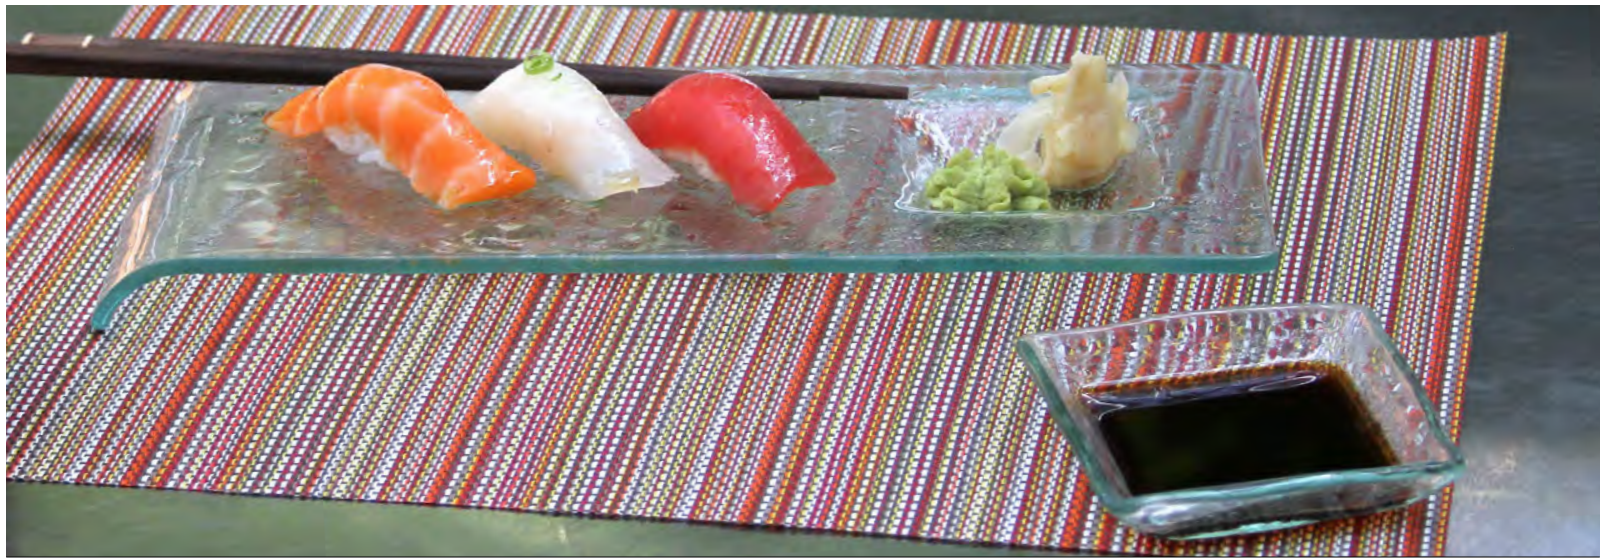

Create your own unique combinations with these impactful accessories

3.5" Square Arctic™ Dish - 2oz
 DSD017CLG23 clear
 DSD017FRG23 frosted
 Page 166

3.5" Square Kyoto™ Dish - 1oz
 DAP039WHP23 white
 DAP039BEP23 catalyst™
 Page 54