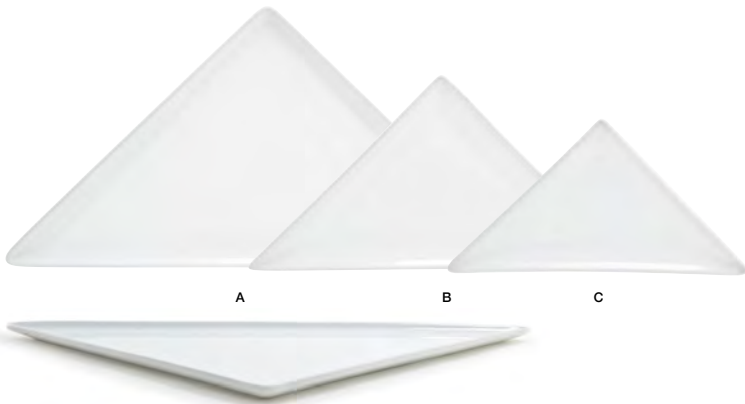

A	16.25" x 8.5" Triangle Mod® Plate	16.25 x 8.5 x .5	Pack 6	DSP014WHP22
B	12" x 6" Triangle Mod® Plate	12 x 6 x .5	Pack 12	DAP013WHP23
C	7.5" x 4" Triangle Mod® Plate	7.5 x 4 x .5	Pack 12	DAP045WHP23