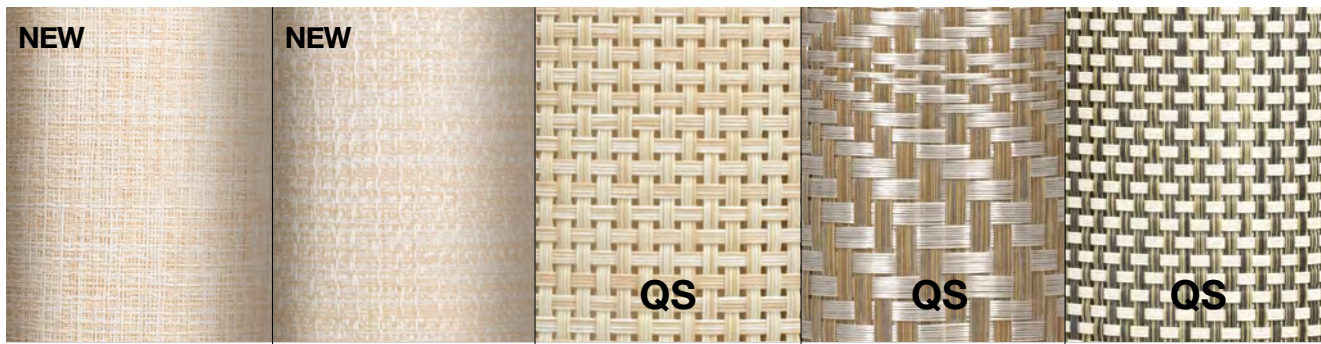

an eco-chic, low cost alternative to tablecloths

bacteria, stain & fade resistant

heat-resistant up to 300° F

proprietary thermosealed™ edges

All metroweave® edges are thermosealed™ using our proprietary technique for durability and long-lasting service.