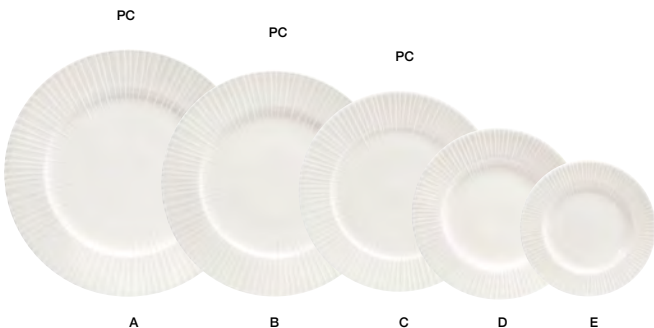

NEW

catalyst™ rim

A	12.25" Round Catalyst™ Rim Plate	12.25 dia x 1	Pack 4	DOS037BEP21
B	11.5" Round Catalyst™ Rim Plate	11.5 dia x 1	Pack 4	DDP079BEP21
C	10.62" Round Catalyst™ Rim Plate	10.62 dia x .75	Pack 6	DDP082BEP22
D	9.5" Round Catalyst™ Rim Plate	9.5 dia x .75	Pack 6	DDP085BEP22
E	8" Round Catalyst™ Rim Plate	8 dia x .75	Pack 6	DSP041BEP22
F	6.25" Round Catalyst™ Rim Plate	6.25 dia x .5	Pack 6	DAP086BEP22

classic

A	11.5" Round Catalyst™ Rim Plate - Facet™	11.5 dia x 1	Pack 4	DDP080BEP21
B	10.62" Round Catalyst™ Rim Plate - Facet™	10.62 dia x .75	Pack 6	DDP083BEP22
C	9.5" Round Catalyst™ Rim Plate - Facet™	9.5 dia x .75	Pack 6	DDP086BEP22
D	8" Round Catalyst™ Rim Plate - Facet™	8 dia x .75	Pack 6	DSP042BEP22
E	6.25" Round Catalyst™ Rim Plate - Facet™	6.25 dia x .5	Pack 6	DAP087BEP22

facet™

A	11.5" Round Catalyst™ Rim Plate - Focus™	11.5 dia x 1	Pack 4	DDP081BEP21
B	10.62" Round Catalyst™ Rim Plate - Focus™	10.62 dia x .75	Pack 6	DDP084BEP22
C	9.5" Round Catalyst™ Rim Plate - Focus™	9.5 dia x .75	Pack 6	DDP087BEP22
D	8" Round Catalyst™ Rim Plate - Focus™	8 dia x .75	Pack 6	DSP043BEP22
E	6.25" Round Catalyst™ Rim Plate - Focus™	6.25 dia x .5	Pack 6	DAP088BEP22

focus™