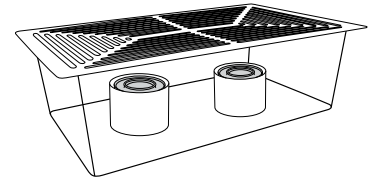

4 2 stacked risers in high setting
(Lip at top)

5 Use both risers side-by-side in low setting
(Lip at bottom)