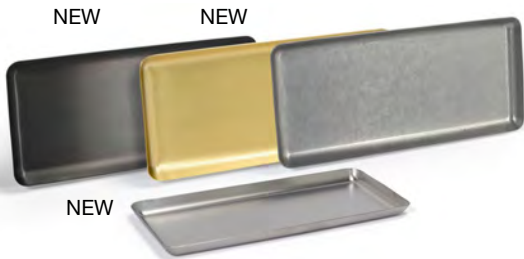

10" x 4.5" Brushed Stainless Tray
10 x 4.5 x .5
Pack 6
RTR037BKS22   matte black
RTR037GOS22   matte brass
RTR037ANS22   antique
RTR037BSS22   silver