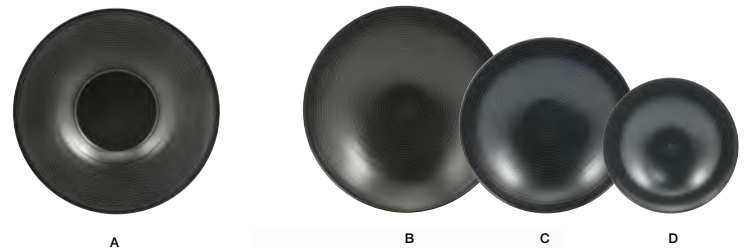

A	10" Round Spiral® Flare Bowl - 28oz - Ink	10 dia x 2	Pack 4	DBO130BKP21
B	10" Round Spiral® Wide Bowl - 48oz - Ink	10 dia x 3	Pack 6	DBO030BKP22
C	8.25" Round Spiral® Wide Bowl - 40oz - Ink	8.25 dia x 2	Pack 6	DBO007BKP22
D	6.5" Round Spiral® Wide Bowl - 16oz - Ink	6.5 dia x 2	Pack 12	DBO028BKP23