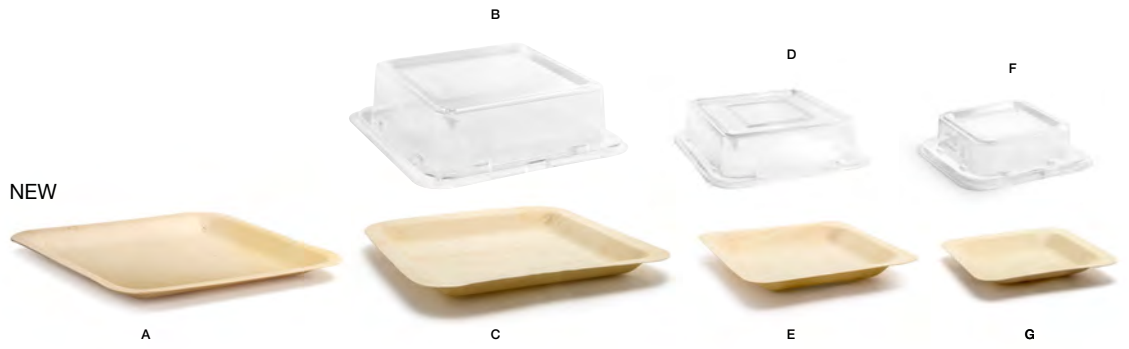

A	15.75" x 11" Servewise® Platter Cover	16.25 x 11.5 x 1.75	Pack 50 pcs	SCV050CLT28	D	8" x 5.75" Servewise® Plate Cover	8.25 x 6.25 x 1.25	Pack 200 pcs	DCV062CLT28
B	15.75" x 11" Servewise® Platter	15.75 x 11 x .75	Pack 50 pcs	SPT050NAW28	E	8" x 5.75" Servewise® Plate	8 x 5.75 x .75	Pack 200 pcs	DAP061NAW28
C	10.5" x 8.5" Servewise® Plate	10.5 x 8.5 x 9	Pack 200 pcs	DDP078NAW28	F	4.75" x 3.75" Servewise® Plate Cover	5.25 x 4.25 x 1.5	Pack 200 pcs	DCV060CLT28
D	8" x 5.75" Servewise® Plate Cover	8.25 x 6.25 x 1.75	Pack 200 pcs	DCV062CLT28	G	4.75" x 3.75" Servewise® Plate	4.75 x 3.75 x 2	Pack 200 pcs	DAP060NAW28
E	8" x 5.75" Deep Servewise® Plate	8 x 5.75 x 1.25	Pack 200 pcs	DAP062NAW28					