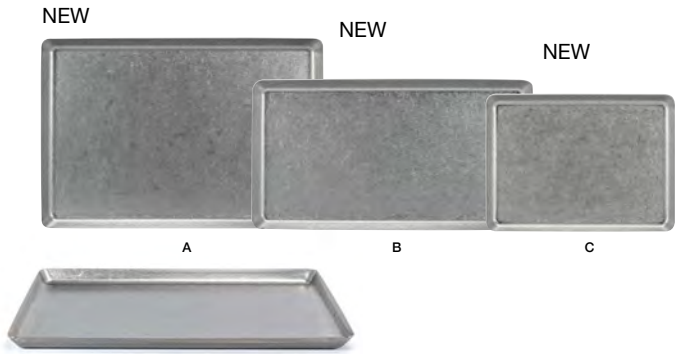

stainless steel mod®

A	14" x 9.5" Stainless Mod® Plate - Antique	14 x 9.5 x .75	Pack 4	DDP073ANS21
B	12.5" x 8.25" Stainless Mod® Plate - Antique	12.5 x 8.25 x .75	Pack 4	DSP039ANS21
C	8.25" x 6" Stainless Mod® Plate - Antique	8.25 x 6 x .5	Pack 6	DAP083ANS22