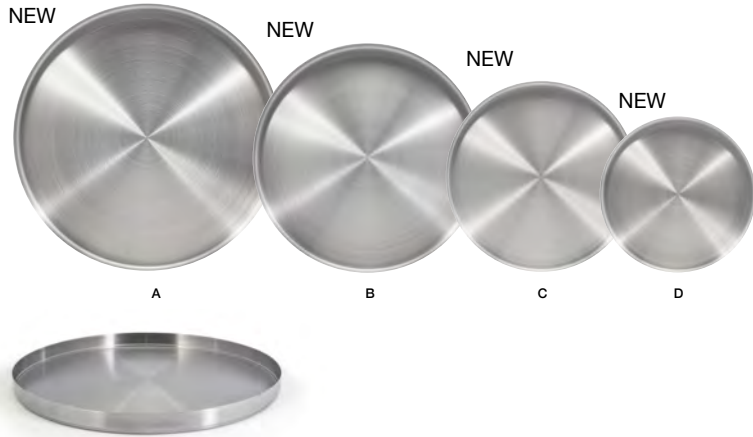

stainless steel soho®

A	12.25" Round Brushed Stainless Soho® Plate - Silver	12.25 dia x 1	Pack 4	DOS034BSS21
B	11" Round Brushed Stainless Soho® Plate - Silver	11 dia x 1	Pack 6	DDP070BSS22
C	9" Round Brushed Stainless Soho® Plate - Silver	9 dia x .5	Pack 12	DDP071BSS23
D	7.5" Round Brushed Stainless Soho® Plate - Silver	7.5 dia x .5	Pack 12	DSP038BSS23

Our high quality stainless steel Soho® items are sleek & stackable.