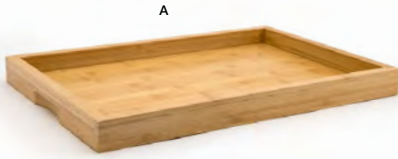

Protect your tray investment and also get a customized look with durable and stylish Metroweave® tray liners. See pages 174-178.

A