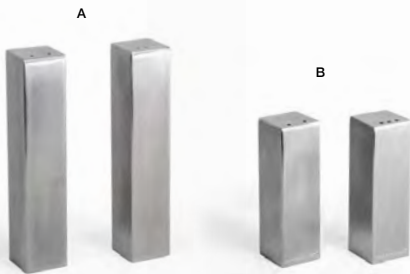

A	4.75" Tall Square Brushed Stainless Salt & Pepper Set	1 x 1 x 4.75, 2oz	Pack 6	TSP014BSS22
	Replacement S&P Set Stopper, Set of 12		Pack 1	TSP014CLV88
B	3" Square Brushed Stainless Salt & Pepper Set	1 x 1 x 3, 1oz	Pack 6	TSP015BSS22
	Replacement S&P Set Stopper, Set of 12		Pack 1	TSP014CLV88