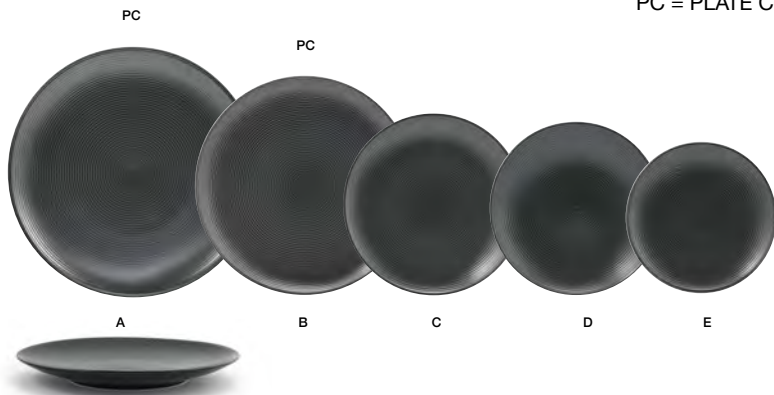

spiral[®] ink

Classic Spiral[®] texture turns sexy in sleek on-trend black. The proprietary scratch-resistant glaze over our signature durable porcelain body creates a unique plating experience.

A	11" Round Spiral® Plate - Ink	11 dia x 1.5	Pack 6	DDP018BKP22
B	9.5" Round Spiral® Plate - Ink	9.5 dia x 1	Pack 6	DSP022BKP22
C	8" Round Spiral® Plate - Ink	8 dia x 1	Pack 12	DSP008BKP23
D	7.25" Round Spiral® Plate - Ink	7.25 dia x 1	Pack 6	DAP059BKP22
E	6.5" Round Spiral® Plate - Ink	6.5 dia x 1	Pack 12	DBB001BKP22