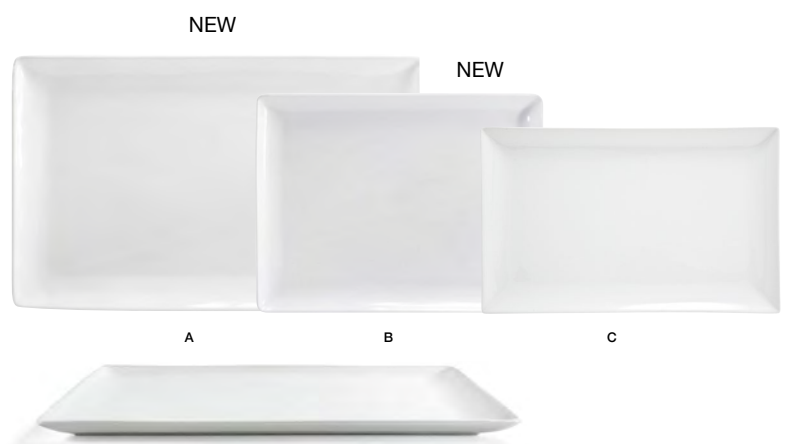

Rectangle Salt & Pepper Set
2.75 x 1.5 x 2.5, 3oz
Pack 12
TSP011WHP23

mod[®]

Modern linear shapes are impactful in their simplicity and promote creativity.

Ask about customization!

A	12" Square Mod® Plate	12 x 12 x .5	Pack 4	DOS005WHP21	D	8.25" Square Mod® Plate	8.25 x 8.25 x .5	Pack 12	DAP017WHP23
B	10.75" Square Mod® Plate	10.75 x 10.75 x .5	Pack 6	DDP067WHP22	E	6.5" Square Mod® Plate	6.5 x 6.5 x .5	Pack 12	DAP018WHP23
C	10" Square Mod® Plate	10 x 10 x .75	Pack 6	DDP022WHP23	F	5" Square Mod® Plate	5 x 5 x .25	Pack 12	DAP026WHP23
					G	15" Square Mod® Platter	15 x 15 x 1	Pack 2	BPT034WHP20

A	10.75" Square Mod® Divided Plate	10.75 x 10.75 x .5, 3oz per section	Pack 4	DDP072WHP21
B	7.5" Square Mod® Divided Plate	7.5 x 7.5 x 1, 2oz per section	Pack 12	DAP075WHP23

A	21" x 13" Mod® Platter	21 x 13 x 1	Pack 2	SPT065WHP20
B	17" x 13" Mod® Platter	17 x 13 x 1	Pack 2	BPT039WHP20
C	16.25" x 10.25" Mod® Ideal Platter	16.25 x 10.25 x 1	Pack 2	BPT032WHP20