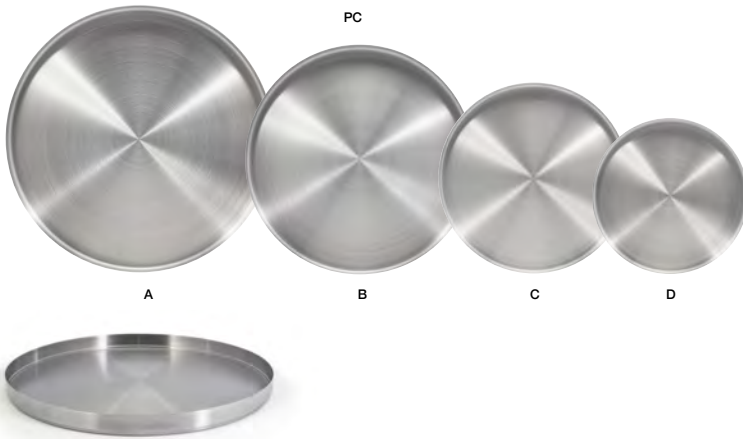

new collection

soho[®]

Soho's perfectly flat plating surface and modern raised rim, add edge to the traditional round.

A	11.5" Round Soho® Plate	11.5 dia x .75	Pack 4	DOS036WHP21	D	7.5" Round Soho® Plate	7.5 dia x .75	Pack 12	DSP040WHP23
B	10.75" Round Soho® Plate	10.75 dia x .75	Pack 4	DDP077WHP21	E	6.5" Round Soho® Plate	6.5 dia x .75	Pack 12	DAP085WHP23
C	9" Round Soho® Plate	9 dia x .75	Pack 6	DDP076WHP22	F	5" Round Soho® Plate	5 dia x .75	Pack 12	DAP084WHP23
					G	14" Round Soho® Platter	14 dia x 1	Pack 2	SPT066WHP20