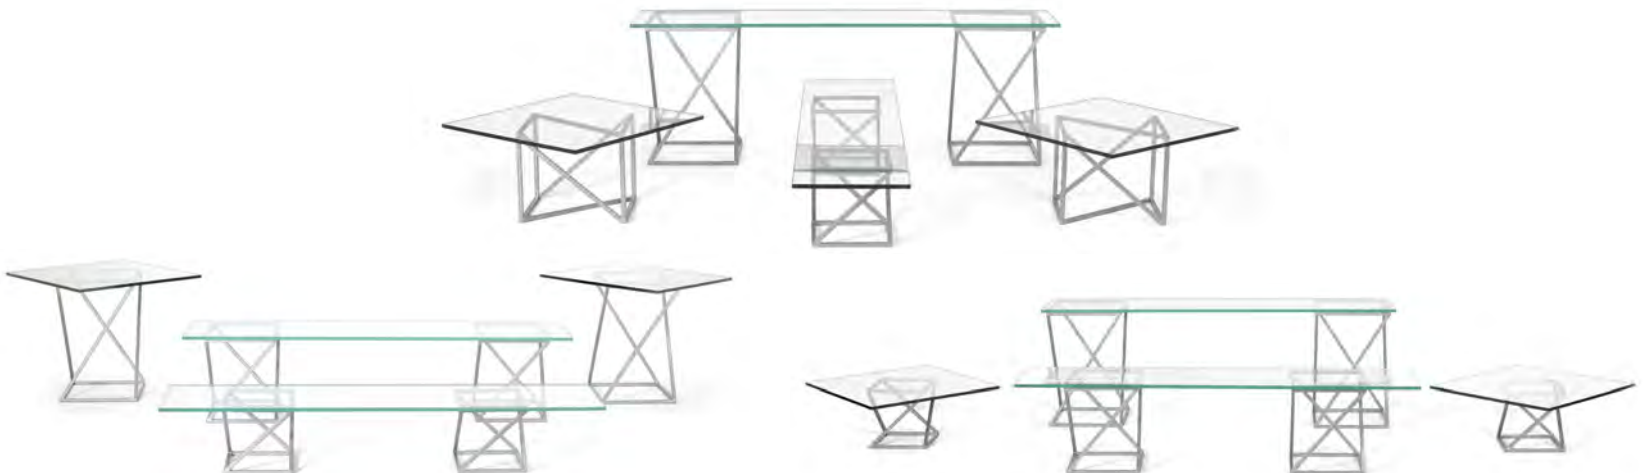

Want more board options?
See pages 202-203.

A+D Buffet Essentials - Twist - Amber Glass on White **BST038MUM28**

A+E Buffet Essentials - Twist - Black Bamboo on White **BST037MUM28**

Create endless options for unique and creative displays, like the ones shown below.