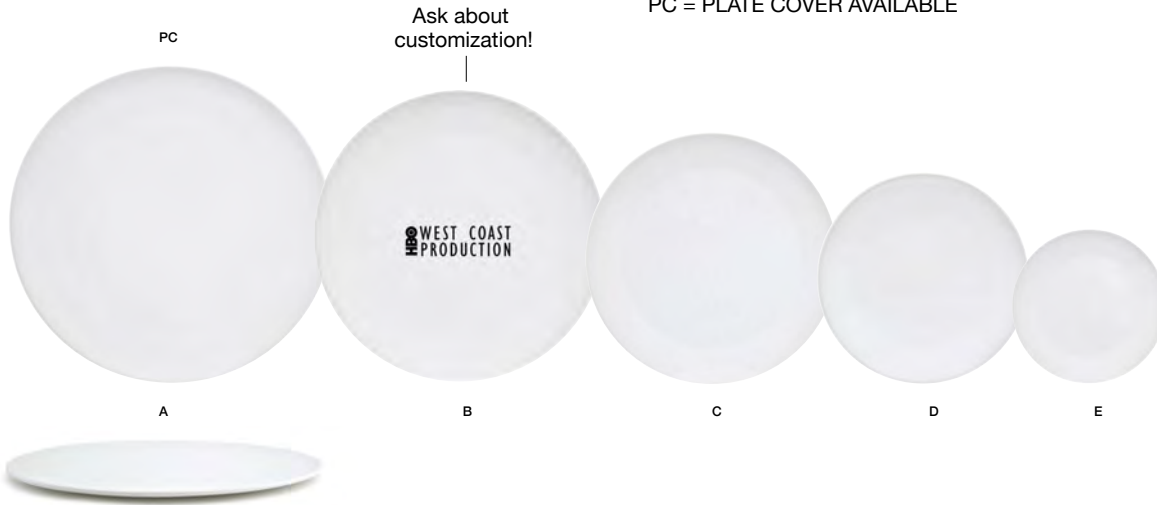

A complete range of sizes and capacities for all of your plating needs. Fashion meets function®.

A	3.5oz Round Artefact® Ramekin - White	4 dia x 1	Pack 12	DSD070WHP23
B	2oz Round Artefact® Ramekin - White	3.25 dia x 1	Pack 12	DSD071WHP23
C	11oz Artefact® Mug - White	3.75 dia x 5.5 x 3	Pack 12	DMU026WHP23

canvas[®]

Round or square, this is your blank Canvas[®] for creating culinary masterpieces.

PC = PLATE COVER AVAILABLE

A	11" Round Canvas® Plate	11 dia x .5	Pack 4	DDP059WHP21	D	7" Round Canvas® Plate	7 dia x .5	Pack 12	DSP030WHP23
B	10" Round Canvas® Plate	10 dia x .5	Pack 6	DDP058WHP22	E	5" Round Canvas® Plate	5 dia x .5	Pack 12	DAP074WHP23
C	9" Round Canvas® Plate	9 dia x .5	Pack 6	DDP057WHP22					