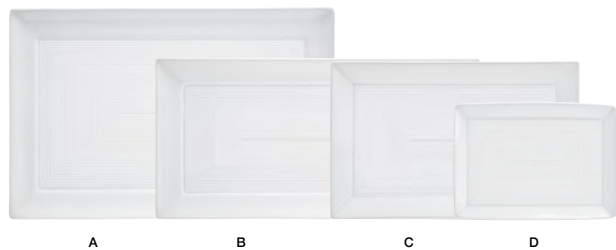

A	14" x 9" Spiral® Plate	14 x 9 x .75	Pack 6	DOS014WHP22
B	14" x 7" Spiral® Plate	14 x 7 x 1	Pack 4	DDP004WHP21
C	11" x 7" Spiral® Plate	11 x 7 x 1	Pack 6	DSP002WHP22
D	7" x 5" Spiral® Plate	7 x 5 x .75	Pack 12	DSP001WHP23