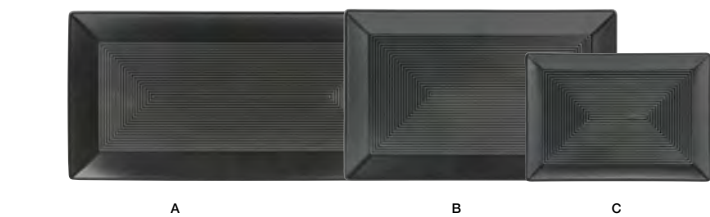

A	14" x 7" Spiral® Plate - Ink	14 x 7 x 1	Pack 4	DDP004BKP21
B	11" x 7" Spiral® Plate - Ink	11 x 7 x 1	Pack 6	DSP002BKP22
C	7" x 5" Spiral® Plate - Ink	7 x 5 x .75	Pack 12	DSP001BKP23