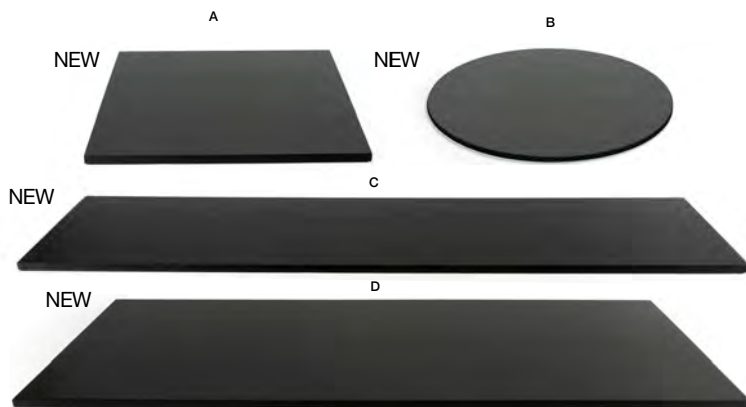

A	14" Square Bamboo Board - Black	14 x 14 x .5	Pack 2	BHO057BKW20
B	14" Round Bamboo Board - Black	14 dia x .5	Pack 2	BHO058BKB20
C	36" x 8" Bamboo Board - Black	36 x 8 x .5	Pack 2	BHO055BKW20
D	36" x 14" Bamboo Board - Black	36 x 14 x .5	Pack 2	BHO056BKW20