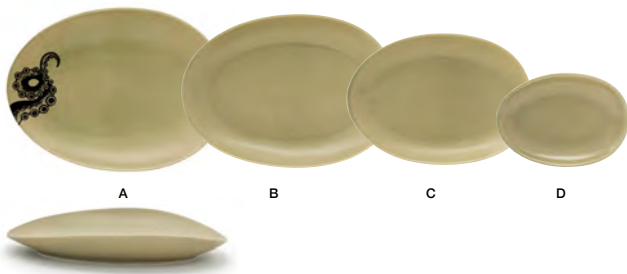

Ask about customization!

A	12" Oval Tides® Plate - Sea Grass	12 x 8.75 x 2	Pack 2	DOS030GRP20
B	10" Oval Tides® Plate - Sea Grass	10 x 7 x 1.5	Pack 4	DDP063GRP21
C	8" Oval Tides® Plate - Sea Grass	8 x 5.5 x 1.25	Pack 6	DSP033GRP22
D	5.5" Oval Tides® Plate - Sea Grass	5.5 x 4 x 1	Pack 12	DAP077GRP23

Wave-like curved edges highlight your dish from all angles.