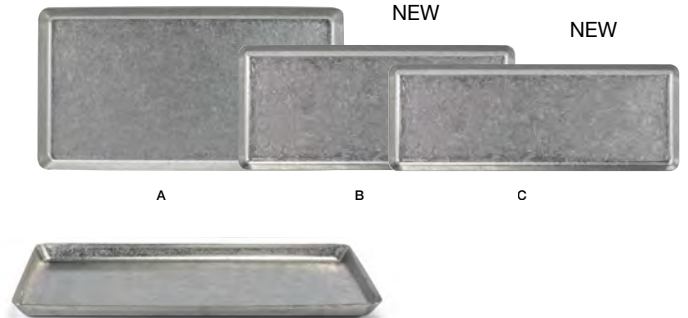

A	13" x 7" Stainless Mod® Plate - Antique	13 x 7 x .75	Pack 4	DDP074ANS21
B	10" x 4.5" Stainless Mod® Plate - Antique	10 x 4.5 x .5	Pack 6	RTR037ANS22
C	11.5" x 4.25" Stainless Mod® Plate - Antique	11.5 x 4.25 x .5	Pack 6	DSU010ANS22