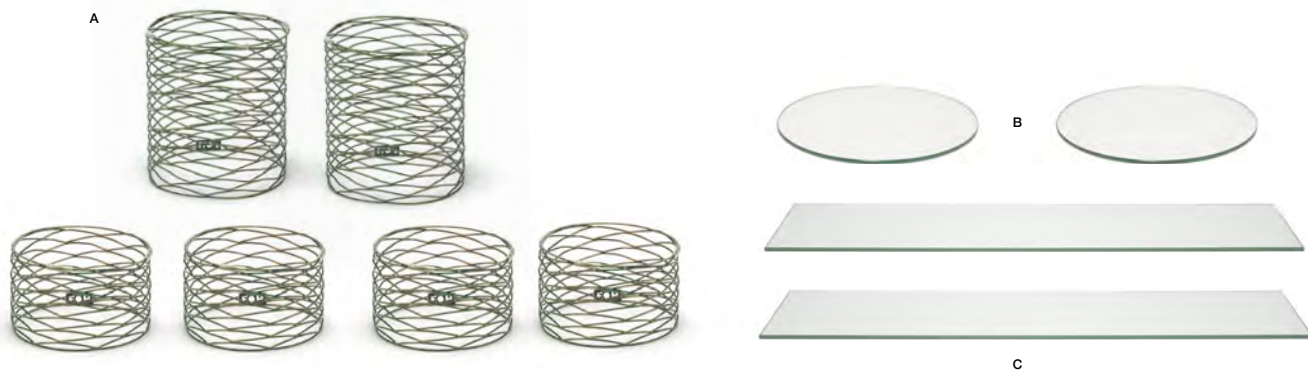

A (2) Patina Risers, Set of 3, Total 6 pieces (2 large, 4 small)
(2) 7 dia x 8
(4) 6.5 dia x 4

B 14" Round Tempered Glass Board - Clear - Total 2 pieces 14 dia x .25
C 36" x 8" Tempered Glass Board - Clear - Total 2 pieces 36 x 8 x .25