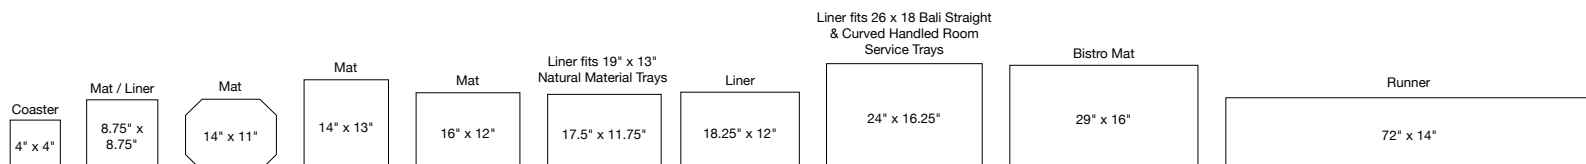

140 choices stocked and ready to ship!