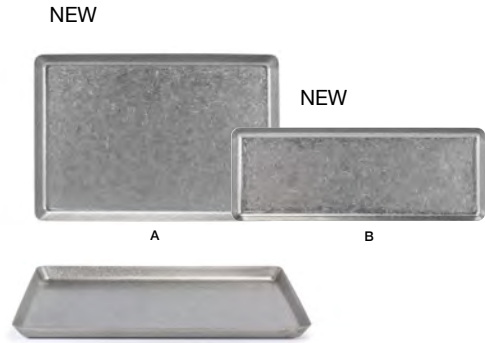

A	13" x 7" Stainless Mod® Plate - Antique	13 x 7 x .75	Pack 4	DDP074ANS21
B	11.5" x 4.25" Stainless Mod® Plate - Antique	11.5 x 4.25 x .5	Pack 6	DSU010ANS22