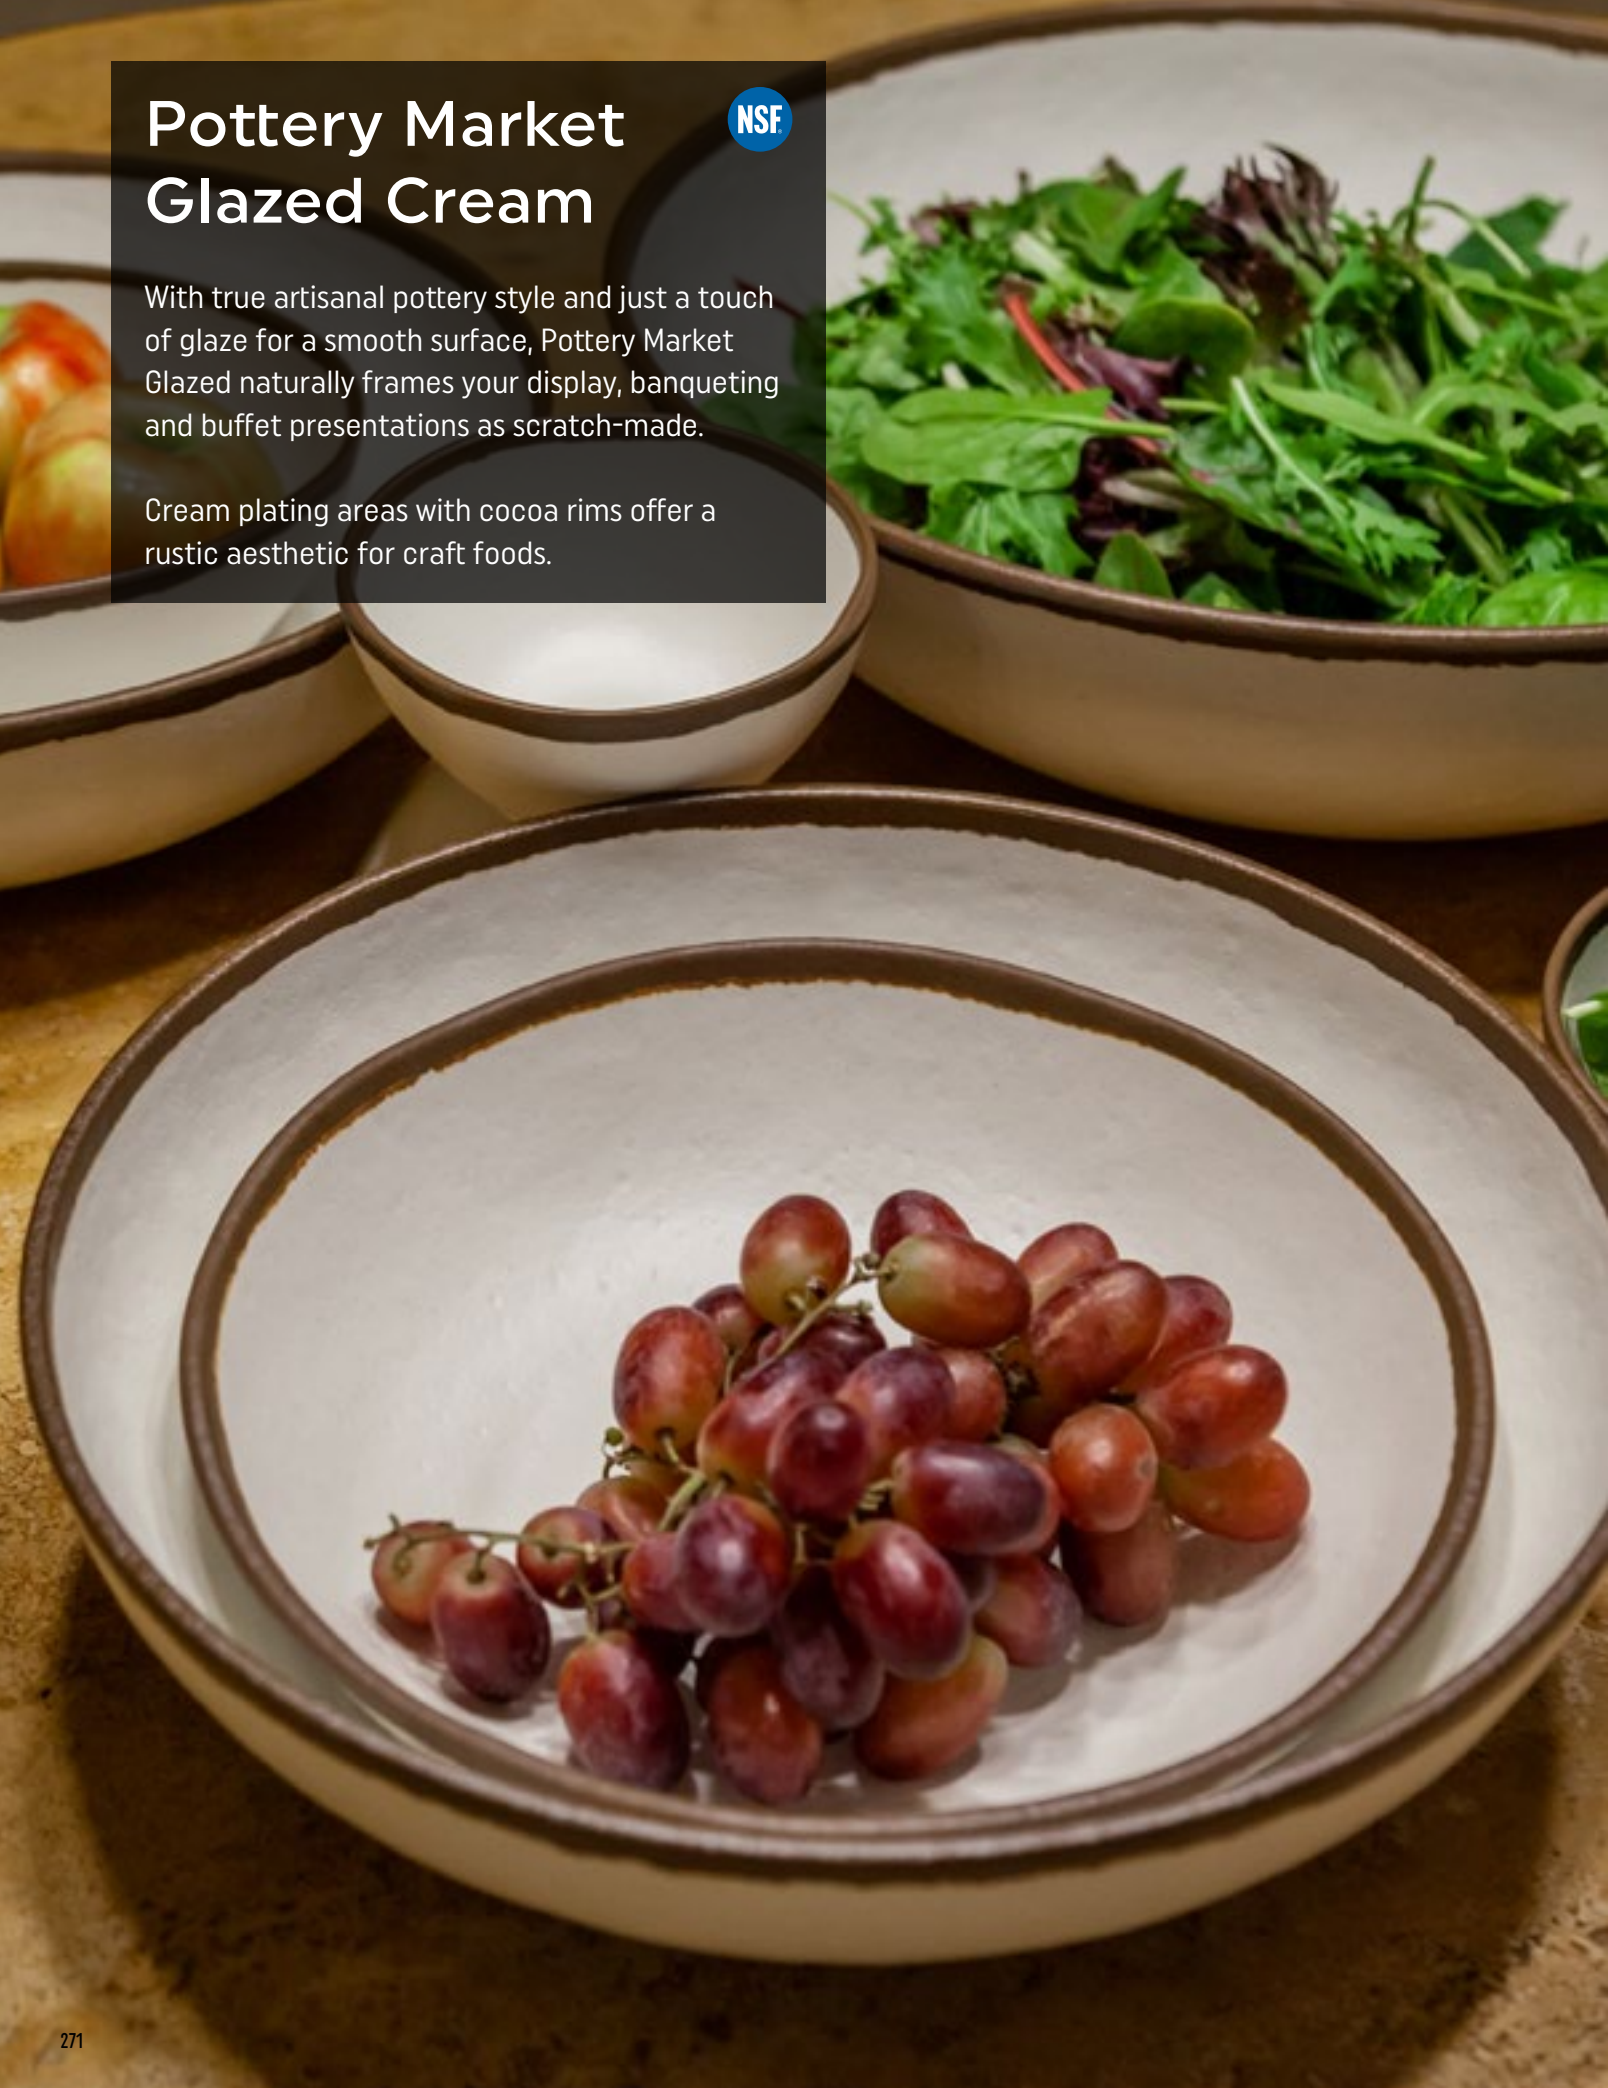

Pottery Market Glazed Cream

NSF

With true artisanal pottery style and just a touch of glaze for a smooth surface, Pottery Market Glazed naturally frames your display, banqueting and buffet presentations as scratch-made.

Cream plating areas with cocoa rims offer a rustic aesthetic for craft foods.