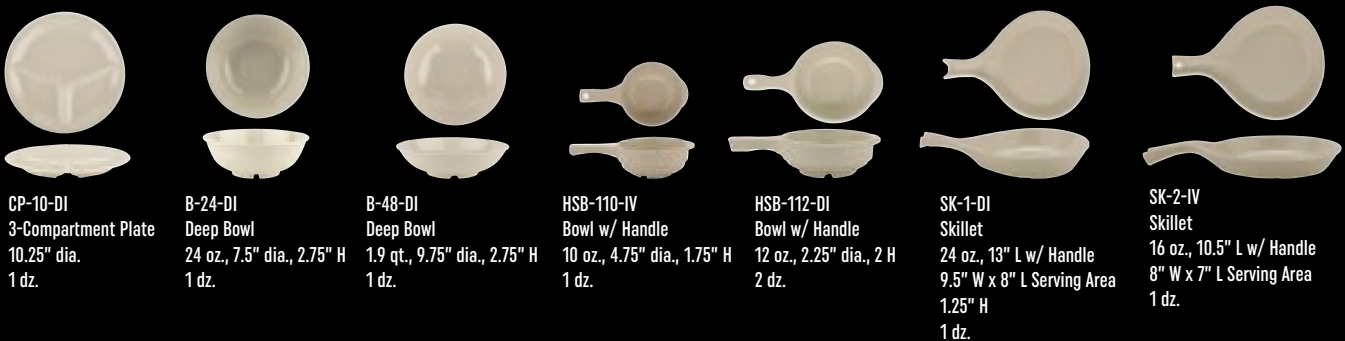

BC-70-DI Rimless Bouillon Bowl 7 oz., 4" dia., 2" H 4 dz.
BC-170-DI Stacking Bouillon Bowl 8 oz., 4.5" dia., 2.25" H 4 dz.
B-45-DI Rimless Bowl 10 oz. 4.5" dia., 2.25" H 2 dz.
B-525-DI Rimless Bowl 16 oz. 5.25" dia., 2.5" H 2 dz.
B-925-DI Shallow Bowl 1.1 qt. 9" dia., 1.75" H 1 dz.
B-875-DI Shallow Rimless Bowl 27.9 oz. 8.5" dia., 1.5" H 1 dz.
B-49-DI Large Coupe Bowl 1.9 qt. 9" dia., 2.5" H 1 dz.

CP-10-DI 3-Compartment Plate 10.25" dia. 1 dz.
B-24-DI Deep Bowl 24 oz., 7.5" dia., 2.75" H 1 dz.
B-48-DI Deep Bowl 1.9 qt., 9.75" dia., 2.75" H 1 dz.
HSB-110-IV Bowl w/ Handle 10 oz., 4.75" dia., 1.75" H 1 dz.
HSB-112-DI Bowl w/ Handle 12 oz., 2.25" dia., 2 H 2 dz.
SK-1-DI Skillet 24 oz., 13" L w/ Handle 9.5" W x 8" L Serving Area 1.25" H 1 dz.
SK-2-IV Skillet 16 oz., 10.5" L w/ Handle 8" W x 7" L Serving Area 1 dz.