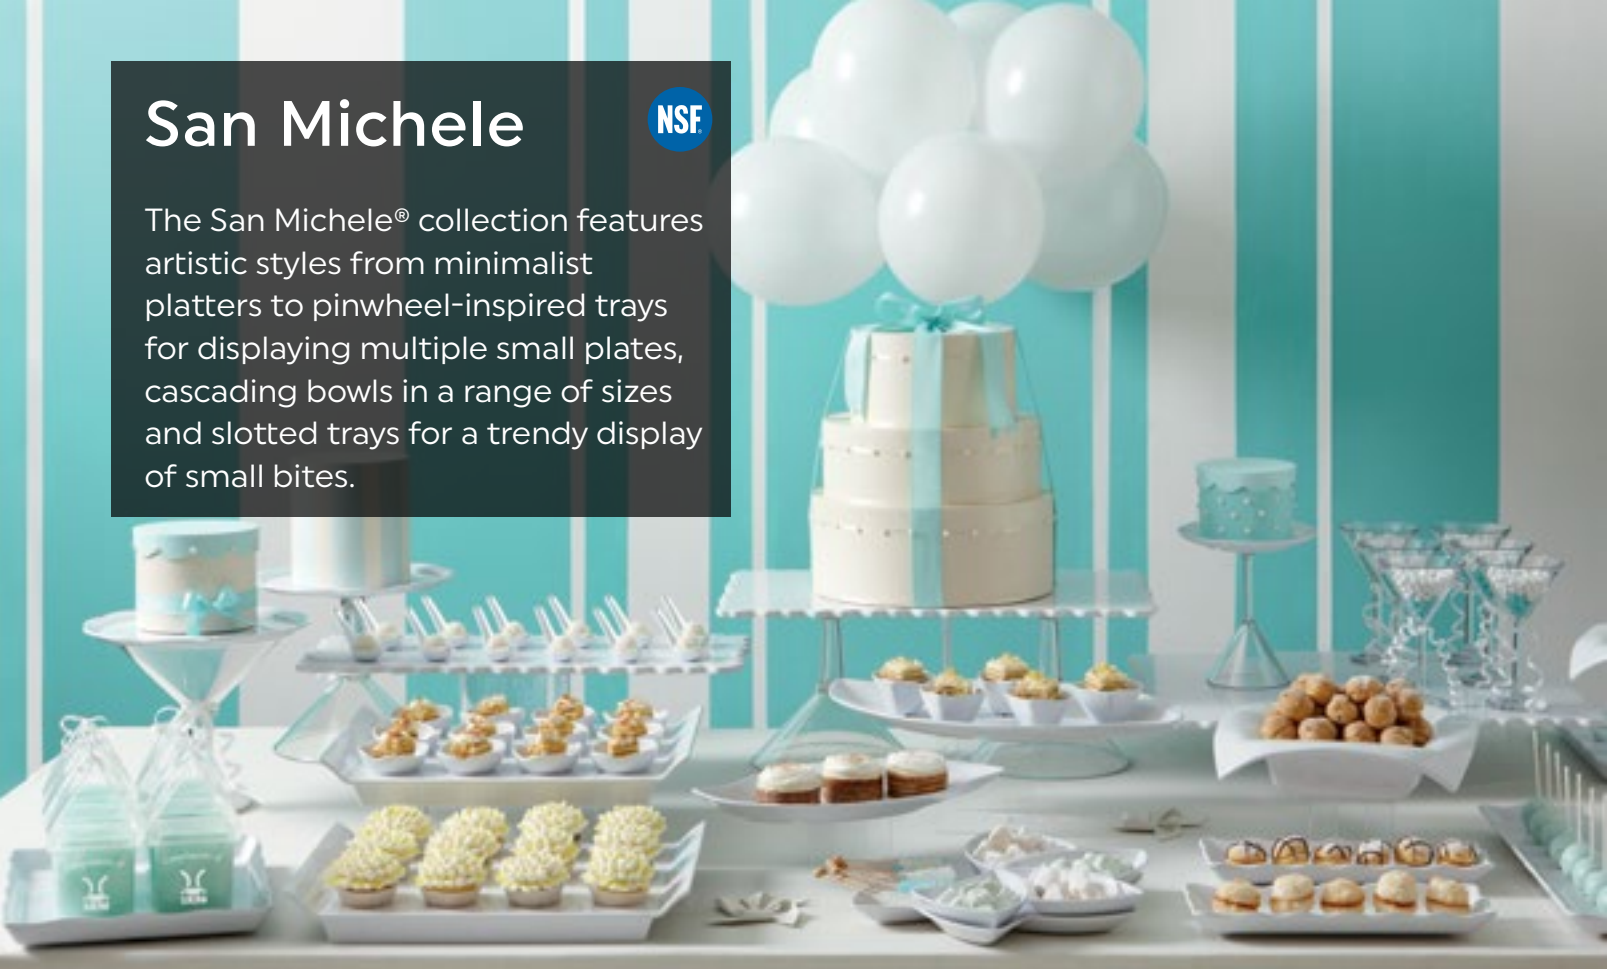

NSF

The San Michele® collection features artistic styles from minimalist platters to pinwheel-inspired trays for displaying multiple small plates, cascading bowls in a range of sizes and slotted trays for a trendy display of small bites.