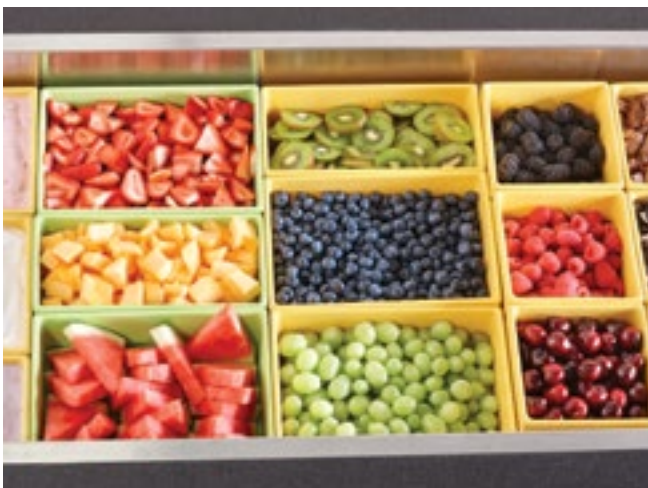

Bugambilia® Classic Comp Cold Well System

An upscale look for any cold well

Bugambilia® straight sided vessels are ideal for use on elevated racks in refrigerated wells and can be customized to fit a variety of well sizes and heights.

Ideal for users who need to recess vessels and food pans to meet local health codes or simply enjoy the sleek aesthetics of straight-sided vessels.