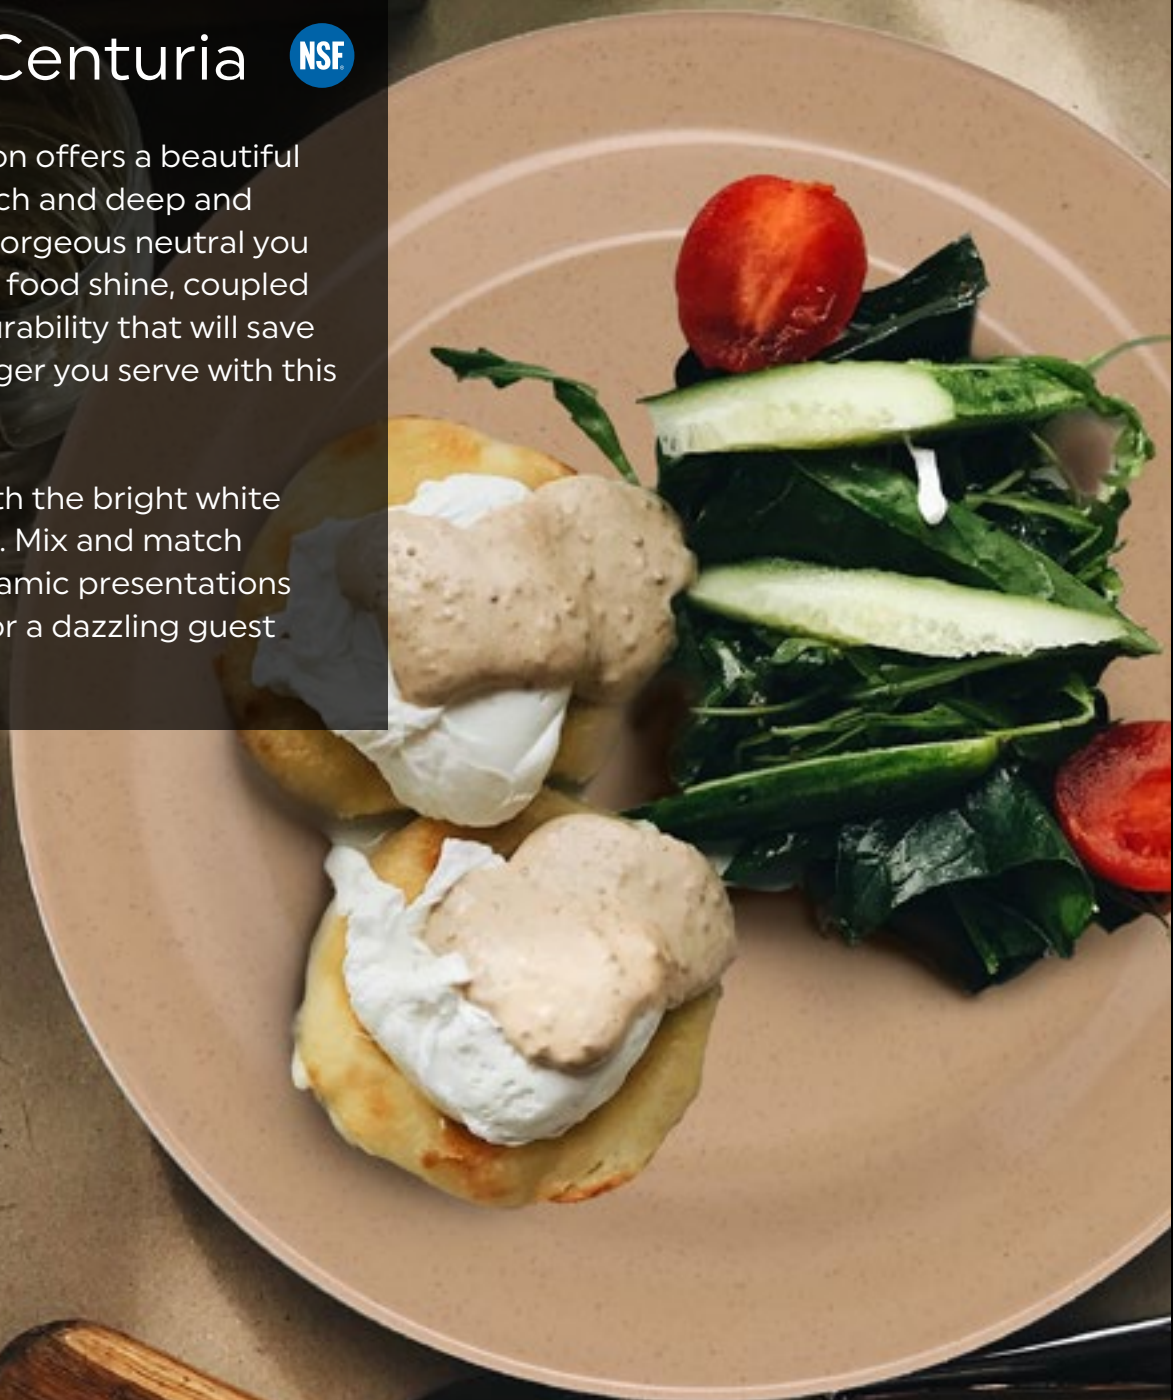

Create contrast with the bright white Centuria collection. Mix and match with Tahoe for dynamic presentations or use on its own for a dazzling guest experience.

Tabletop

Melamine Dinnerware

BF-060-S
Round Plate
6.25"
4 dz.