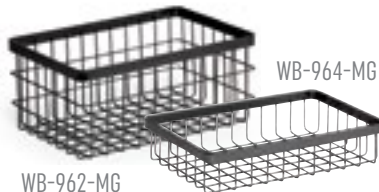

Wood Displayware

..... AVAILABLE WOOD COLORS

-W WALNUT w/Metal Brackets
-UR URBAN RUSTIC No Brackets
-GA GRAY ASH No Brackets

6" x 6"

WB-662-MG

WB-664-MG

9" x 6"

WB-962-MG