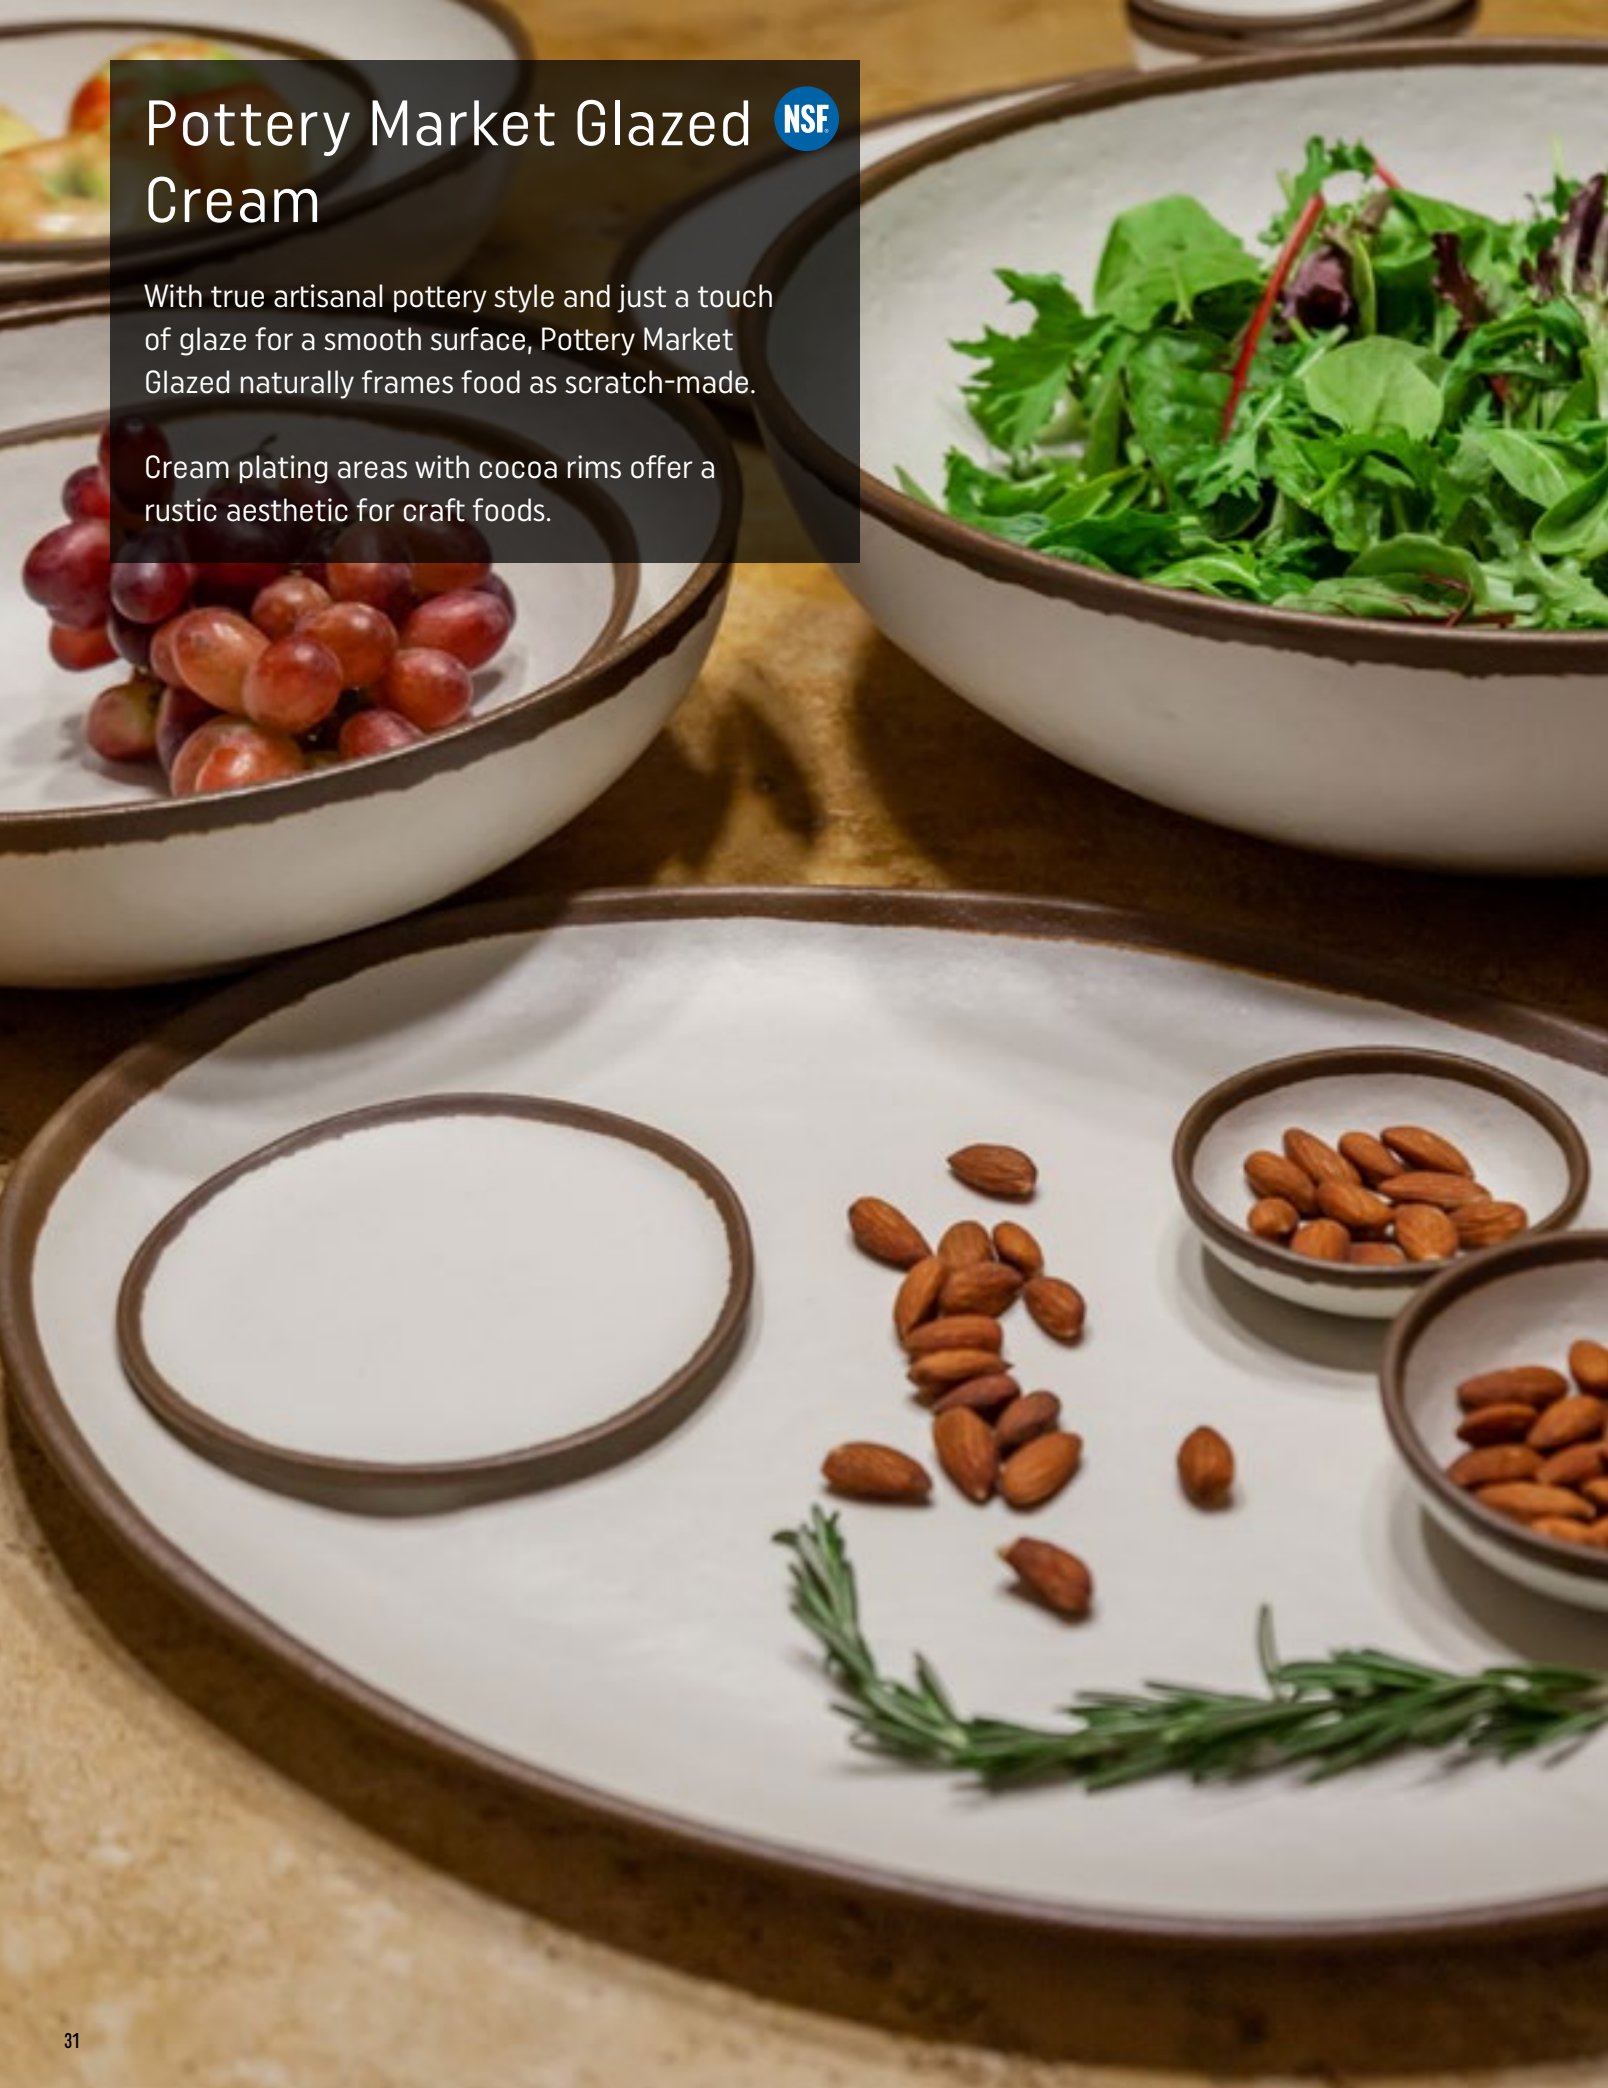

Pottery Market Glazed Cream

With true artisanal pottery style and just a touch of glaze for a smooth surface, Pottery Market Glazed naturally frames food as scratch-made.

Cream plating areas with cocoa rims offer a rustic aesthetic for craft foods.