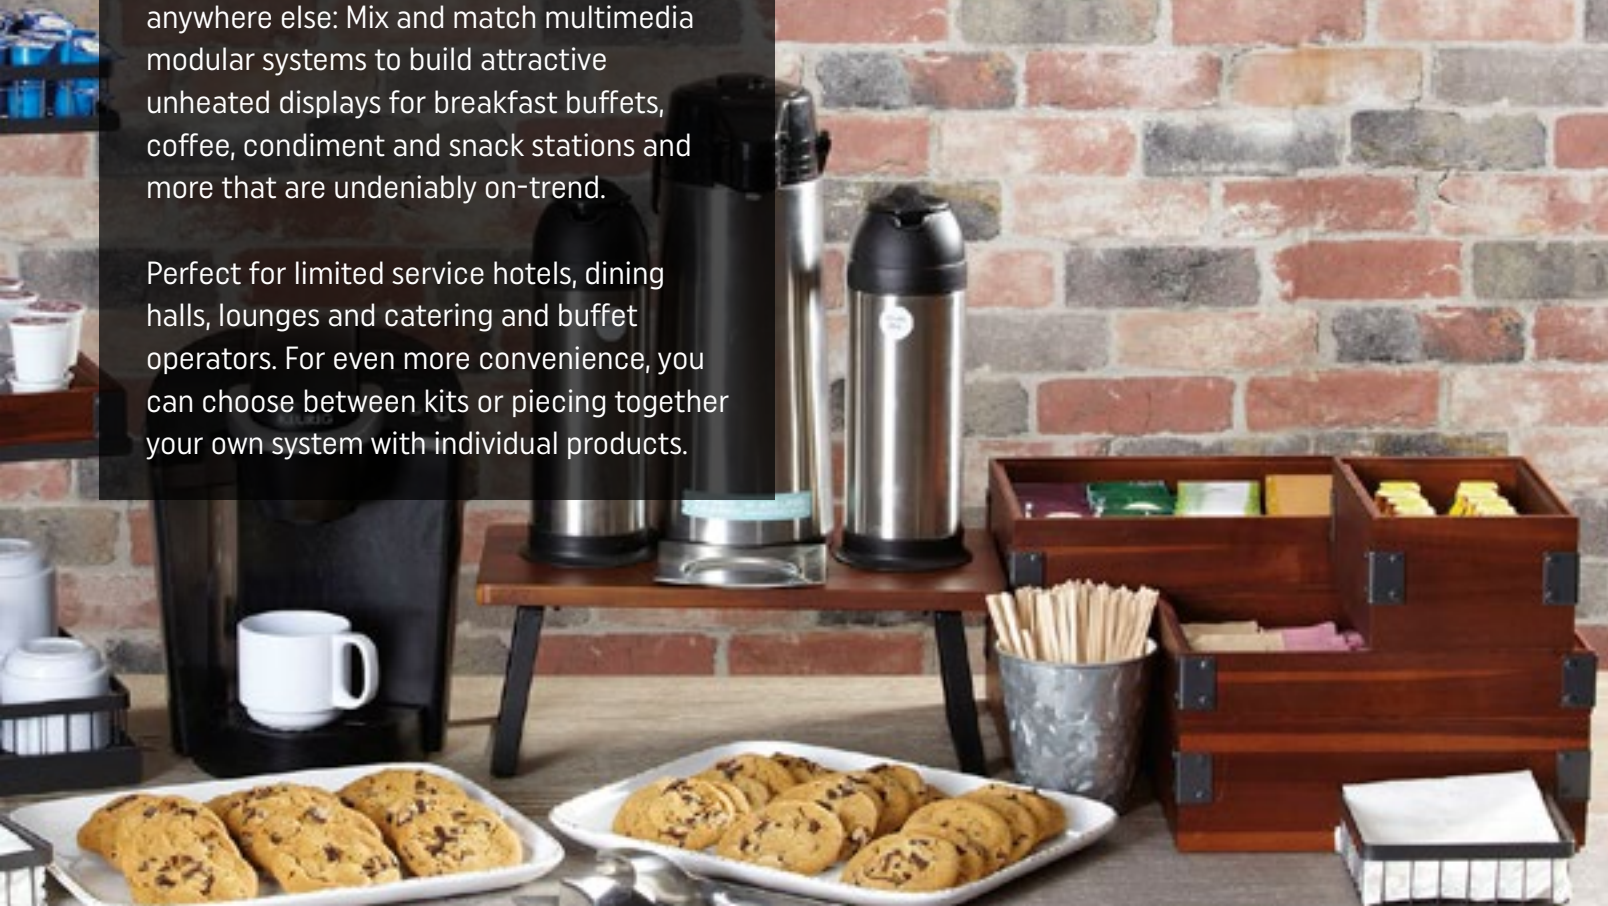

Urban Renewal

Tangible convenience you can't find anywhere else: Mix and match multimedia modular systems to build attractive unheated displays for breakfast buffets, coffee, condiment and snack stations and more that are undeniably on-trend.

Perfect for limited service hotels, dining halls, lounges and catering and buffet operators. For even more convenience, you can choose between kits or piecing together your own system with individual products.

Individual Items