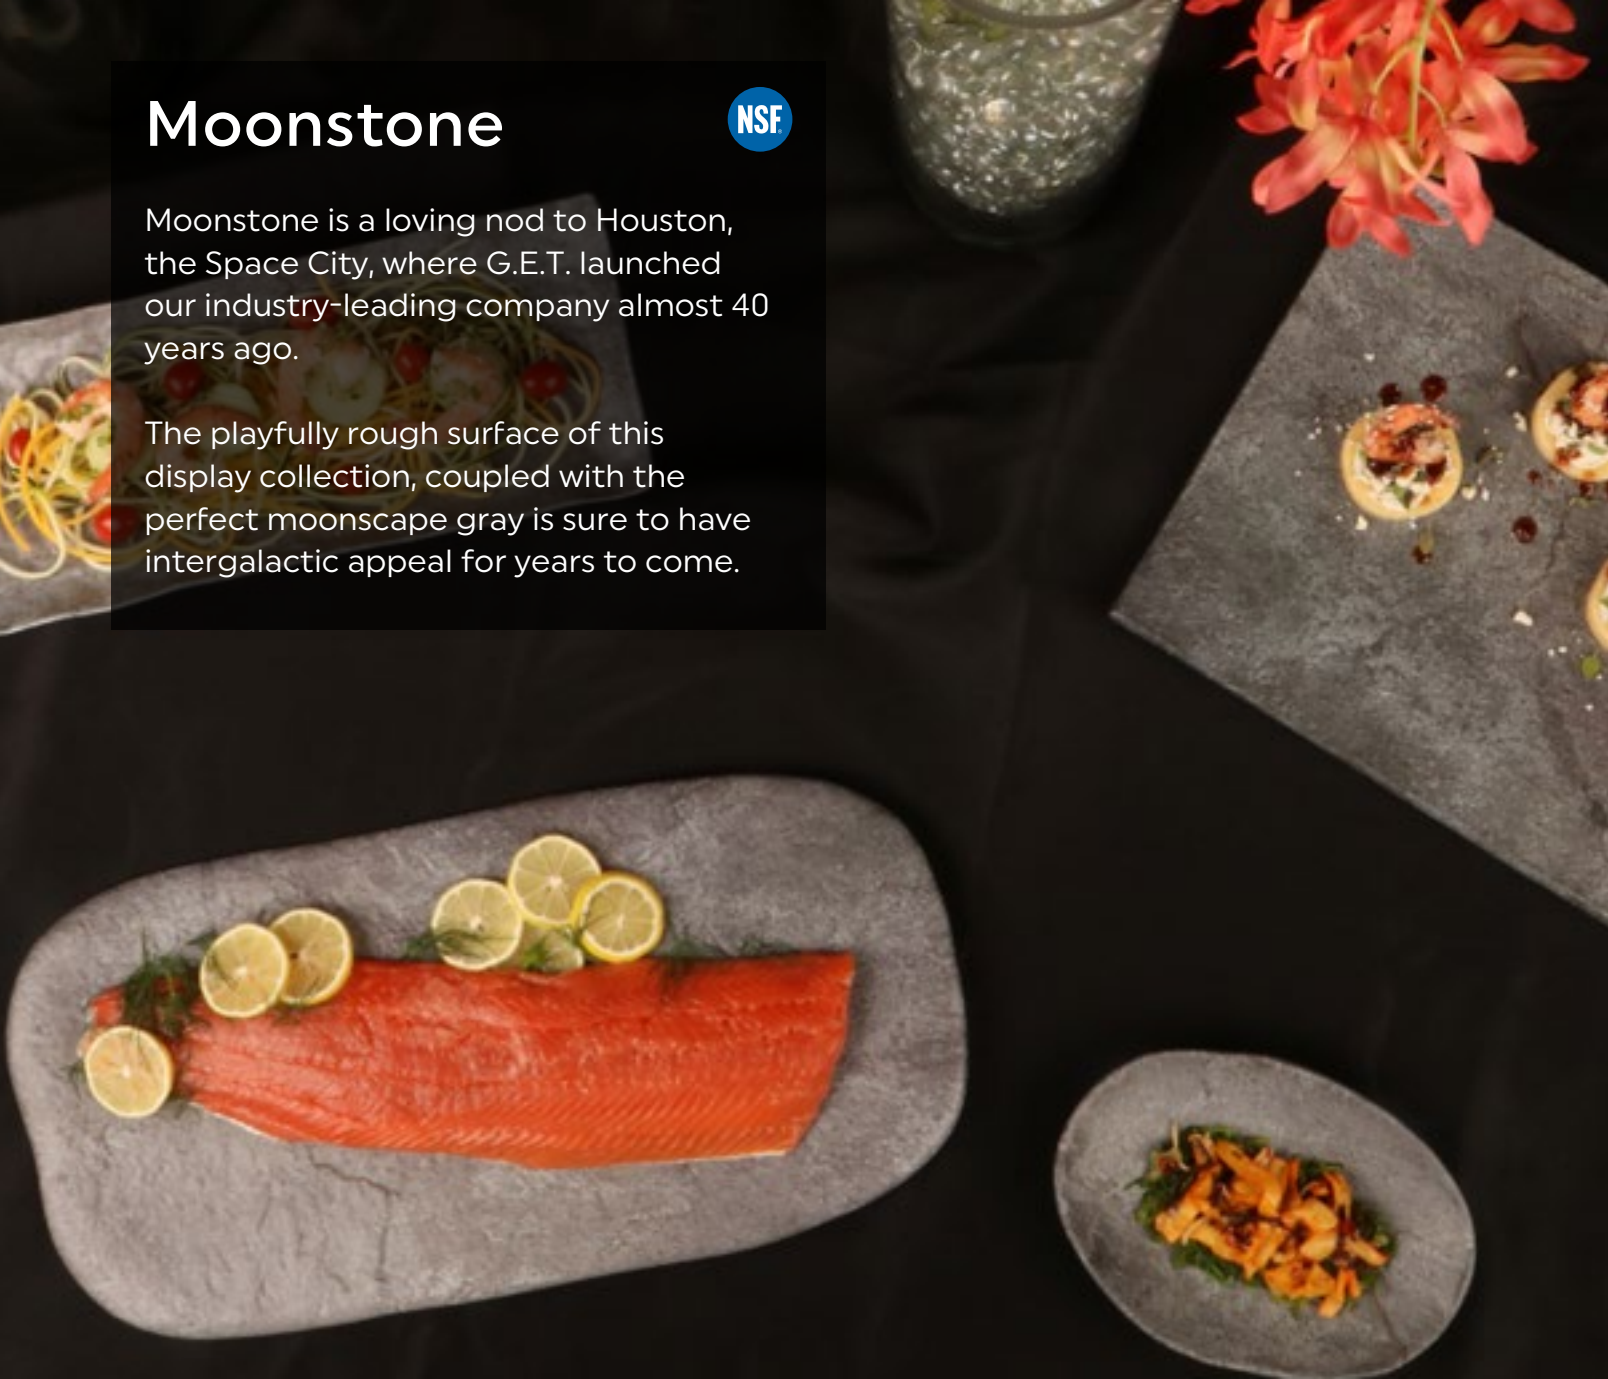

Moonstone is a loving nod to Houston, the Space City, where G.E.T. launched our industry-leading company almost 40 years ago.

The playfully rough surface of this display collection, coupled with the perfect moonscape gray is sure to have intergalactic appeal for years to come.