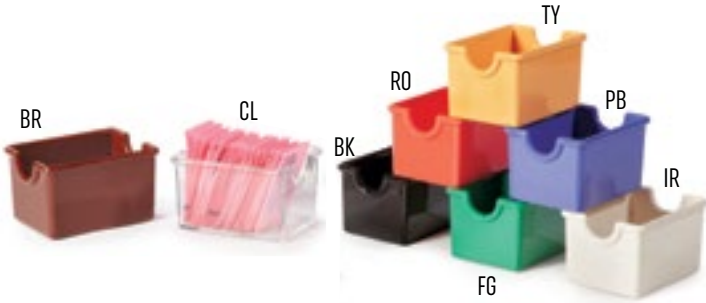

Metal Sugar Caddy

4-31862 3.5" L x 2.5" W x 2.25" H 24 ea.
Teflon-Coated

4-31862

AVAILABLE COLORS

SAN Sugar Caddies

SC-66- 3.5"L x 2.5" W x 2"H 2 dz.

Colors

BK W BR IR CL FG PB RO TY

Condiment Jars

CD-8-2-CL 8 oz., 3" dia., 2.75" H 2 dz. CL
CD-8-C-2-CL 3" dia. 2 dz. CL
Condiment Jar Cover Only

Colors

CL
CL

Dredge w/3 Types of Lids

SC-180 8 oz., 3" dia., 3.75" H 2 dz.

Colors

CL