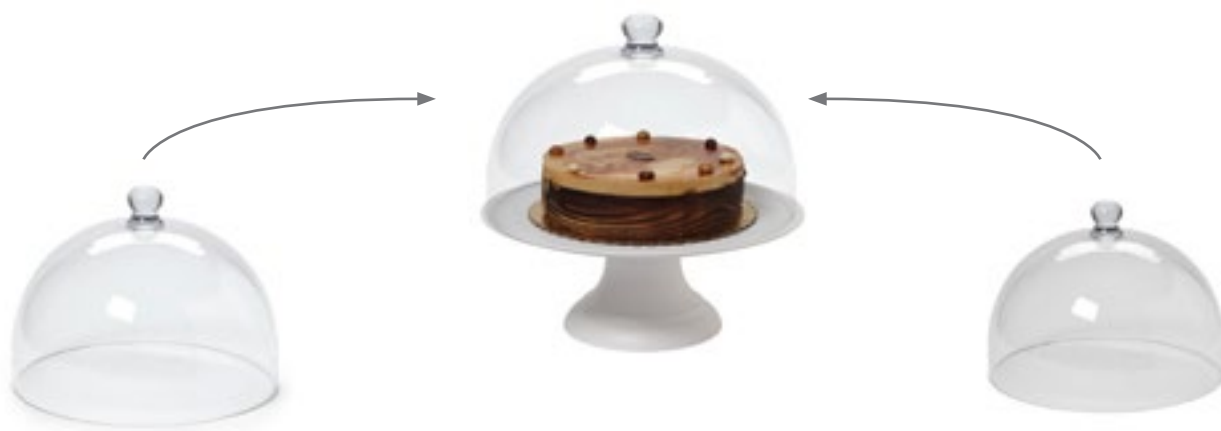

SB-2510-BAM
Surf Board Shaped Faux Wood Display Board
25.5" L x 10.25" W
3 ea.

SB-2510-DRW
Surf Board Shaped Faux Wood Display Board
25.5" L x 10.25" W
3 ea.

Bugambilia® Displayware

Madison Avenue

An invitation with a wink to indulge in both sweet and savory treats, Madison Avenue's elevated displays bring penthouse style and play to any display of small bites. A special pattern is molded into the undercarriage of each stand so that it fits its matching base perfectly, creating a sturdy presentation that holds trays in place when food is added and removed.