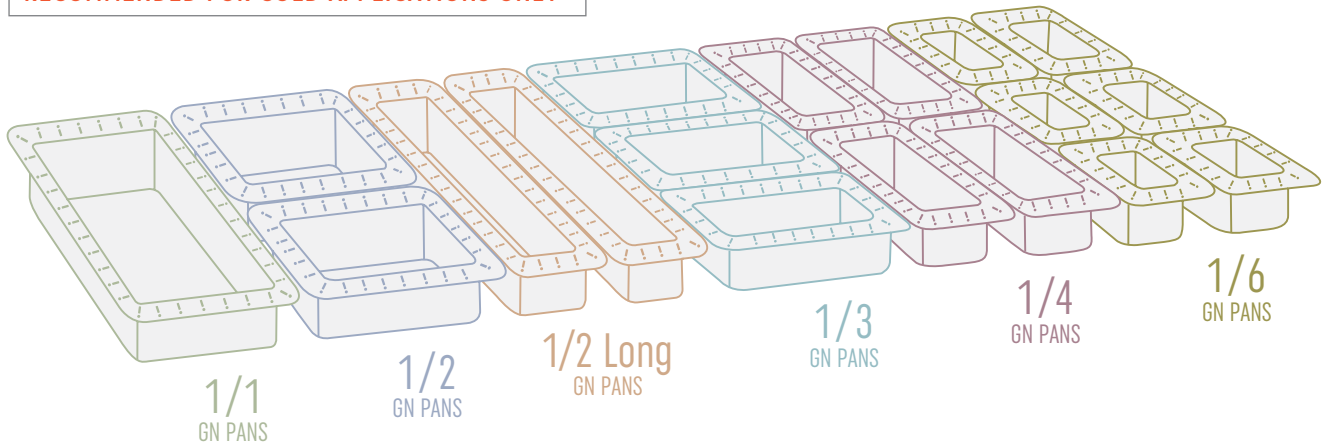

GN Melamine Pans

AVAILABLE COLORS

RECOMMENDED FOR COLD APPLICATIONS ONLY