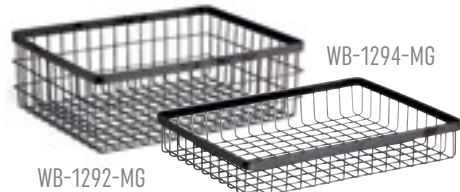

WB-1292-MG

WB-1294-MG

FRILICH Displayware

Wire Countertop Baskets & Organizers

WB-662-MG	6" L x 2" H	(fits MTS-20S)	1 ea.
WB-664-MG	6" L x 4" H	(fits MTS-20S)	1 ea.
WB-962-MG	9" L x 6" W x 2" H	(fits MTS-20M, MTS-20L)	1 ea.
WB-964-MG	9" L x 6" W x 4" H	(fits MTS-20M, MTS-20L)	1 ea.
WB-1292-MG	12" L x 9" W x 2" H	(fits MTS-20L)	1 ea.
WB-1294-MG	12" L x 9" W x 4" H	(fits MTS-20L)	1 ea.

AVAILABLE BASKET COLORS

METAL GRAY

Bugambilia® Displayware