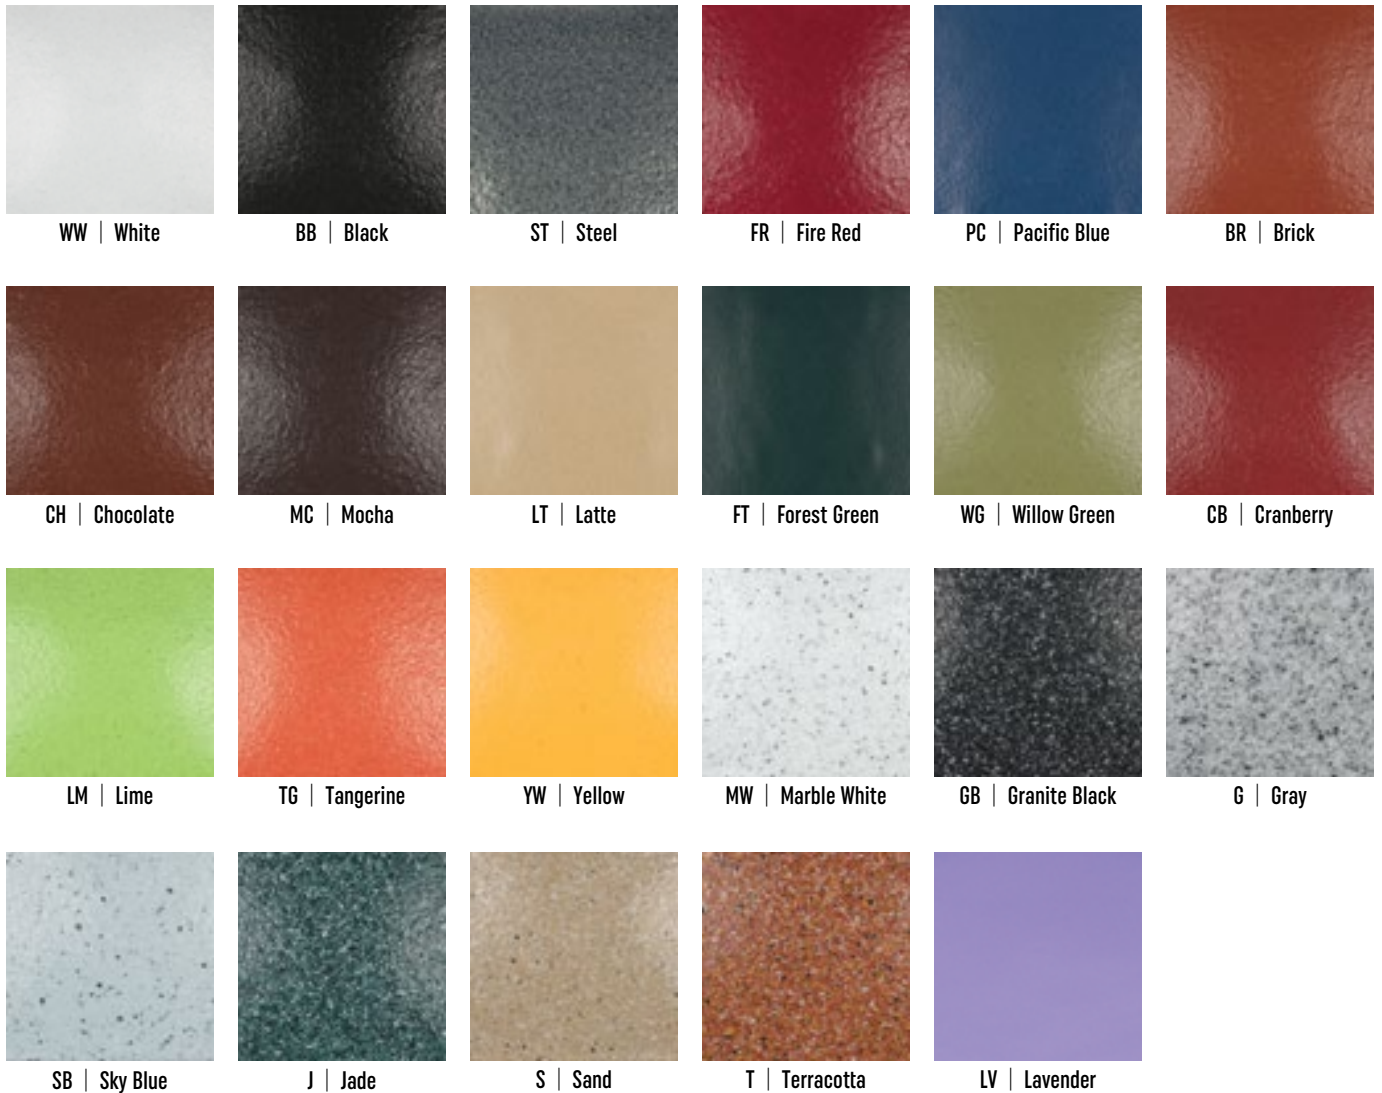

Bugambilia® Color Swatches

Unless noted, all products stocked in Classic White (WW). Allow 3-4 week lead time for all other colors.