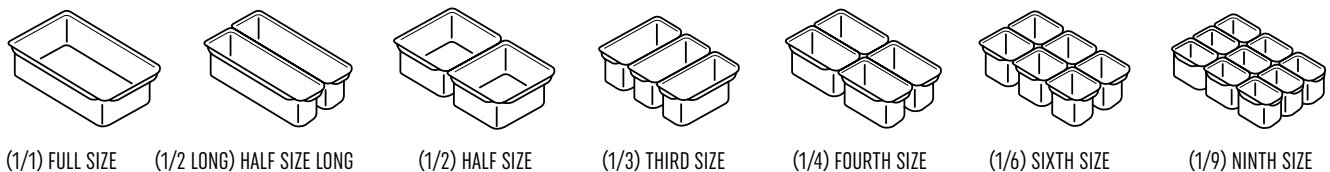

Bugambilia® Classic Food Pans

An easy 1-to-1 switch from stainless steel.
To be used with standard adapter bars.

		Full Size Food Pan *IH1 4.3 qt., 20.9" x 12.8", 1.6" deep 4.1 L, 20.87 cm x 12.8 cm, 4 cm 1 ea. IH1F 9 qt., 20.9" x 12.8", 2.6" deep 8.5 L, 53 cm x 32.5 cm, 6.5 cm 1 ea. IH1FD 13.7 qt., 20.9" x 12.8", 3.9" deep 13 L, 53 cm x 32.5 cm, 10 cm 1 ea.
		Full Size Food Pan w/ Vertical Divider *IH1S2/4 4.2 qt., 20.9" x 12.8", 1.6" deep 4 L, 53 cm x 32.5 cm, 4 cm 1 ea.
		Half Size Food Pan IH1/22 1.6 qt., 12.8" x 10.4", 1.6" deep 1.5 L, 32.5 cm x 26.5 cm, 4 cm 1 ea. IH1/2 3.7 qt., 10.4" x 12.8", 2.6" deep 3.5 L, 26.5 cm x 32.5 cm, 6.5 cm 1 ea. IH1/2D 6.3 qt., 10.4" x 12.8", 3.9" deep 6 L, 26.5 cm x 32.5 cm, 10 cm 1 ea.
		Half Size Long Food Pan IH2/42 1.5 qt., 20.9" x 6.3", 1.6" deep 1.4 L, 53 cm x 16 cm, 4 cm 1 ea. IH2/4 3.3 qt., 20.7" x 6.3", 2.6" deep 3.1 L, 52.5 cm x 16 cm, 6.5 cm 1 ea. IH2/4D 3.6 qt., 20.7" x 6.3", 3.9" deep 3.4 L, 52.5 cm x 16 cm, 10 cm 1 ea.
		Half Size Long Food Pan 2/4 w/ Horizontal Divider IH2/41 3 qt., 20.7" x 6.3", 2.5" deep 2.79 L, 52.5 cm x 16 cm, 6.5 cm 1 ea. IH2/41D 3.2 qt., 20.7" x 6.3", 3.9" deep 3.06 L, 52.5 cm x 16 cm, 10 cm 1 ea.
		Two Third Size Food Pan *IH2/3 4.4 qt., 13.58" x 12.8", 2.56" deep 4.2 L, 34.5 cm x 32.5 cm, 6.5 cm 1 ea. *IH2/3D 7.4 qt., 13.58" x 12.8", 3.94" deep 7 L, 34.5 cm x 32.5 cm, 10 cm 1 ea.

*Not a stocked item. Allow 3-4 weeks for production.

STANDARD FOOD PAN SIZE GUIDE