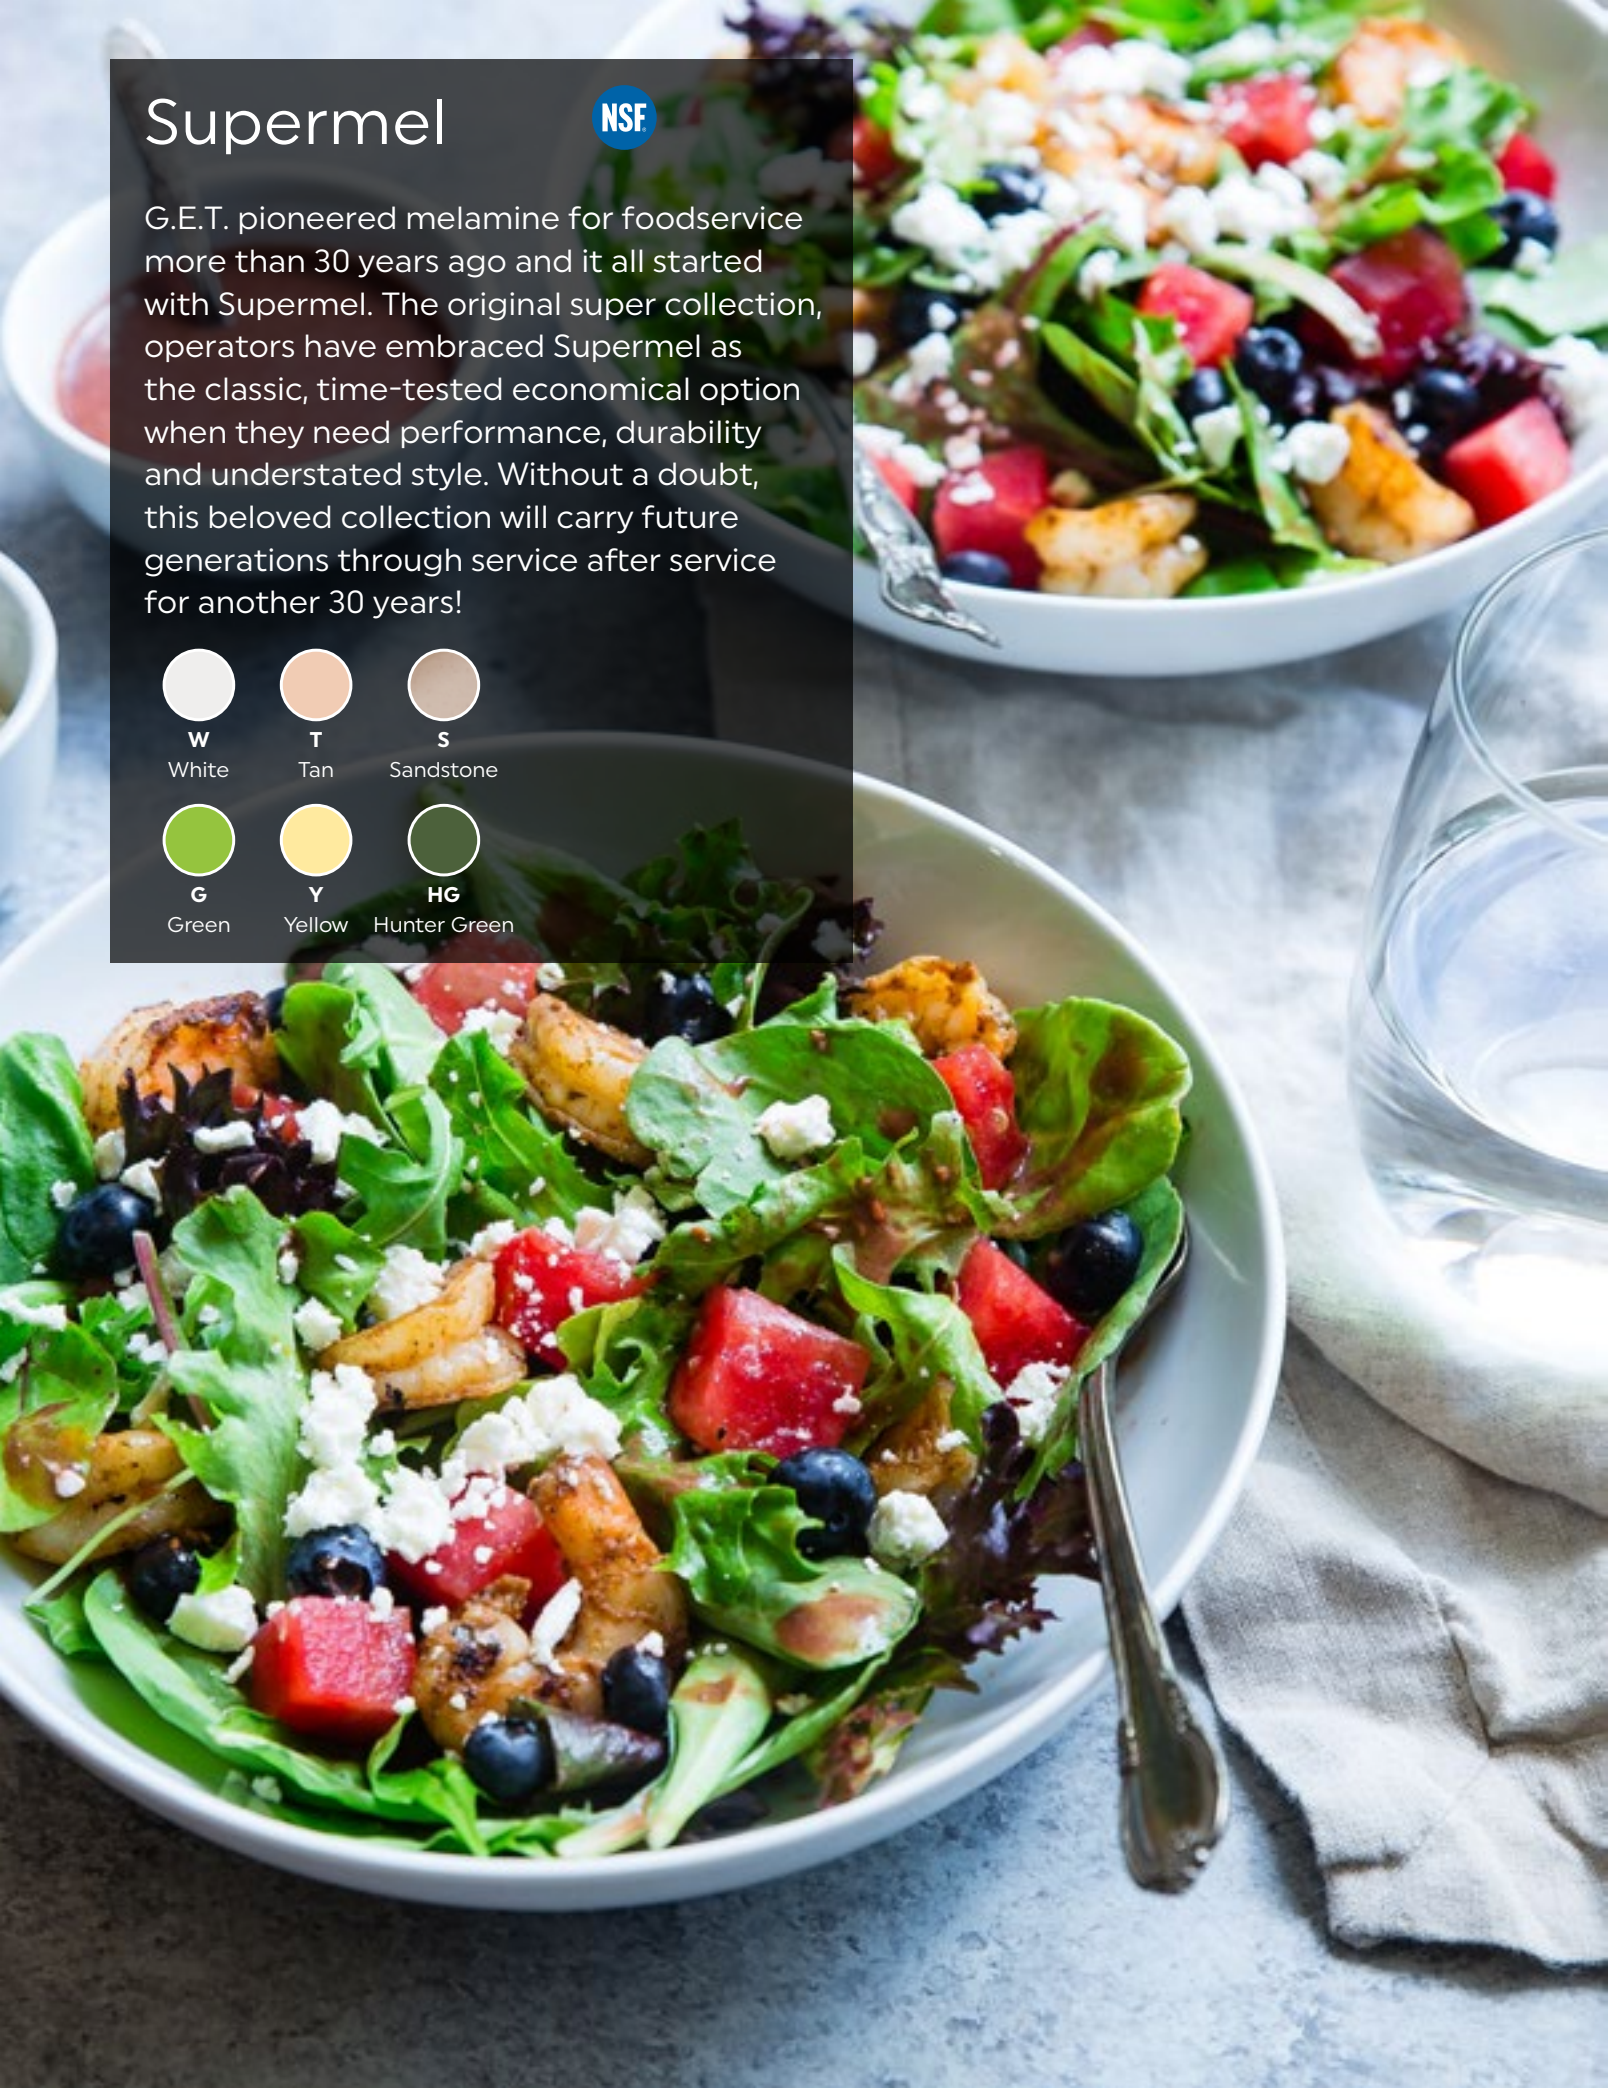

Y

Yellow

HG

Hunter Green

DP-505-
Round Plate
5.5"
4 dz.
Colors: W/T/S

DP-506-
Round Plate
6.5"
4 dz.
Colors: W/T/S/G/HG

DP-507-
Round Plate
7.25"
2 dz.
Colors: W/T/S

DP-508-
Round Plate
8"
2 dz.
Colors: W/T/S