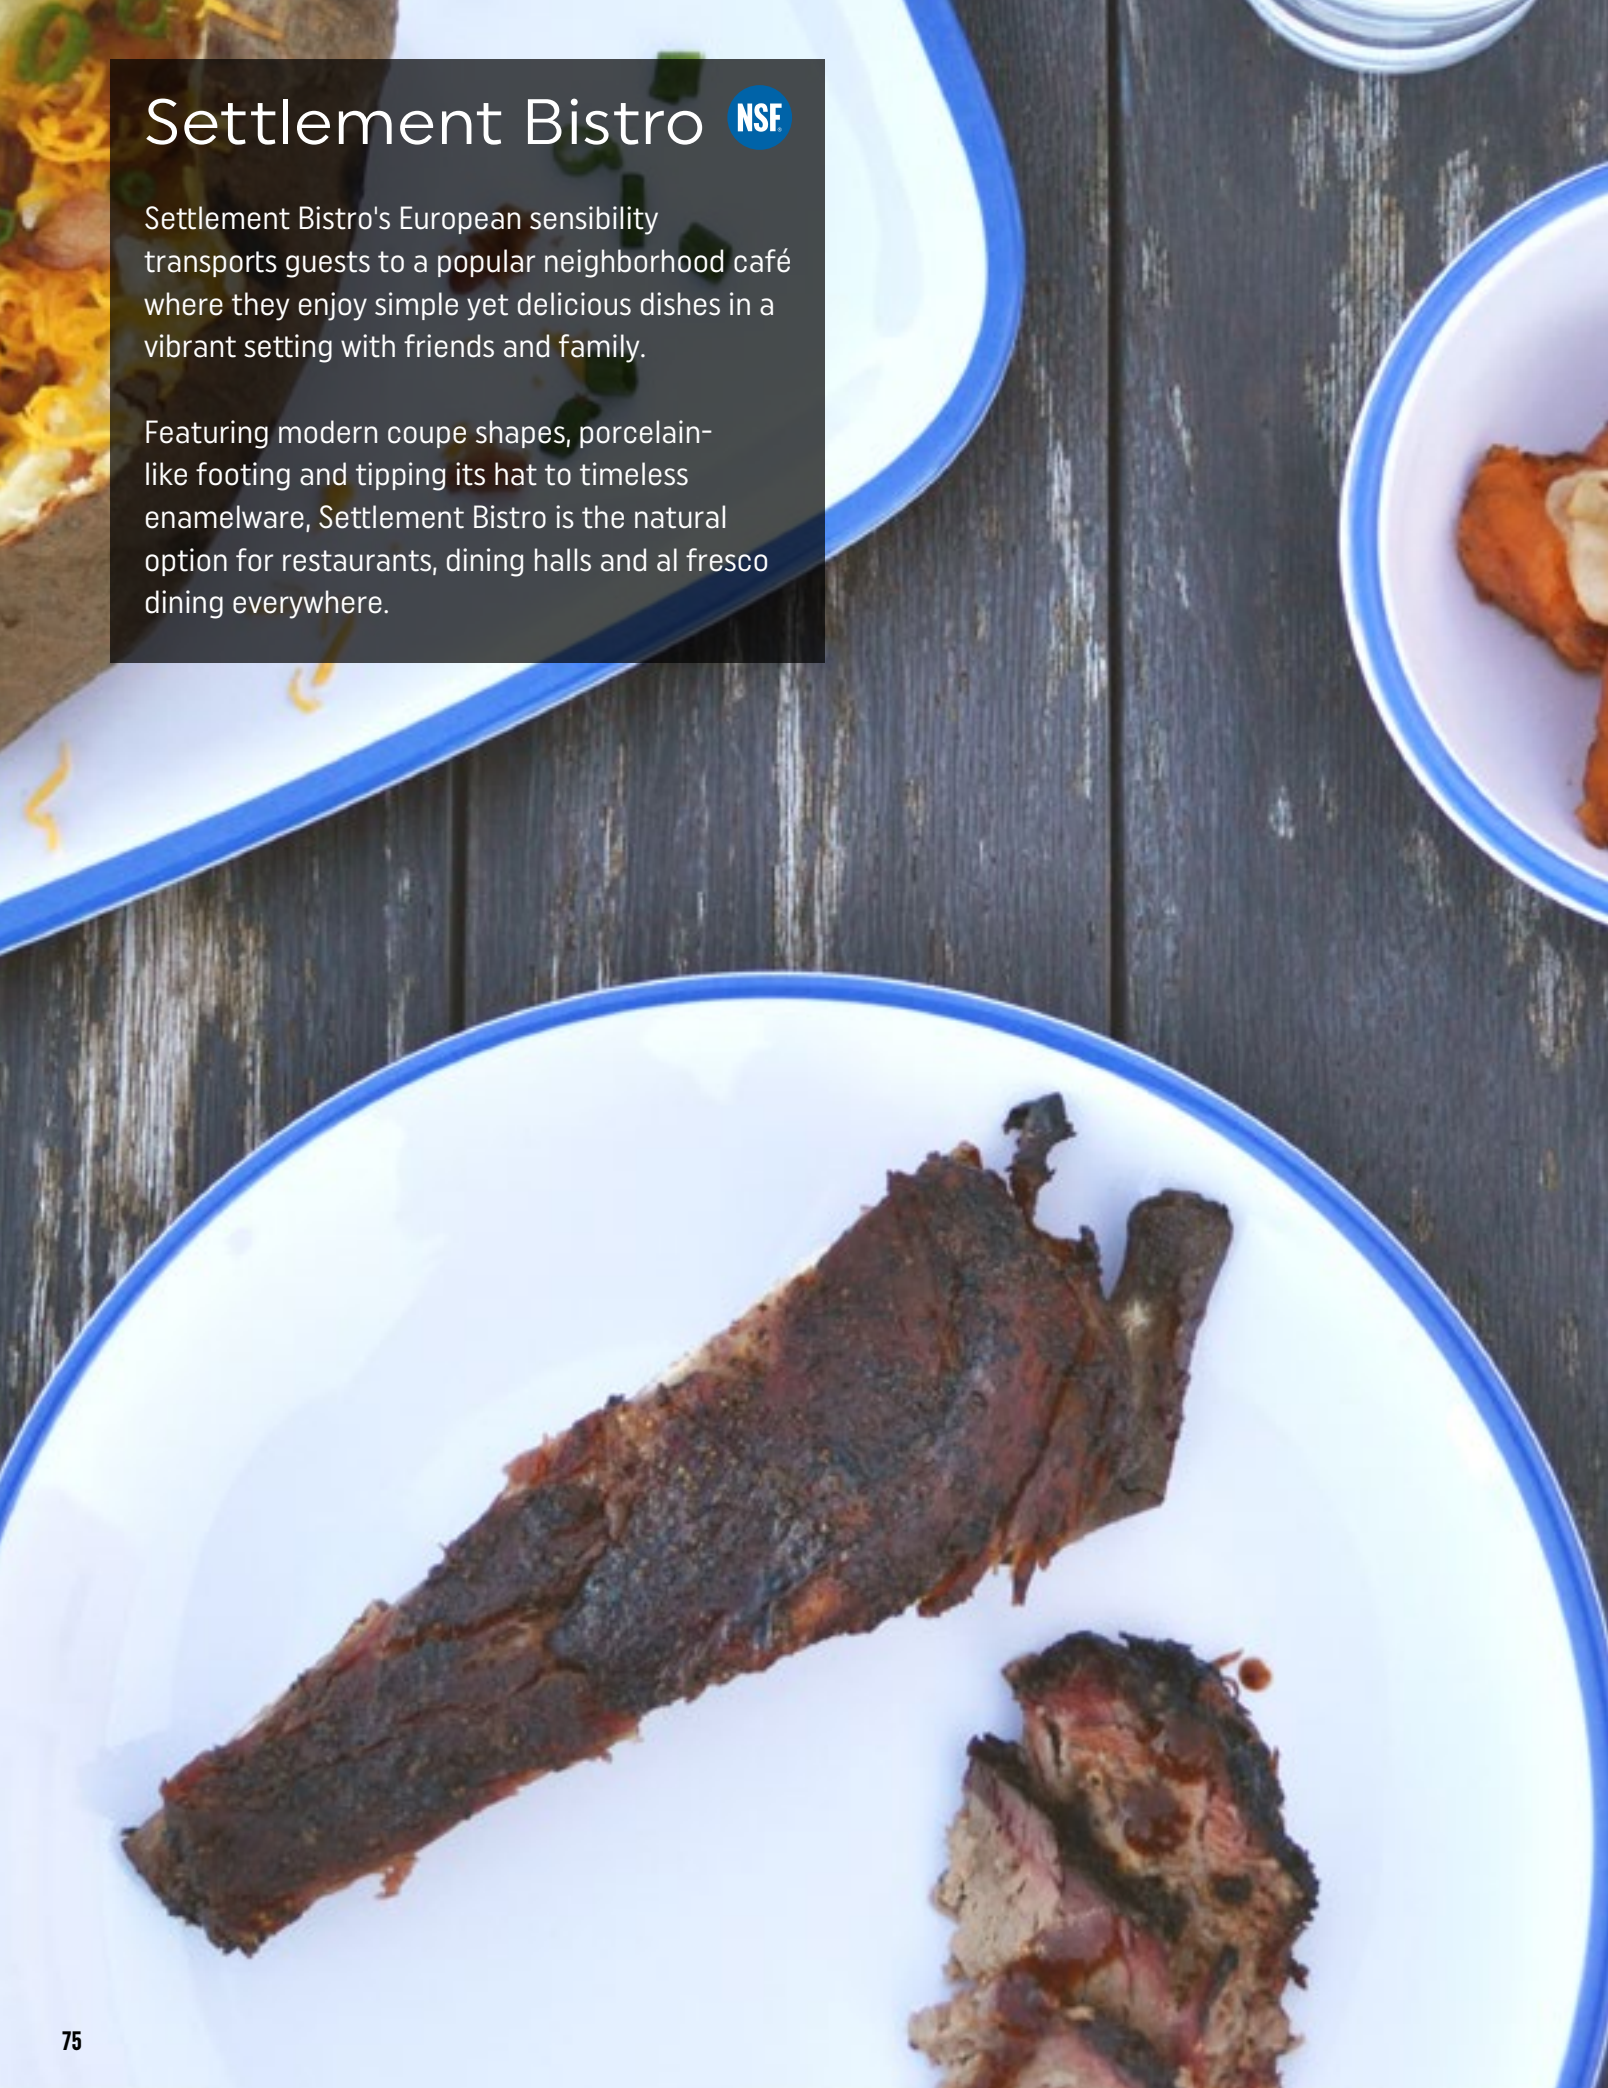

Featuring modern coupe shapes, porcelain-like footing and tipping its hat to timeless enamelware, Settlement Bistro is the natural option for restaurants, dining halls and al fresco dining everywhere.