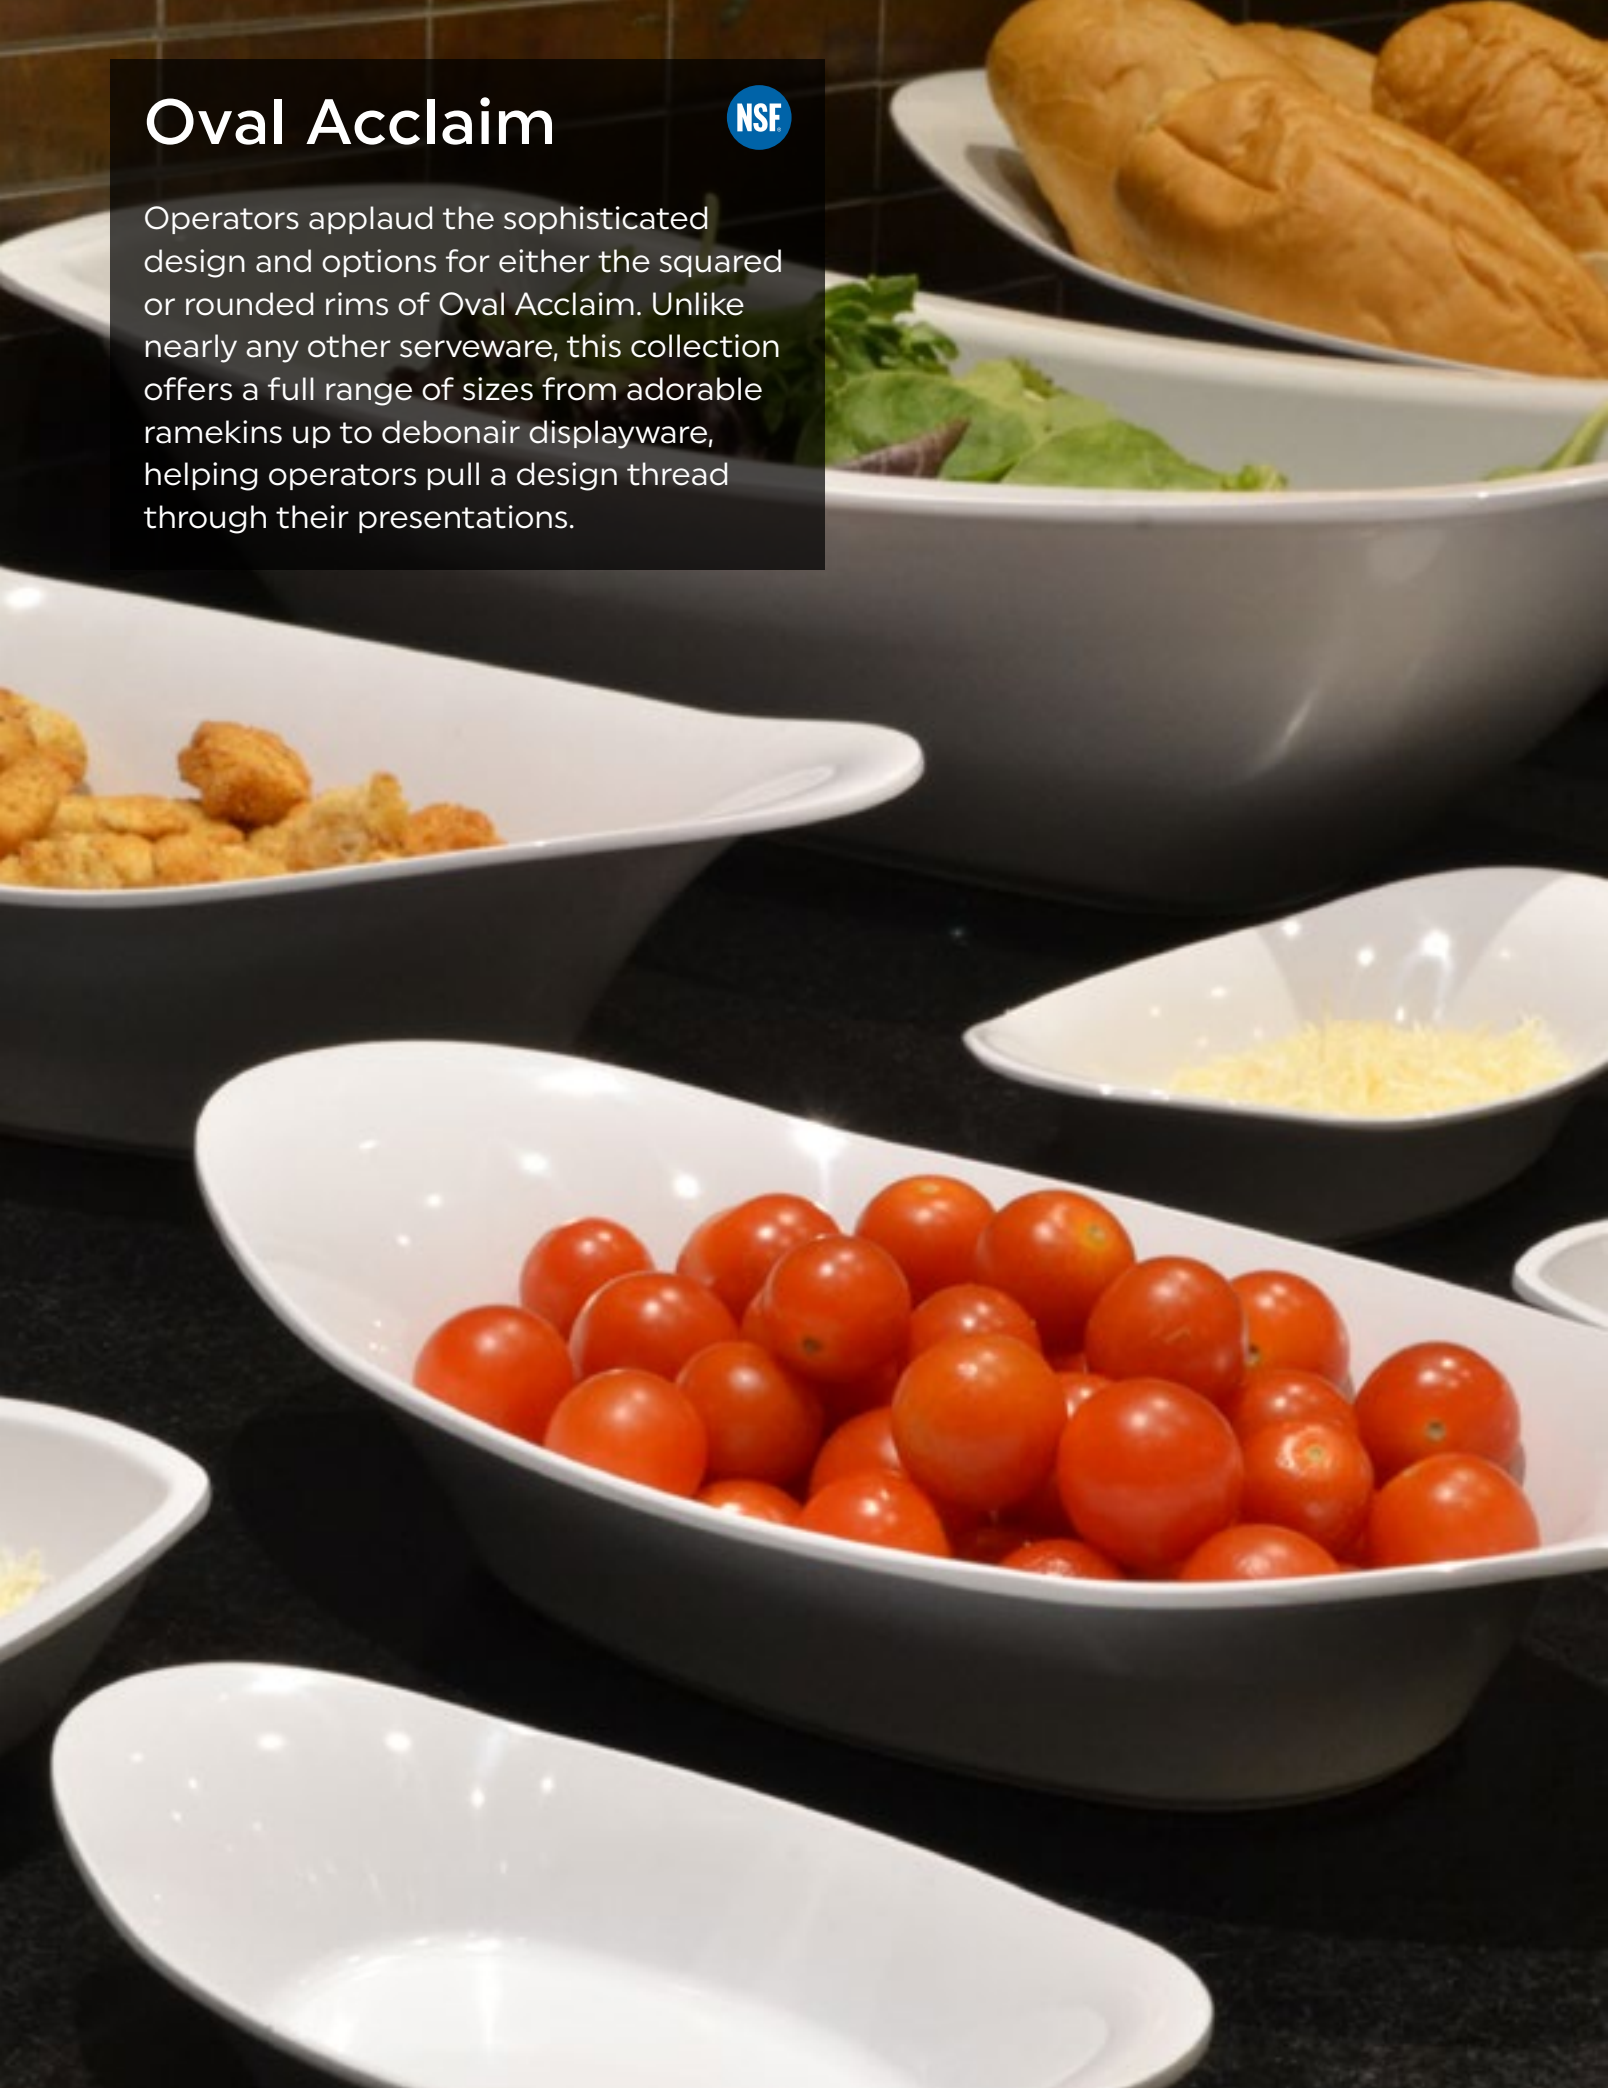

B-81-BR
Round Side Dish Bowl
8 oz. 5" dia.
2" H
2 dz.

B-299-BR
Round Soup/Salad Bowl
10 oz. 5" dia.
2" H
2 dz.

B-300-BR
Round Bowl
14 oz. 6.25" dia.
2.25" H
1 dz.

Oval Acclaim

NSF

Operators applaud the sophisticated design and options for either the squared or rounded rims of Oval Acclaim. Unlike nearly any other serveware, this collection offers a full range of sizes from adorable ramekins up to debonair displayware, helping operators pull a design thread through their presentations.