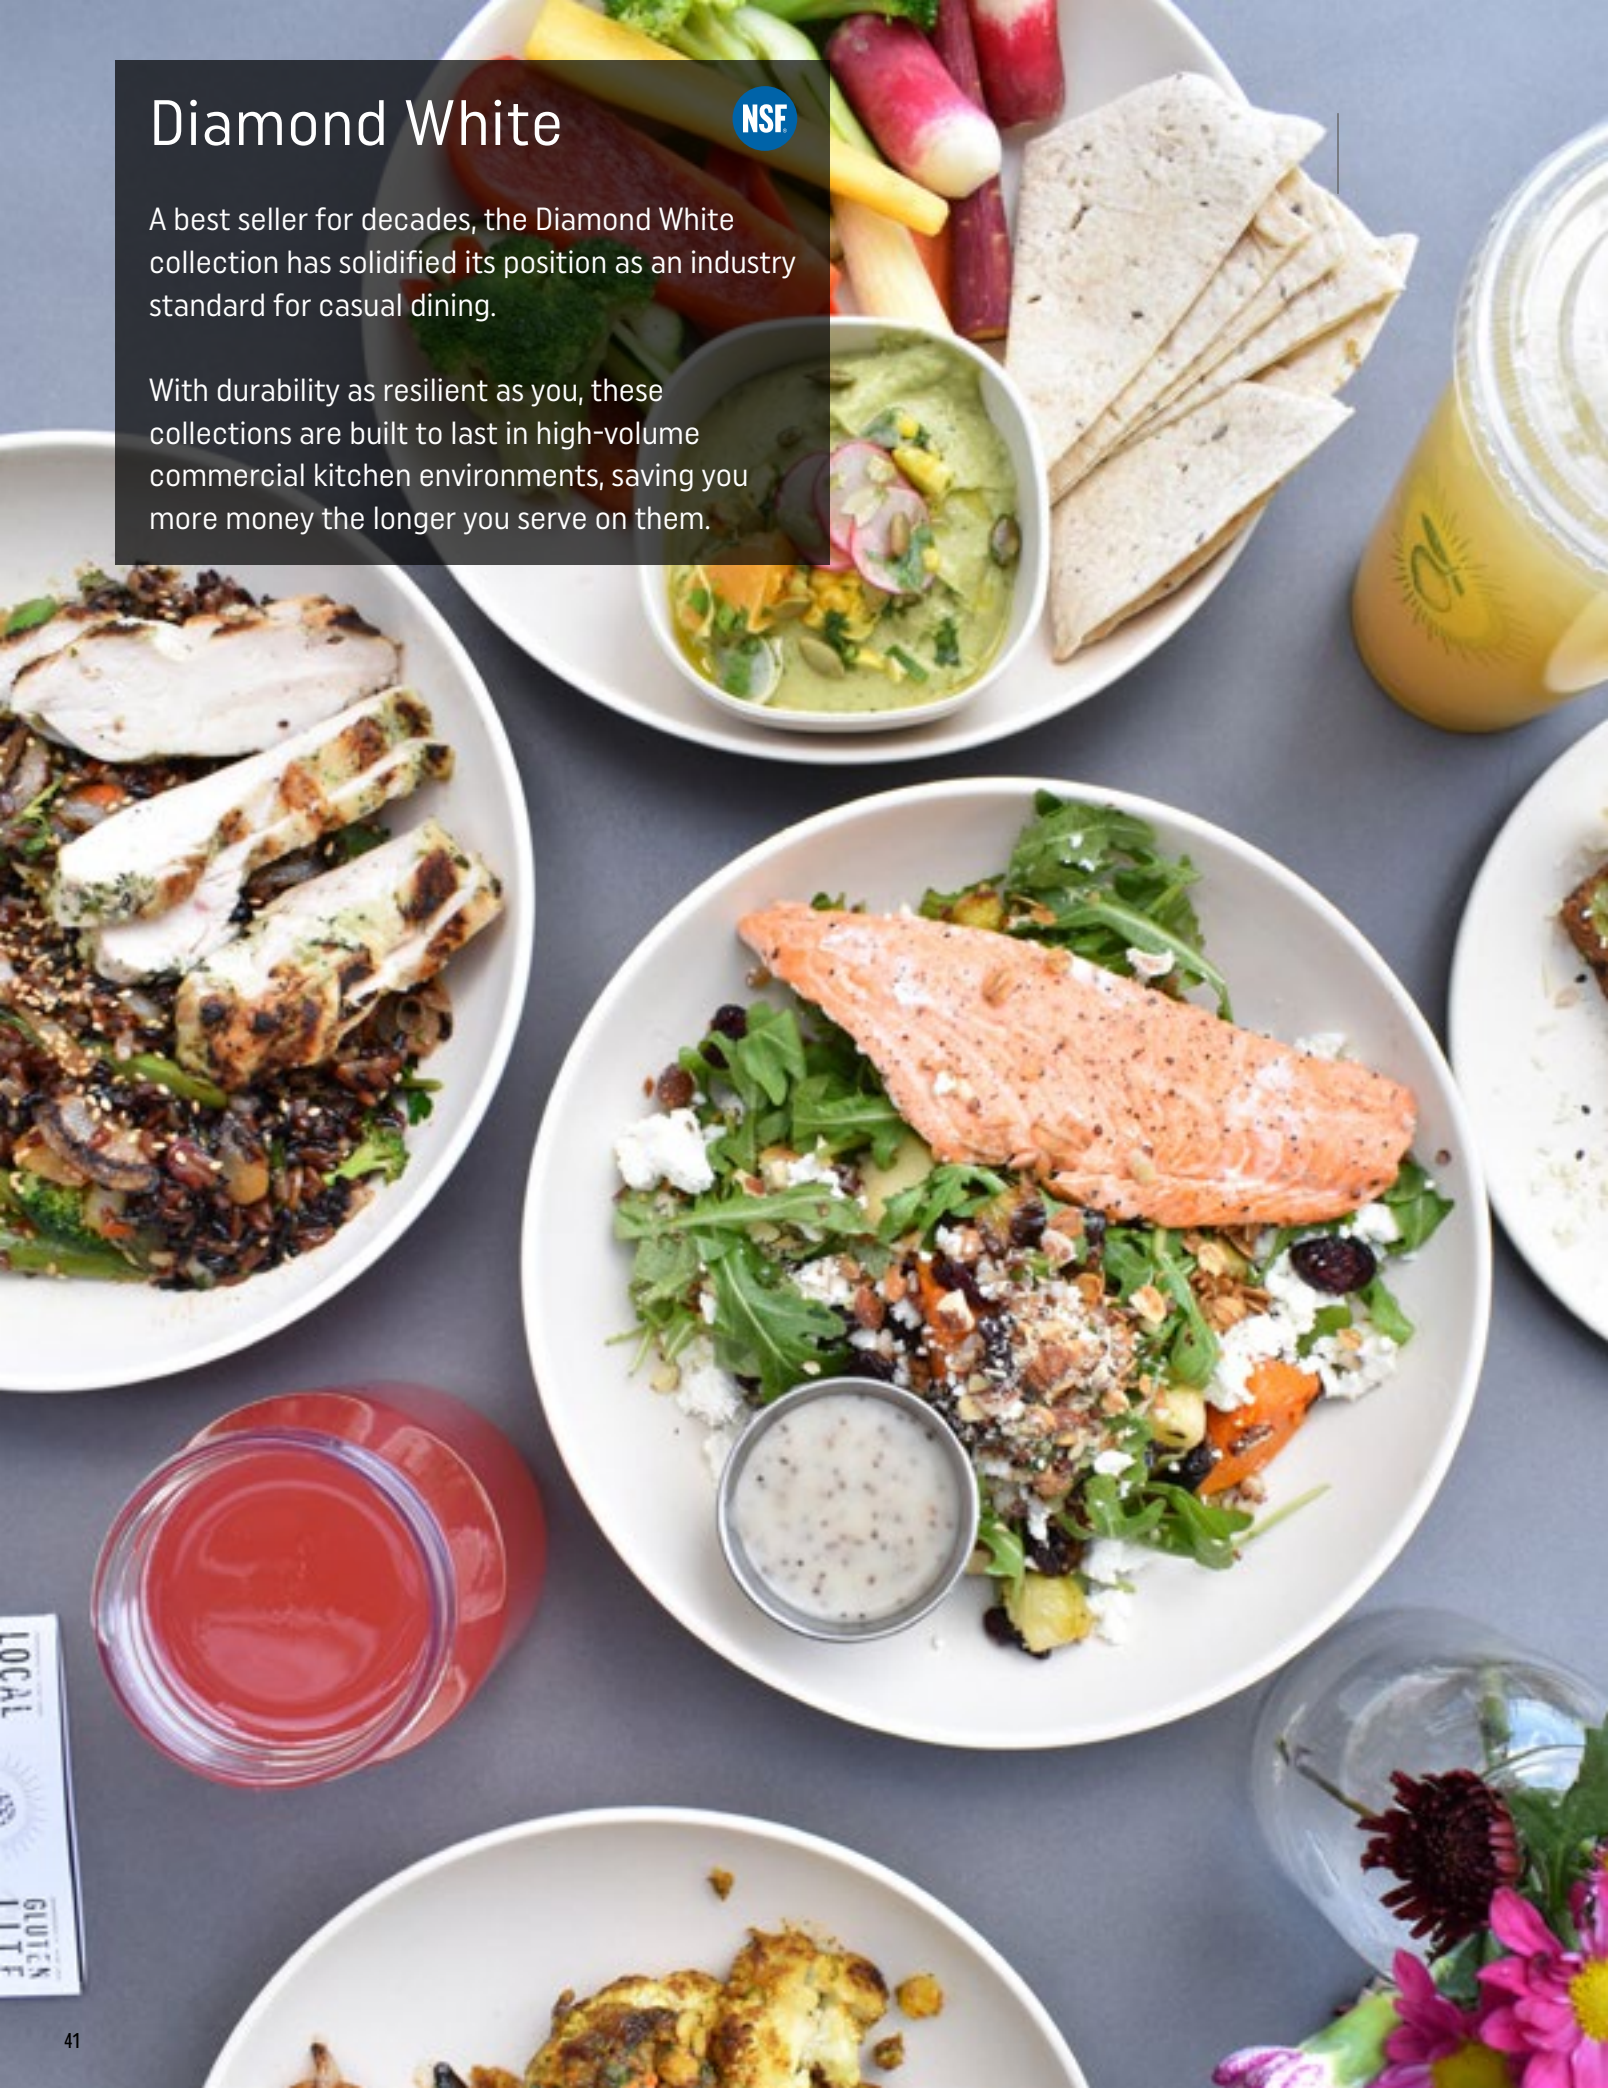

Diamond Rodeo

Diamond Chexers

Diamond White

A best seller for decades, the Diamond White collection has solidified its position as an industry standard for casual dining.

With durability as resilient as you, these collections are built to last in high-volume commercial kitchen environments, saving you more money the longer you serve on them.