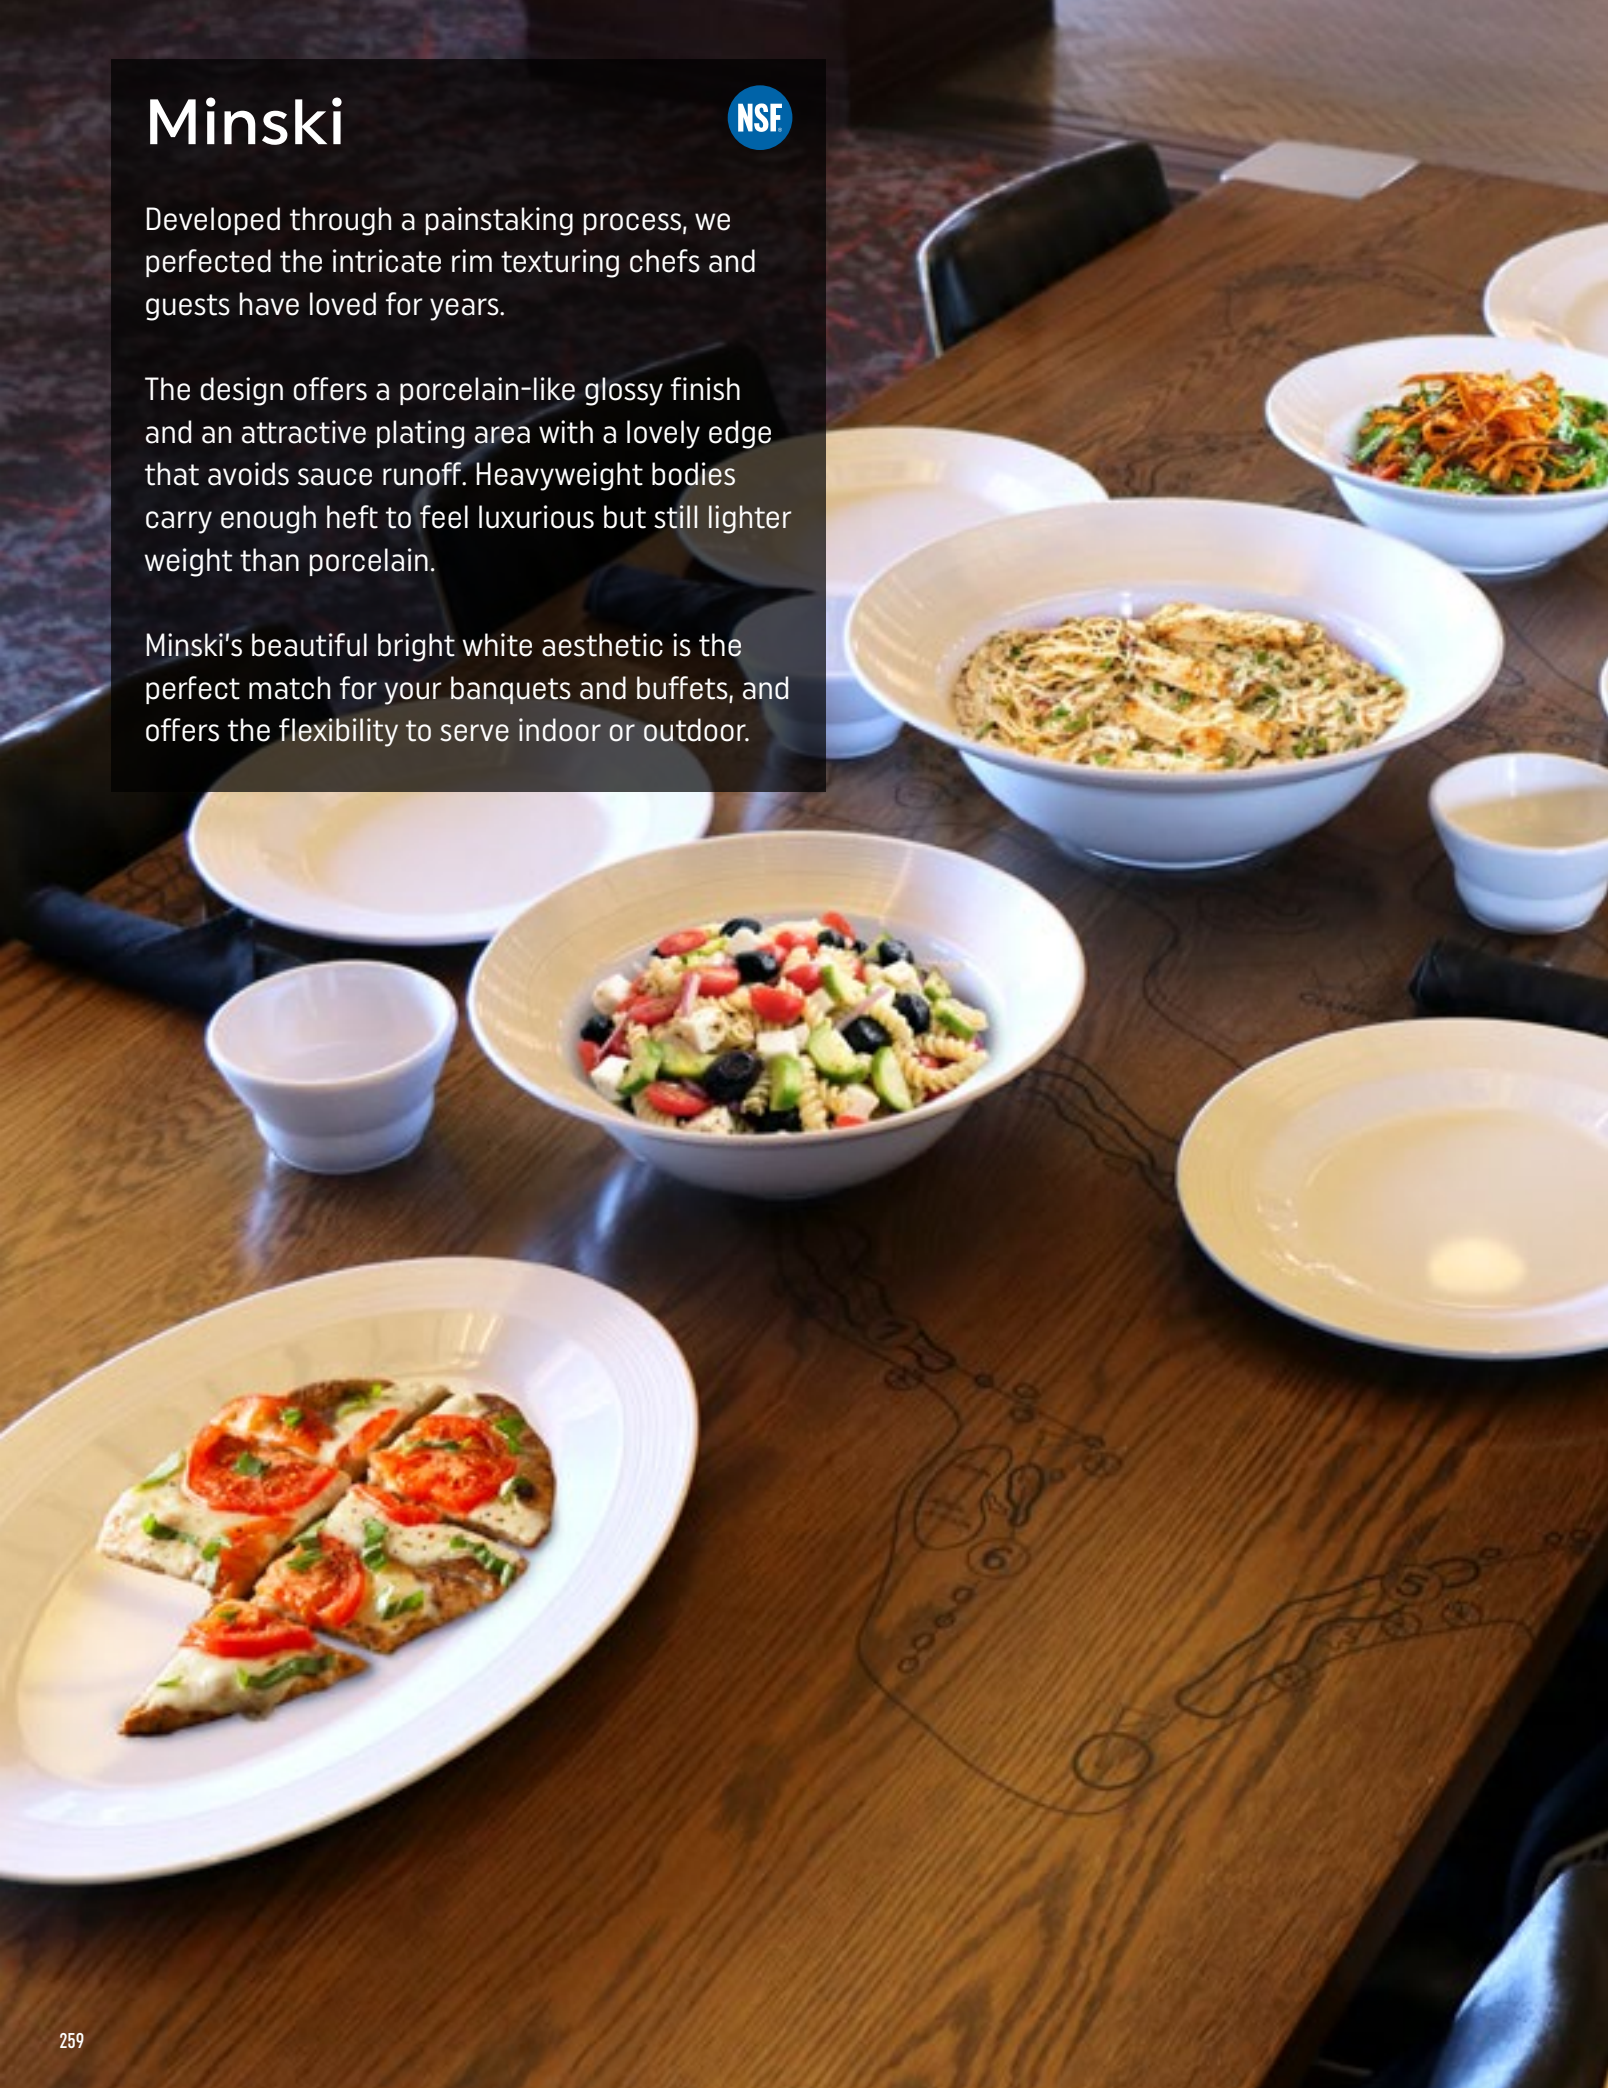

Minski

NSF

Developed through a painstaking process, we perfected the intricate rim texturing chefs and guests have loved for years.

The design offers a porcelain-like glossy finish and an attractive plating area with a lovely edge that avoids sauce runoff. Heavyweight bodies carry enough heft to feel luxurious but still lighter weight than porcelain.

Minski's beautiful bright white aesthetic is the perfect match for your banquets and buffets, and offers the flexibility to serve indoor or outdoor.