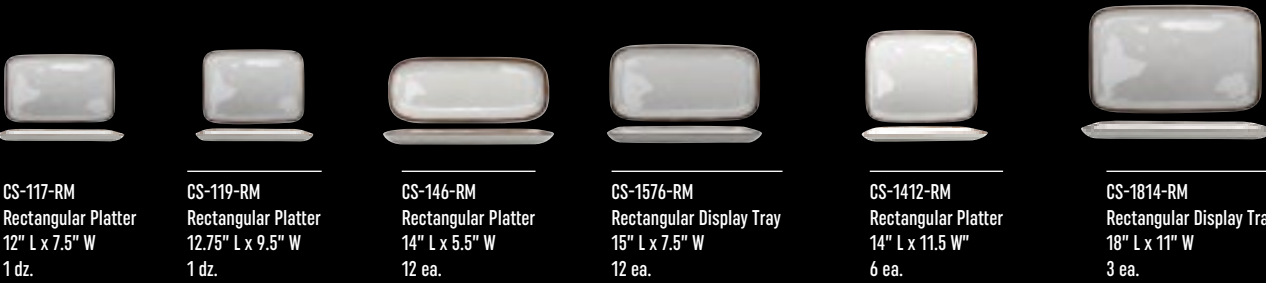

SB-5-RM
Square Monkey Dish
5 oz. 4.25" L
1" H
4 dz.

SB-14-RM
Square Bowl
14 oz. 6" L
1.5" H
2 dz.

SB-48-RM
Square Bowl
1.5 qt. 10.25" L
1.75" H
1 dz.

CS-117-RM
Rectangular Platter
12" L x 7.5" W
1 dz.

CS-119-RM
Rectangular Platter
12.75" L x 9.5" W
1 dz.

CS-146-RM
Rectangular Platter
14" L x 5.5" W
12 ea.

CS-1576-RM
Rectangular Display Tray
15" L x 7.5" W
12 ea.

CS-1412-RM
Rectangular Platter
14" L x 11.5" W
6 ea.

CS-1814-RM
Rectangular Display Tray
18" L x 11" W
3 ea.

Baskets & Paper