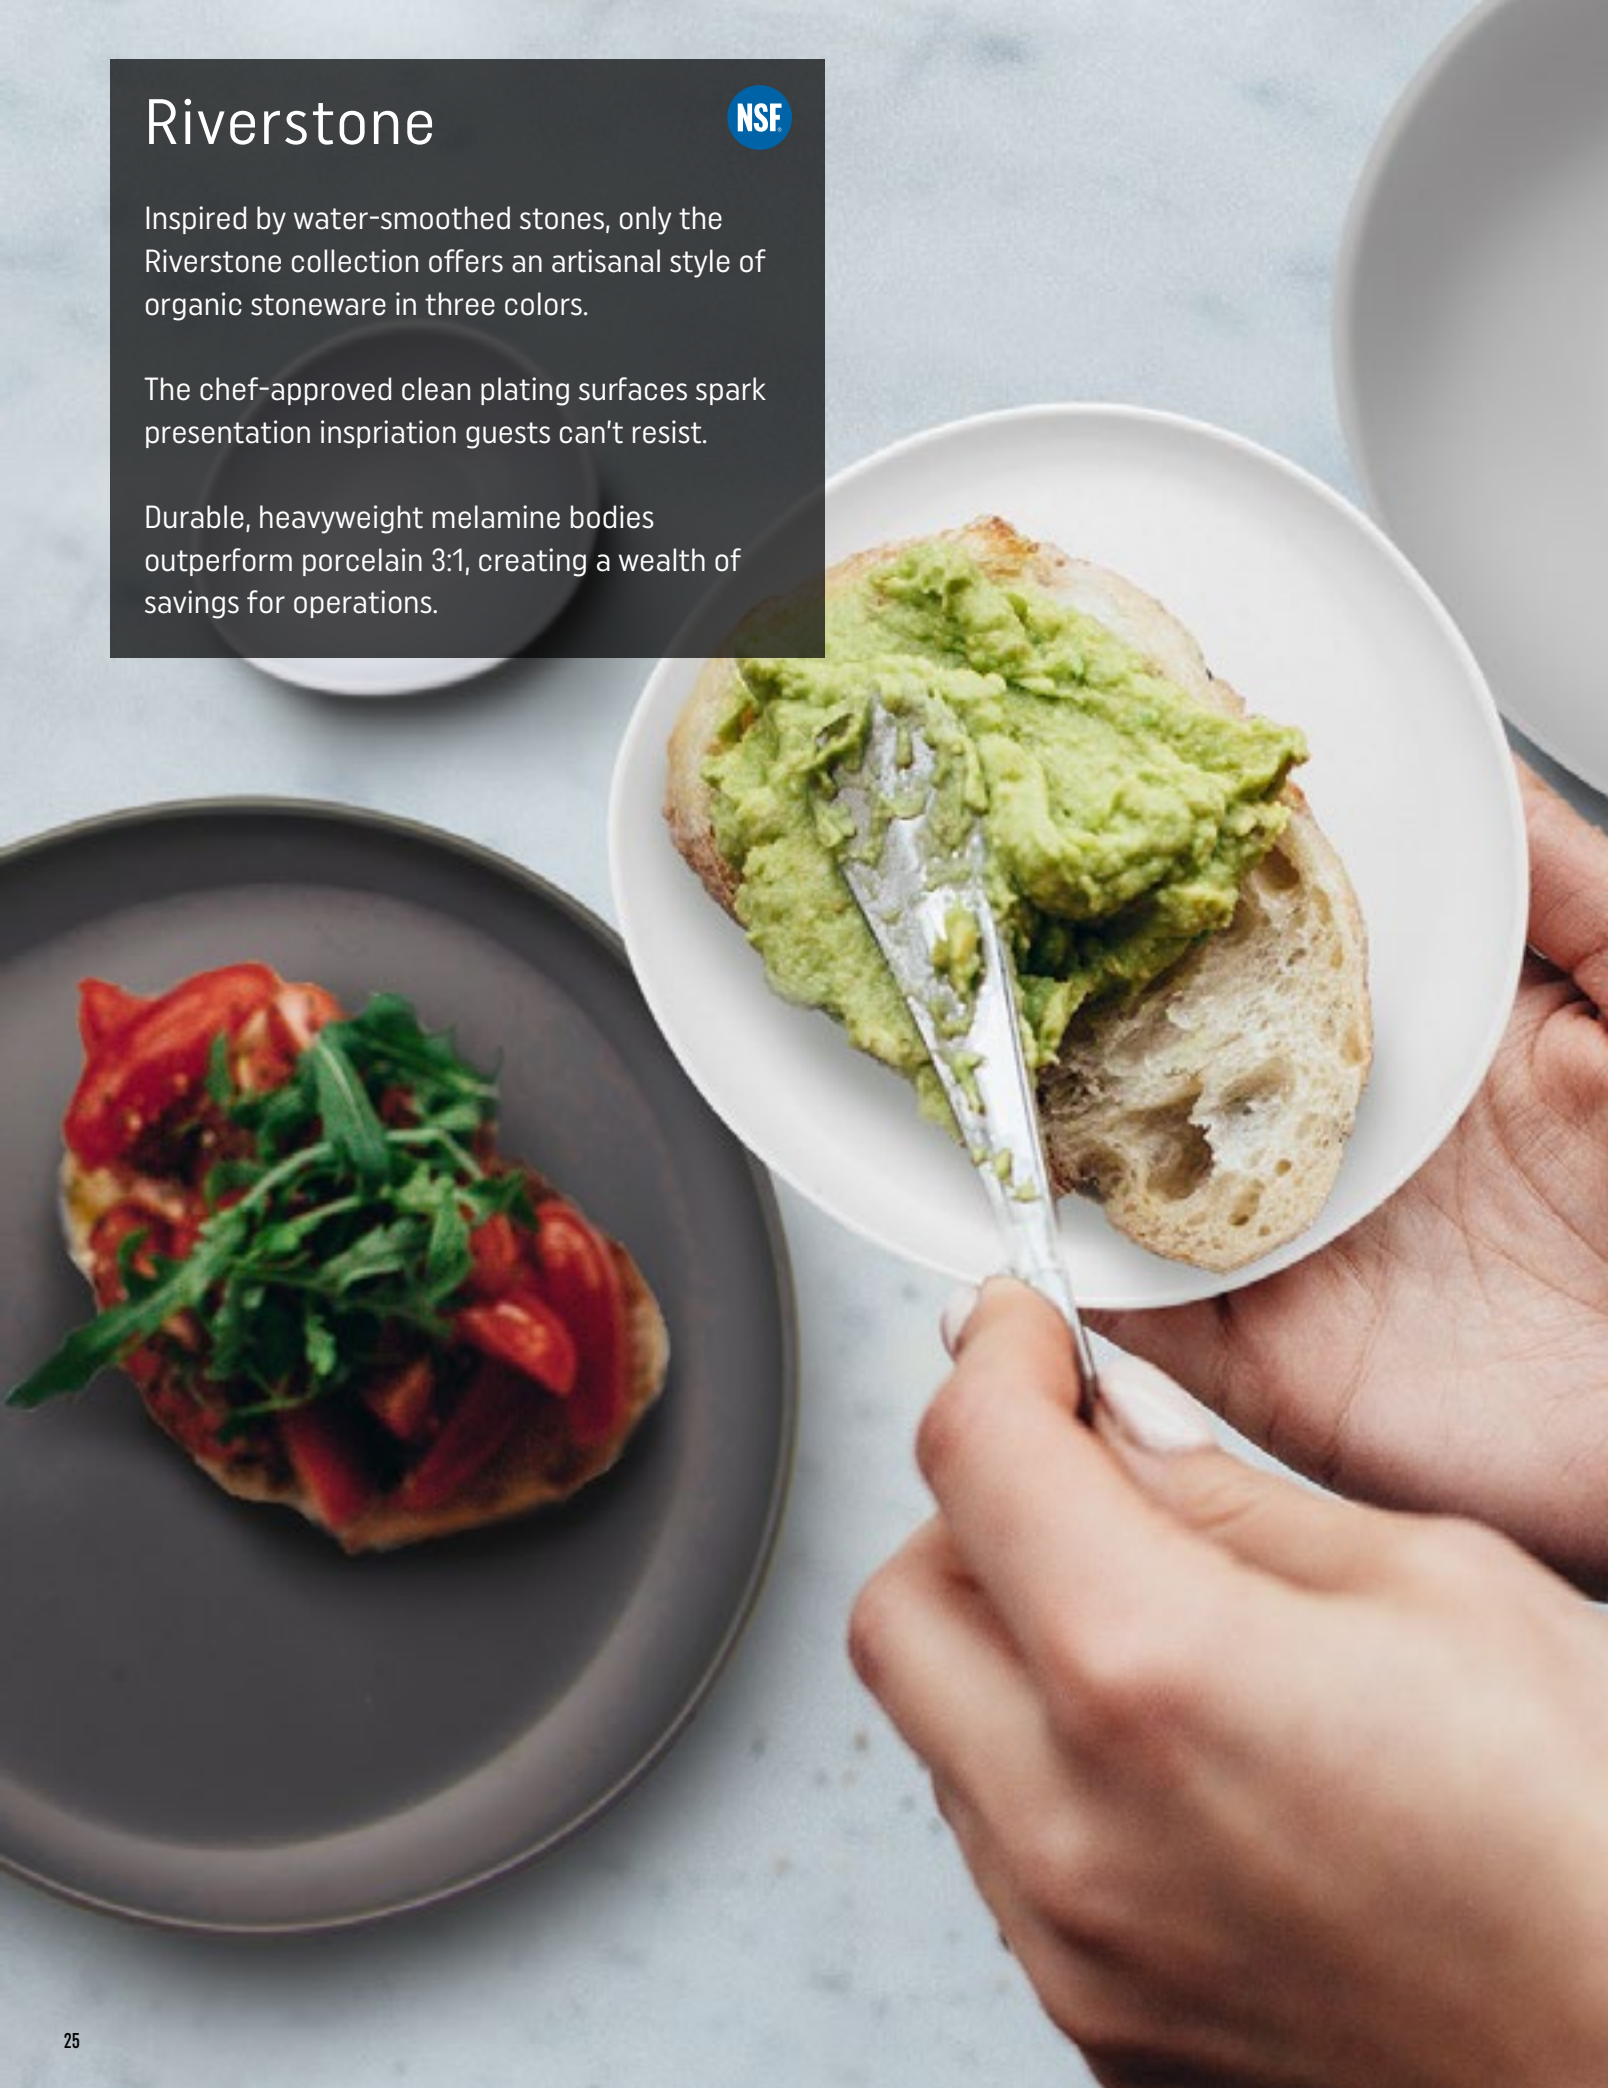

Riverstone

NSF

Inspired by water-smoothed stones, only the Riverstone collection offers an artisanal style of organic stoneware in three colors.

The chef-approved clean plating surfaces spark presentation inspiration guests can't resist.

Durable, heavyweight melamine bodies outperform porcelain 3:1, creating a wealth of savings for operations.