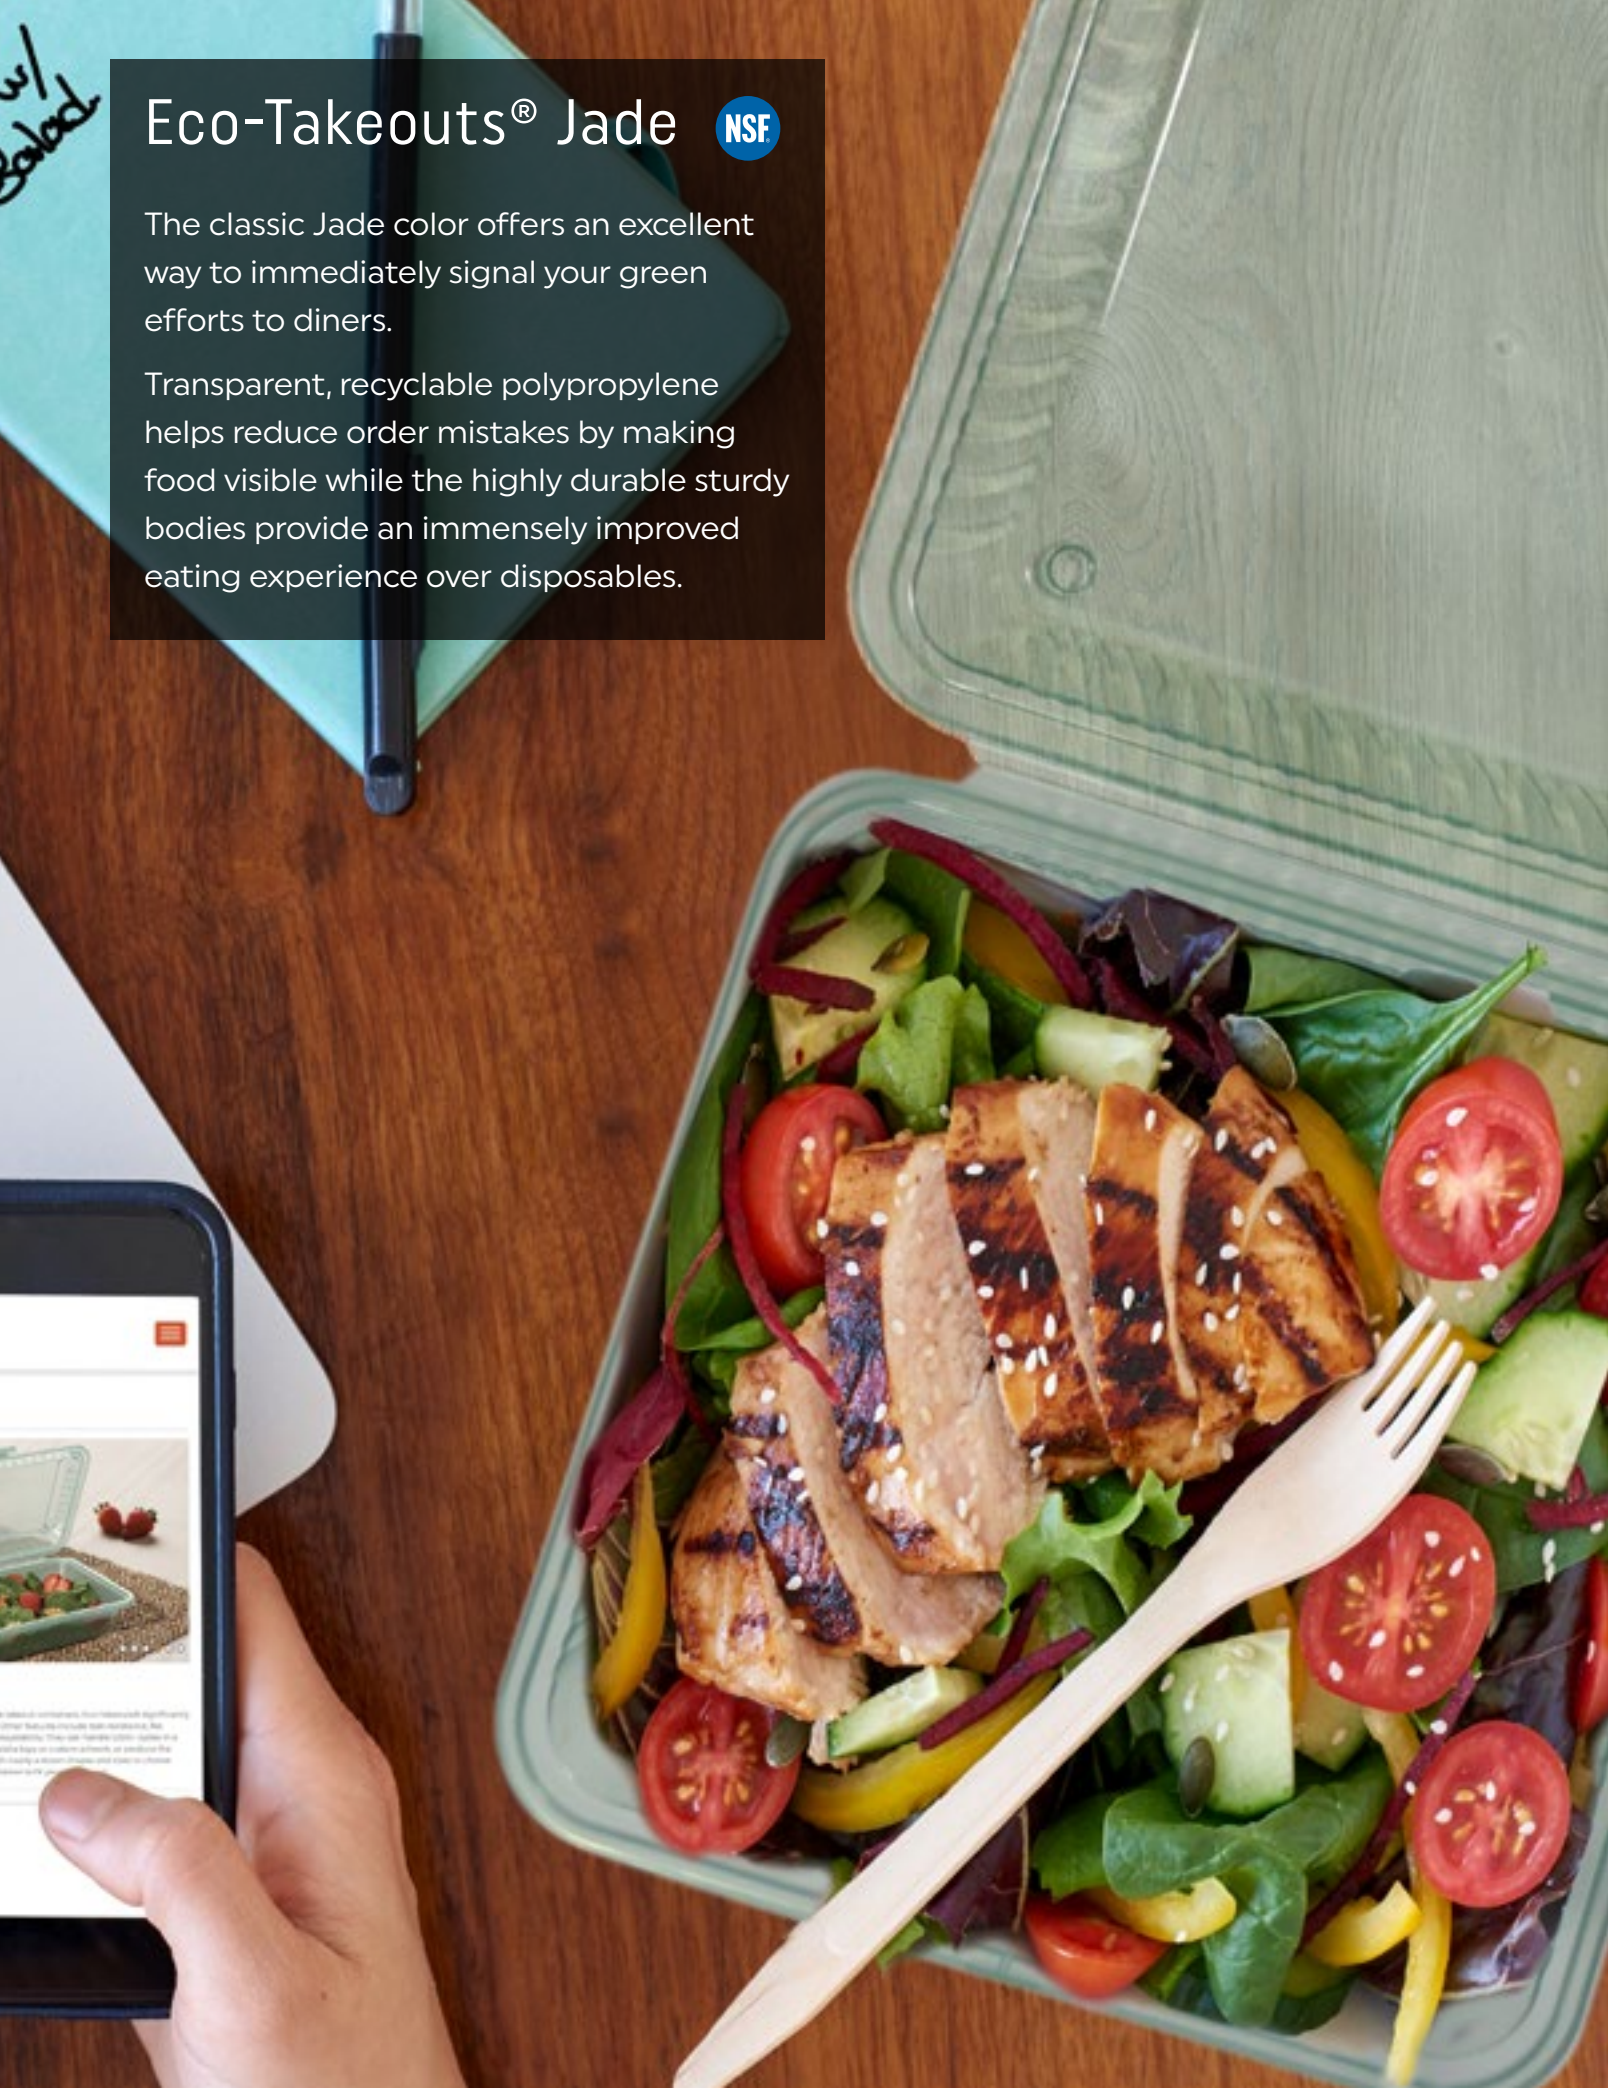

Eco-Takeouts® Jade

The classic Jade color offers an excellent way to immediately signal your green efforts to diners.

Transparent, recyclable polypropylene helps reduce order mistakes by making food visible while the highly durable sturdy bodies provide an immensely improved eating experience over disposables.