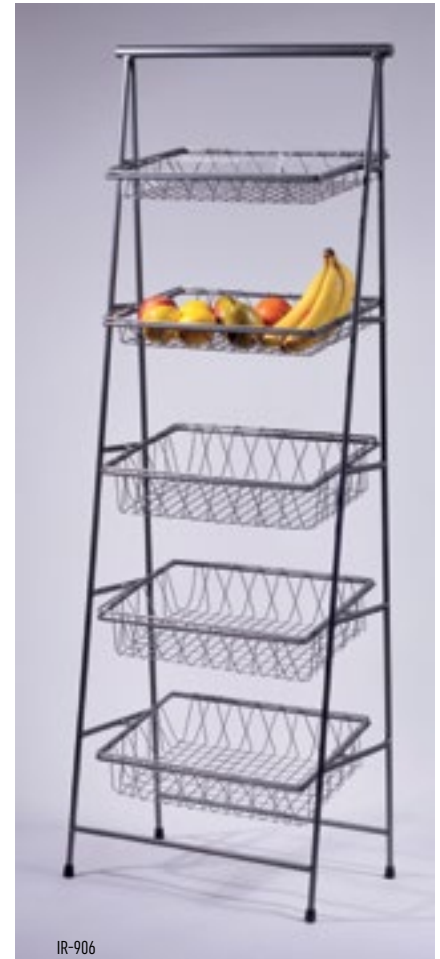

IR-906

Gray Rectangular 5-Tier Tilted Pane Stand
IR-906 23.5" L x 14" W x 64" H 1 ea.

IR-901 fits IR-905 basket.