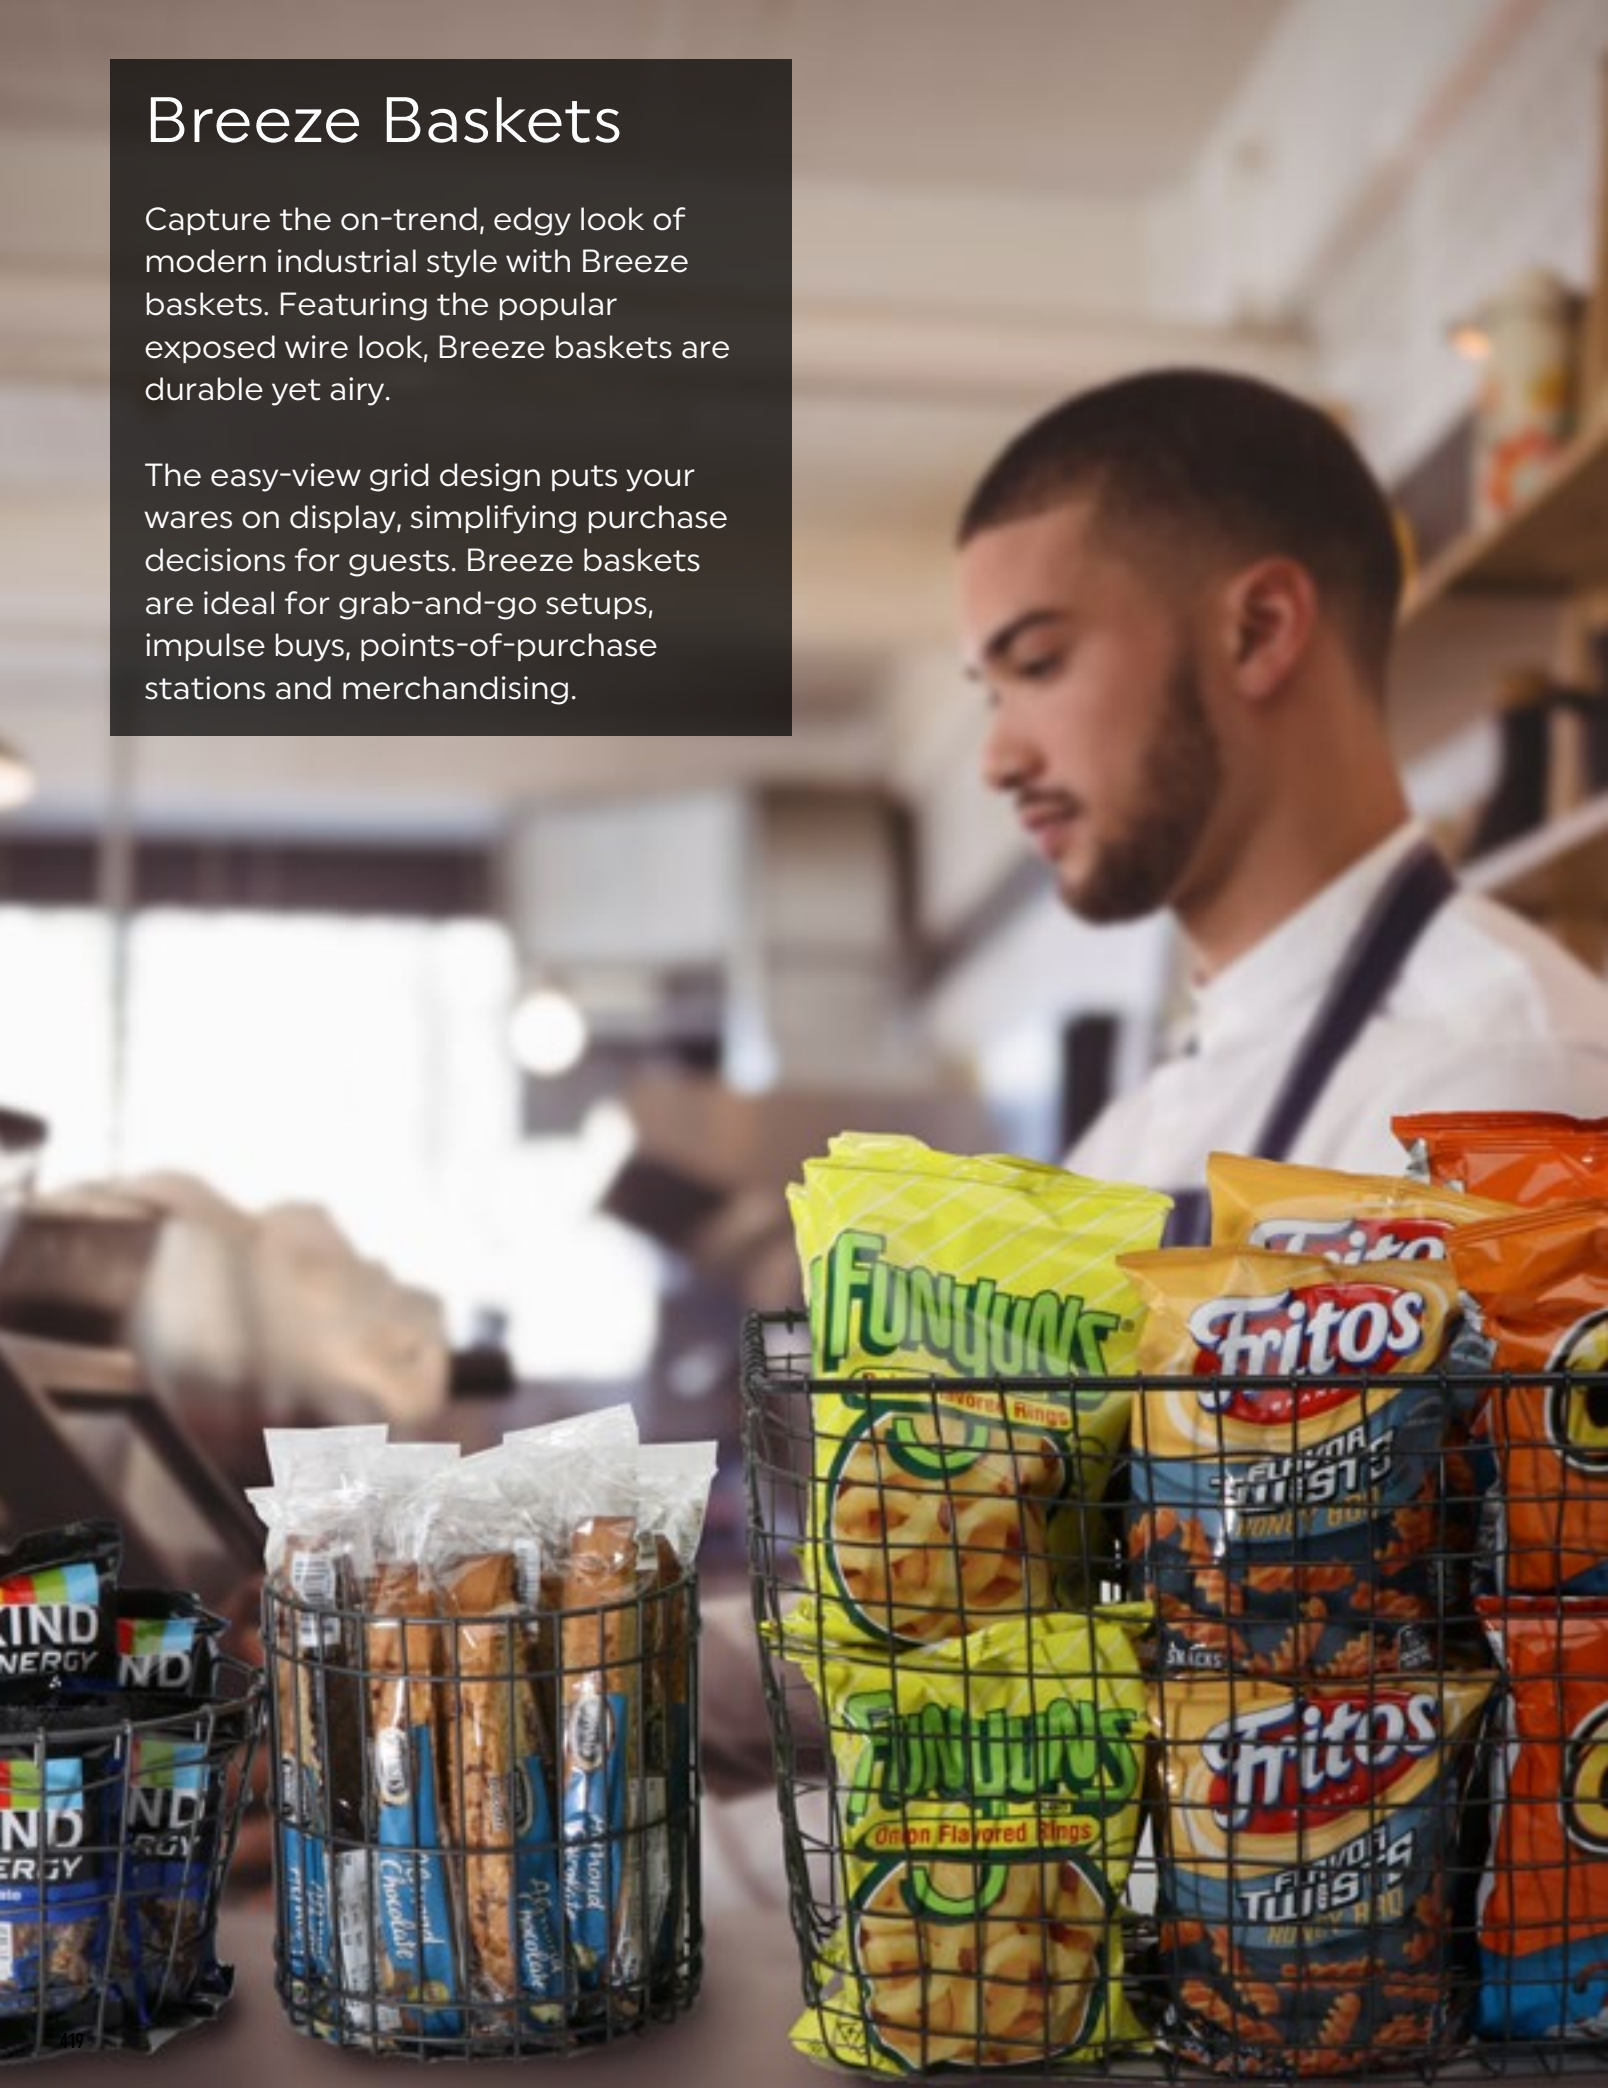

Breeze Baskets

Capture the on-trend, edgy look of modern industrial style with Breeze baskets. Featuring the popular exposed wire look, Breeze baskets are durable yet airy.

The easy-view grid design puts your wares on display, simplifying purchase decisions for guests. Breeze baskets are ideal for grab-and-go setups, impulse buys, points-of-purchase stations and merchandising.