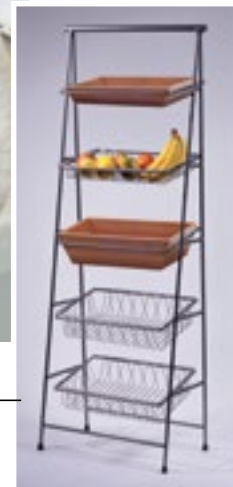

BAMTRY-01 and BAMTRY-02 (fits IR-900, IR-906, IR-907, IR-902)