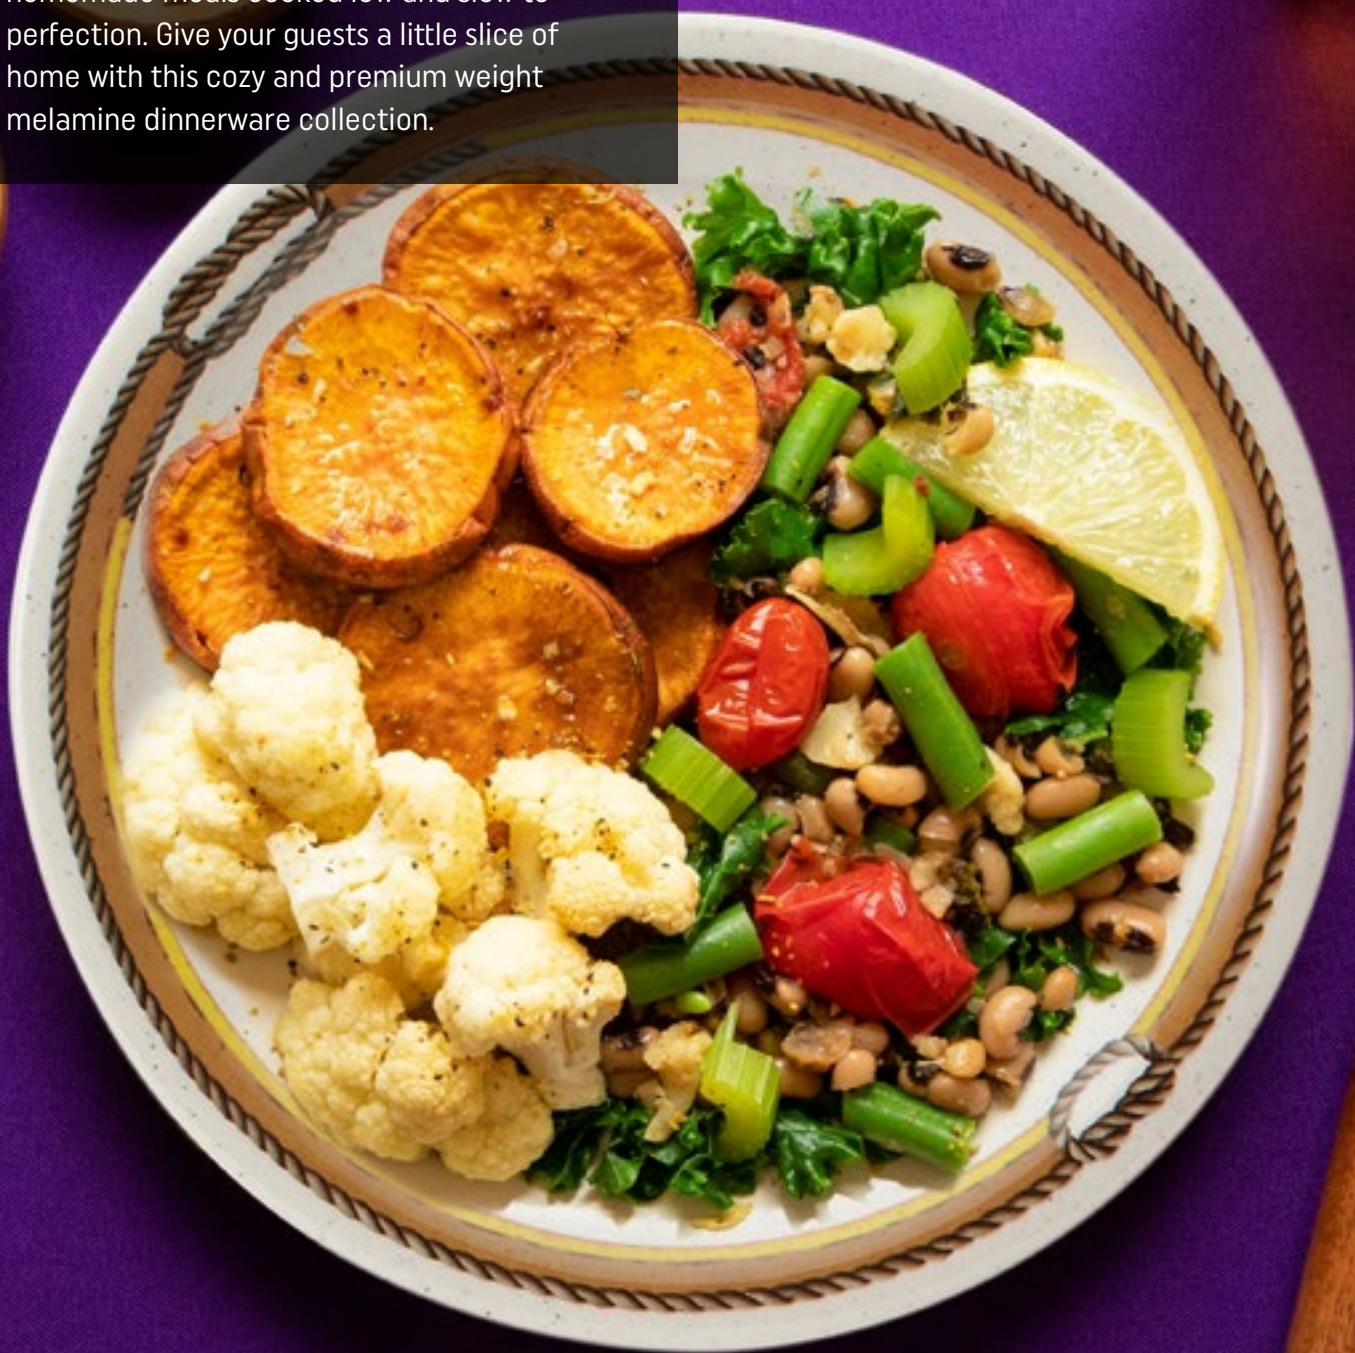

B-454-0X
Narrow Rim Bowl
4.5 oz.
4.75" dia., 1.25" H
4 dz.

B-127-0X
Narrow Rim Bowl
12 oz.
7.25" dia., 1.75" H
2 dz.

Diamond Rodeo

NSF

A classic rope pattern lassos brown and gold rim styling giving the Diamond Rodeo collection a nostalgic, downhome feel. This dinnerware collection evokes memories of homemade meals cooked low and slow to perfection. Give your guests a little slice of home with this cozy and premium weight melamine dinnerware collection.