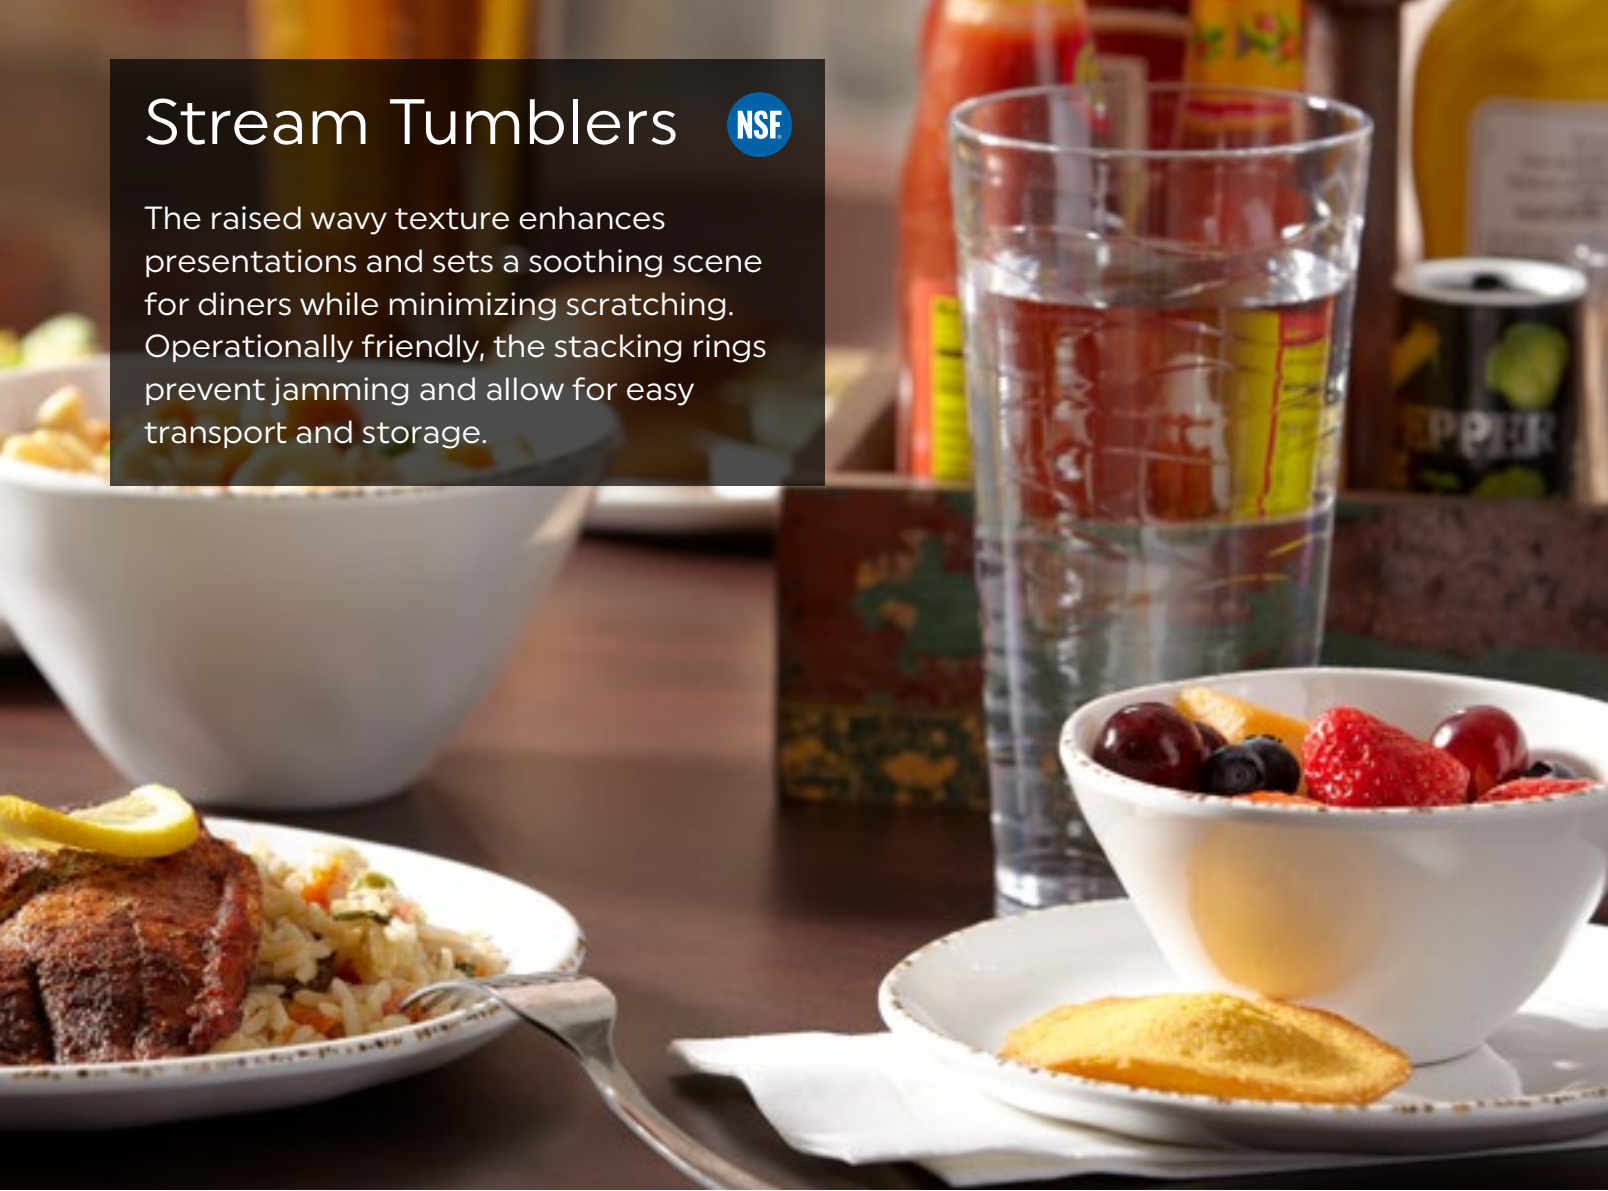

Stream Tumblers

The raised wavy texture enhances presentations and sets a soothing scene for diners while minimizing scratching. Operationally friendly, the stacking rings prevent jamming and allow for easy transport and storage.

ITEM	SW-1476-CL	SW-1477-CL
Description	12 oz. (355 ml)	20 oz. (591 ml)
Rim-full	12.5 oz. (370 ml)	21 oz. (621 ml)
Max dia.	2.9" (7.4 cm)	3.4" (8.6 cm)
Height	5.4" (13.7 cm)	6.5" (16.5 cm)
Rack size	25 compart. w/ 2 extenders	20 compart. w/ 3 extenders
Case pack / Cube	2 dz. / 0.28	2 dz. / 0.43
Weight	4.9 lbs. (2.2 kg)	6.6 lbs (3 kg)
Material	SAN	SAN
BPA Free	YES	YES
Customization	NO	NO
Color	CL (Clear only)	CL (Clear only)