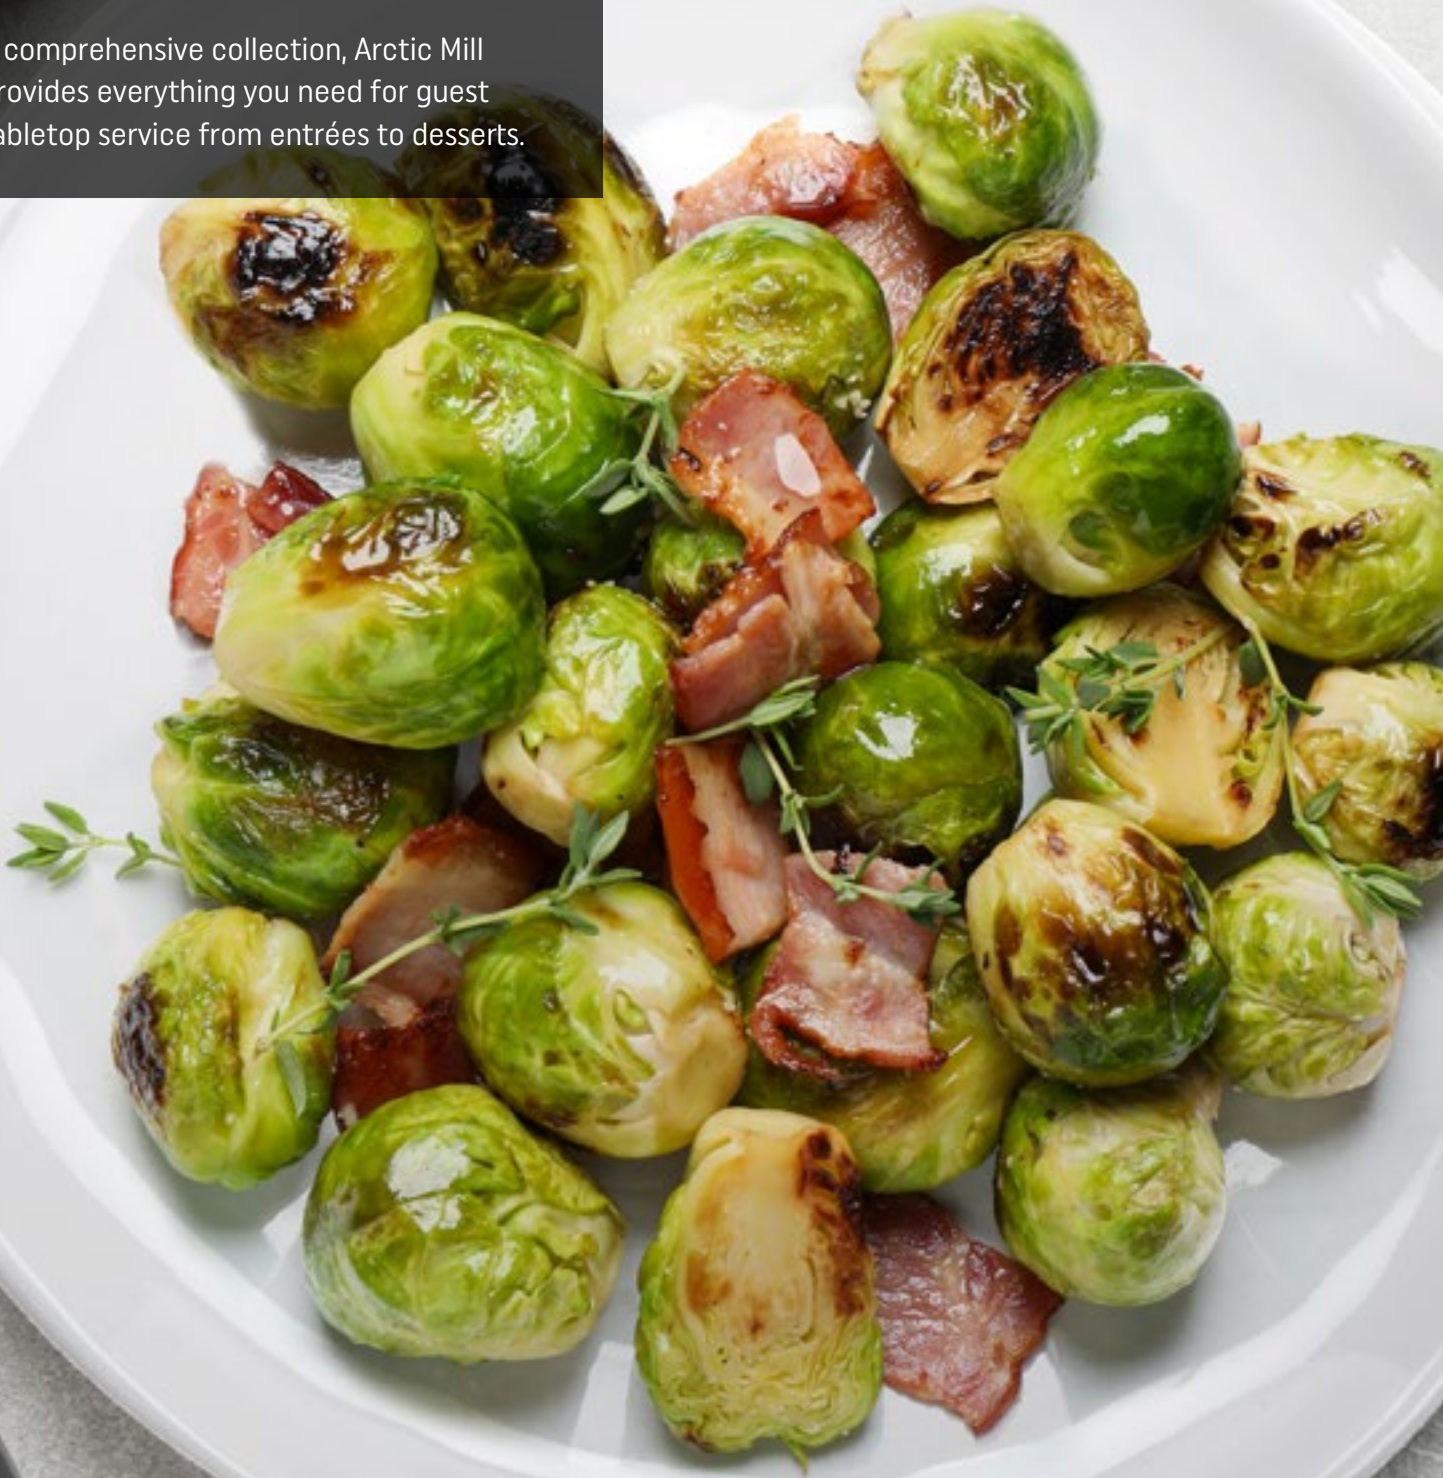

Arctic Mill

NSF

Arctic Mill sets the new standard for dazzling white melamine with a bright, lustrous white, coupe design and organic textures for 21st century plating.

A comprehensive collection, Arctic Mill provides everything you need for guest tabletop service from entrées to desserts.