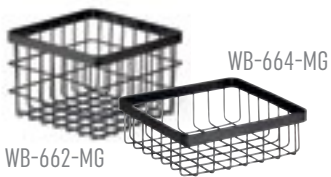

WB-662-MG

WB-664-MG

9" x 6"