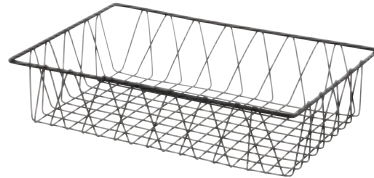

WB-954-BK

Rectangular Wire Basket

WB-953- 18" L x 12" W x 2" H

1 ea.

WB-954- 18" L x 12" W x 4" H

1 ea.

Fits Stands IR-900, IR-902, IR-906, IR-907, IR-951, IR-951T, IR-952, IR-952T

Baskets WB-953, WB-954 only available in BK and SV

AVAILABLE BASKET COLORS