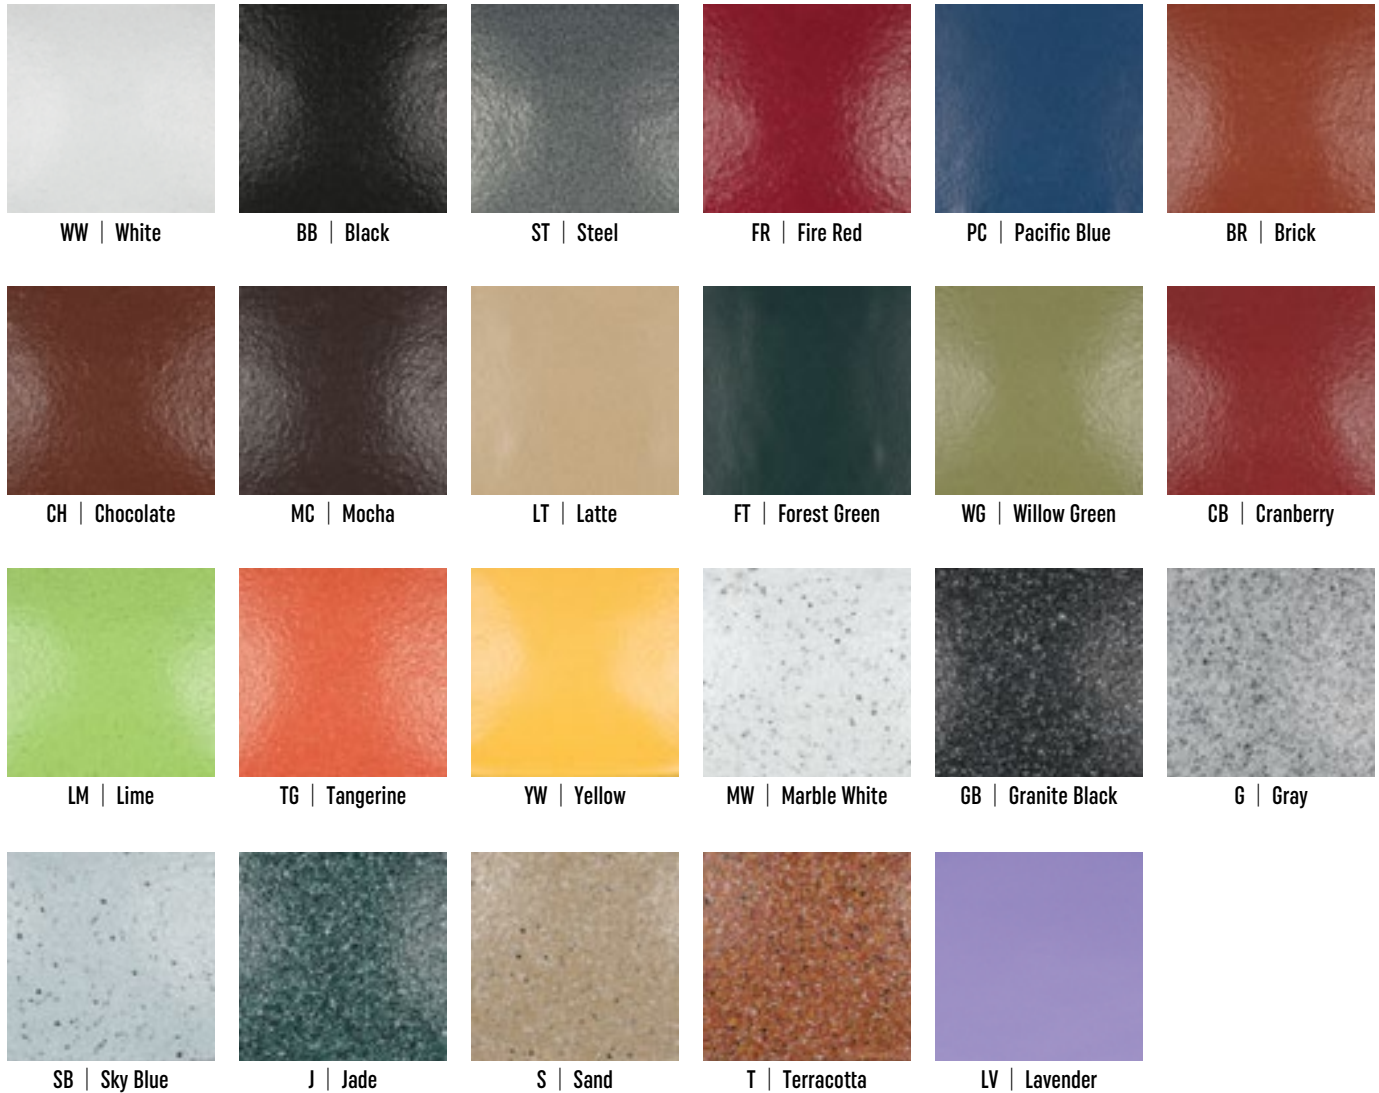

Bugambilia® Color Swatches

Unless noted, all products stocked in Classic White (WW). Allow 3-4 week lead time for all other colors.

Buffet & Banquetting

Cold Systems

Hot & Cold Systems