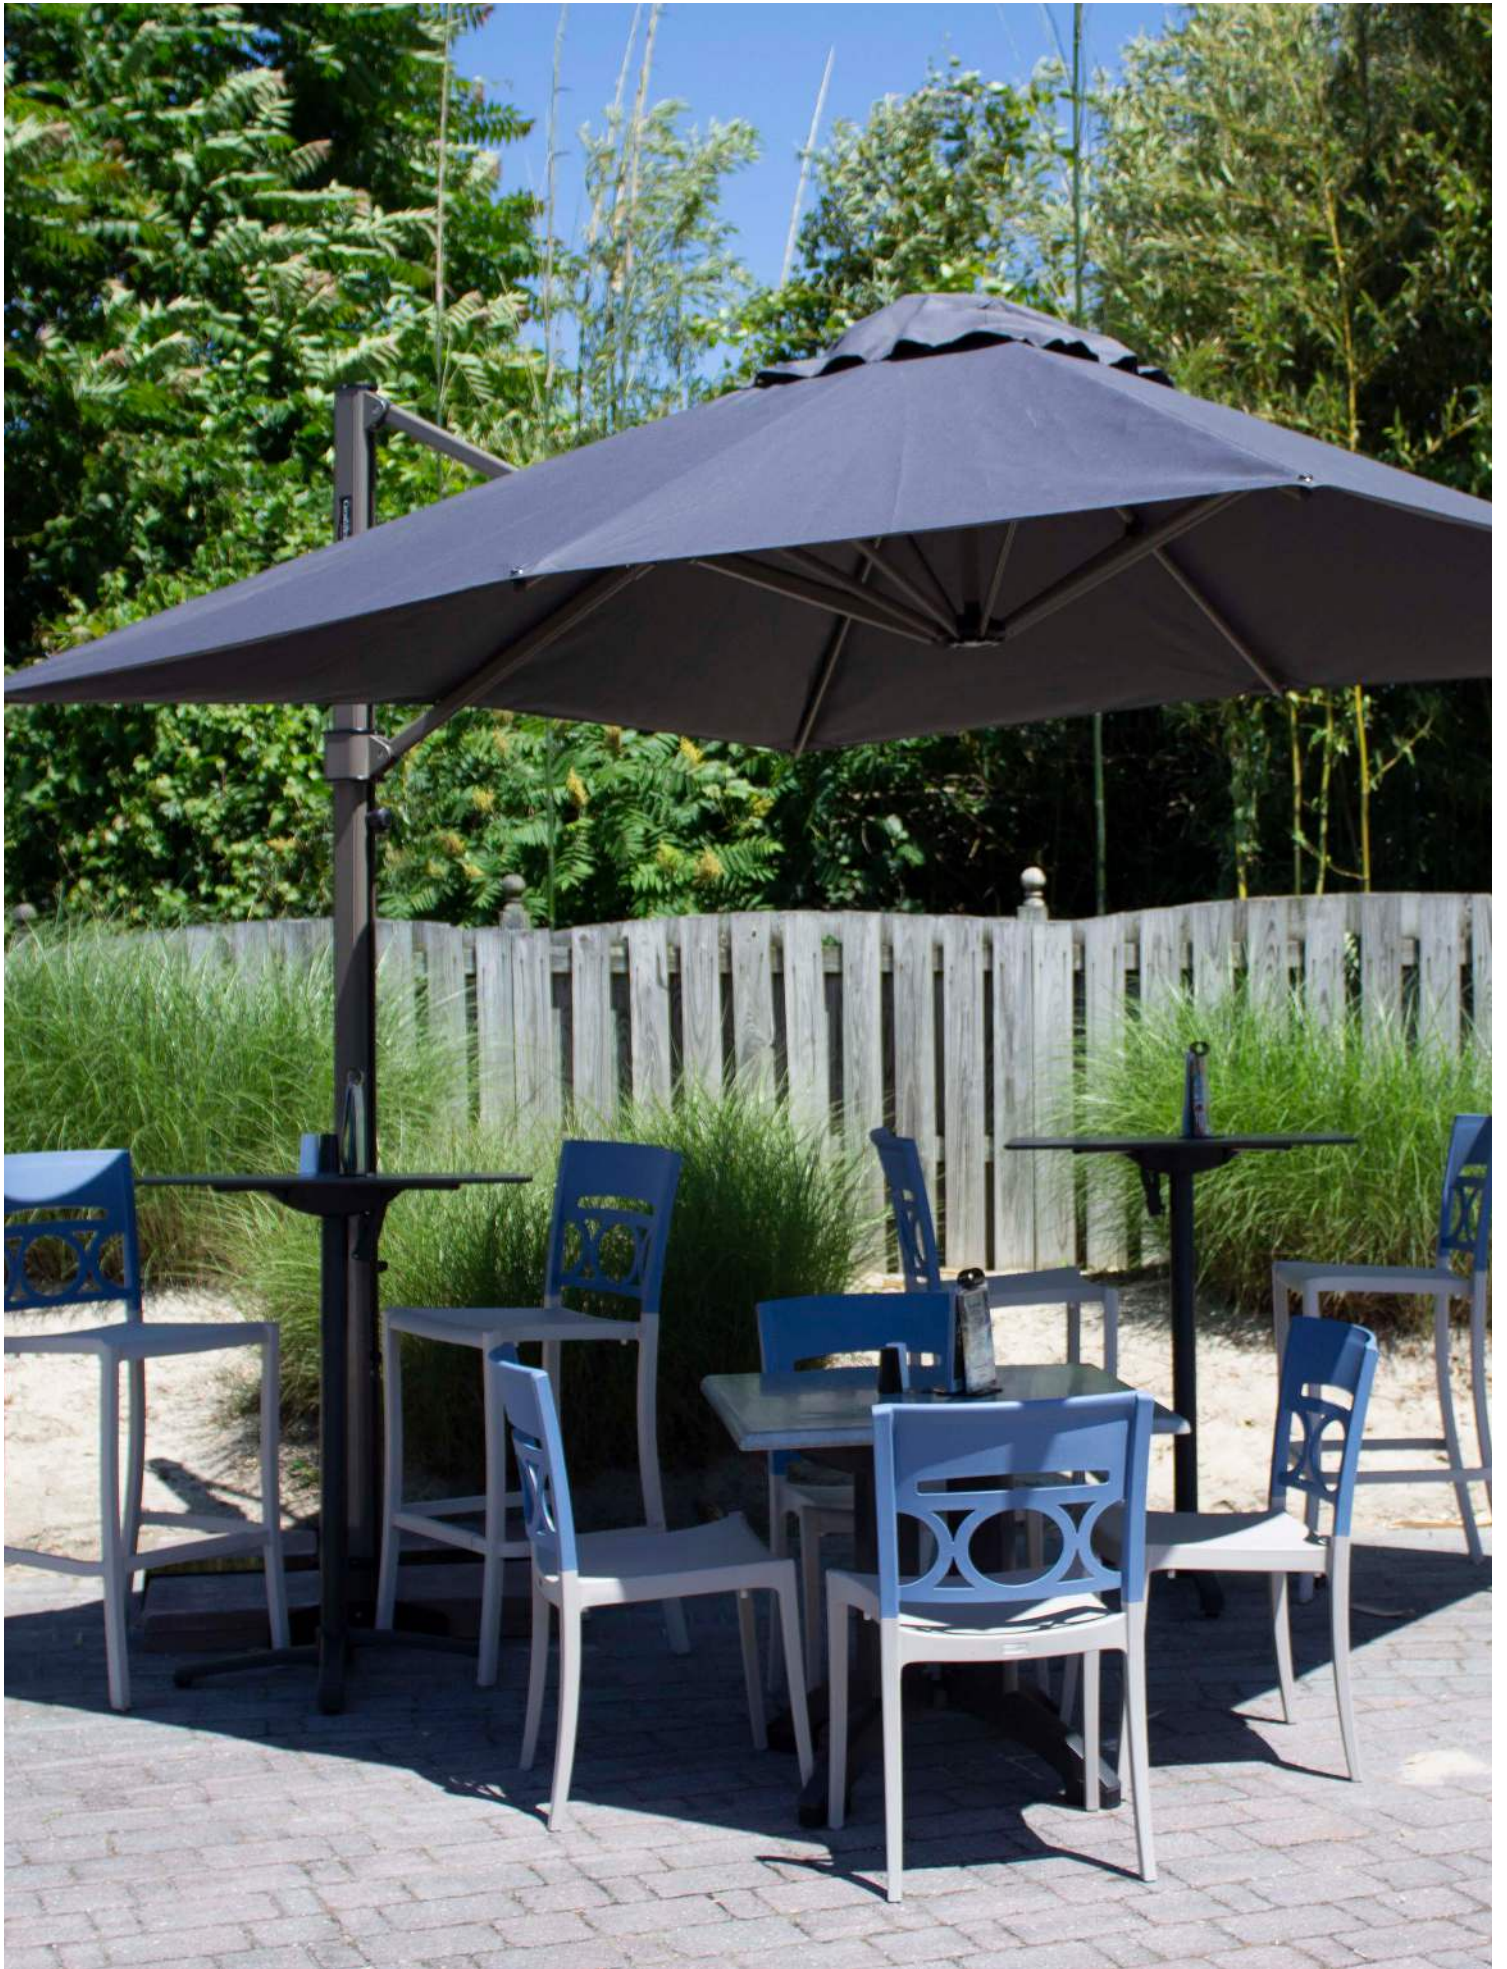

Tested to withstand 40 mph sustained winds

Effortless position and angle changes

Recacril® Marine Grade Acrylic Fabric Canopy

Easy to operate crank mechanism

Windmaster

7.5' and 9' round
Umbrella

Our top-of-the-line umbrellas feature colorfast Recacril® Marine Grade acrylic fabric to meet the demands of exterior use. Replaceable fabric and fiberglass ribs combined with a heavy-duty aluminum pole for extra strength and long life. The hooked pin allows for easy pulley cord tie-up, and we've added holes for additional adjustment points.