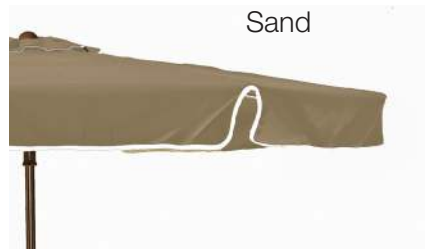

Sand Anchor Sold Separately
Ancrage sable vendu séparément
Ancla de arena se vende por separado