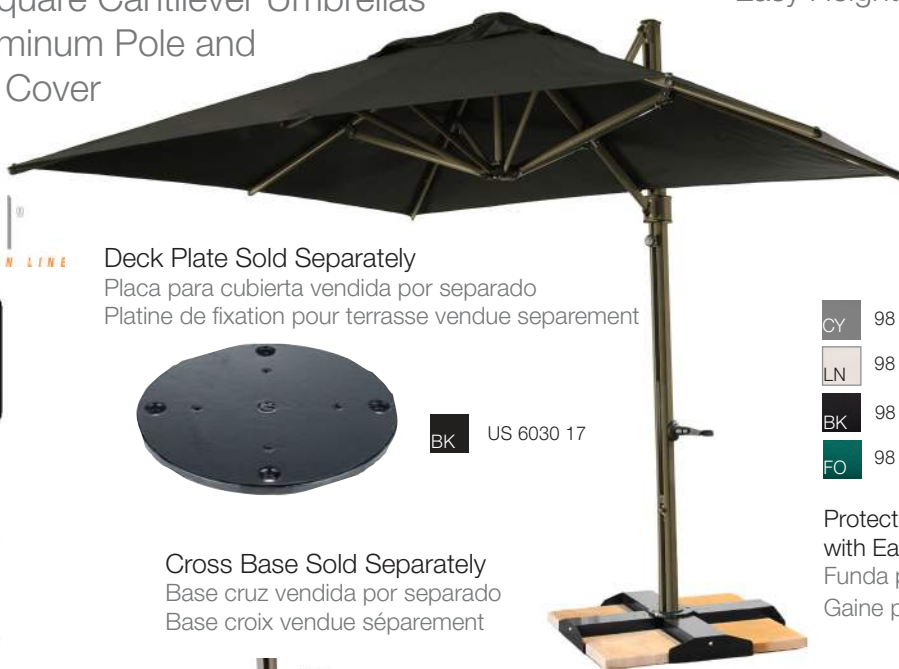

Toile
Frame
Estructura
Structure

Windmaster10
10 Ft. Square Cantilever Umbrellas
with Aluminum Pole and
Storage Cover

High Quality Crank Mechanism
Easy Height Adjustment

reco³cril[®]
DESIGN LINE

Deck Plate Sold Separately
Placa para cubierta vendida por separado
Platine de fixation pour terrasse vendue separement