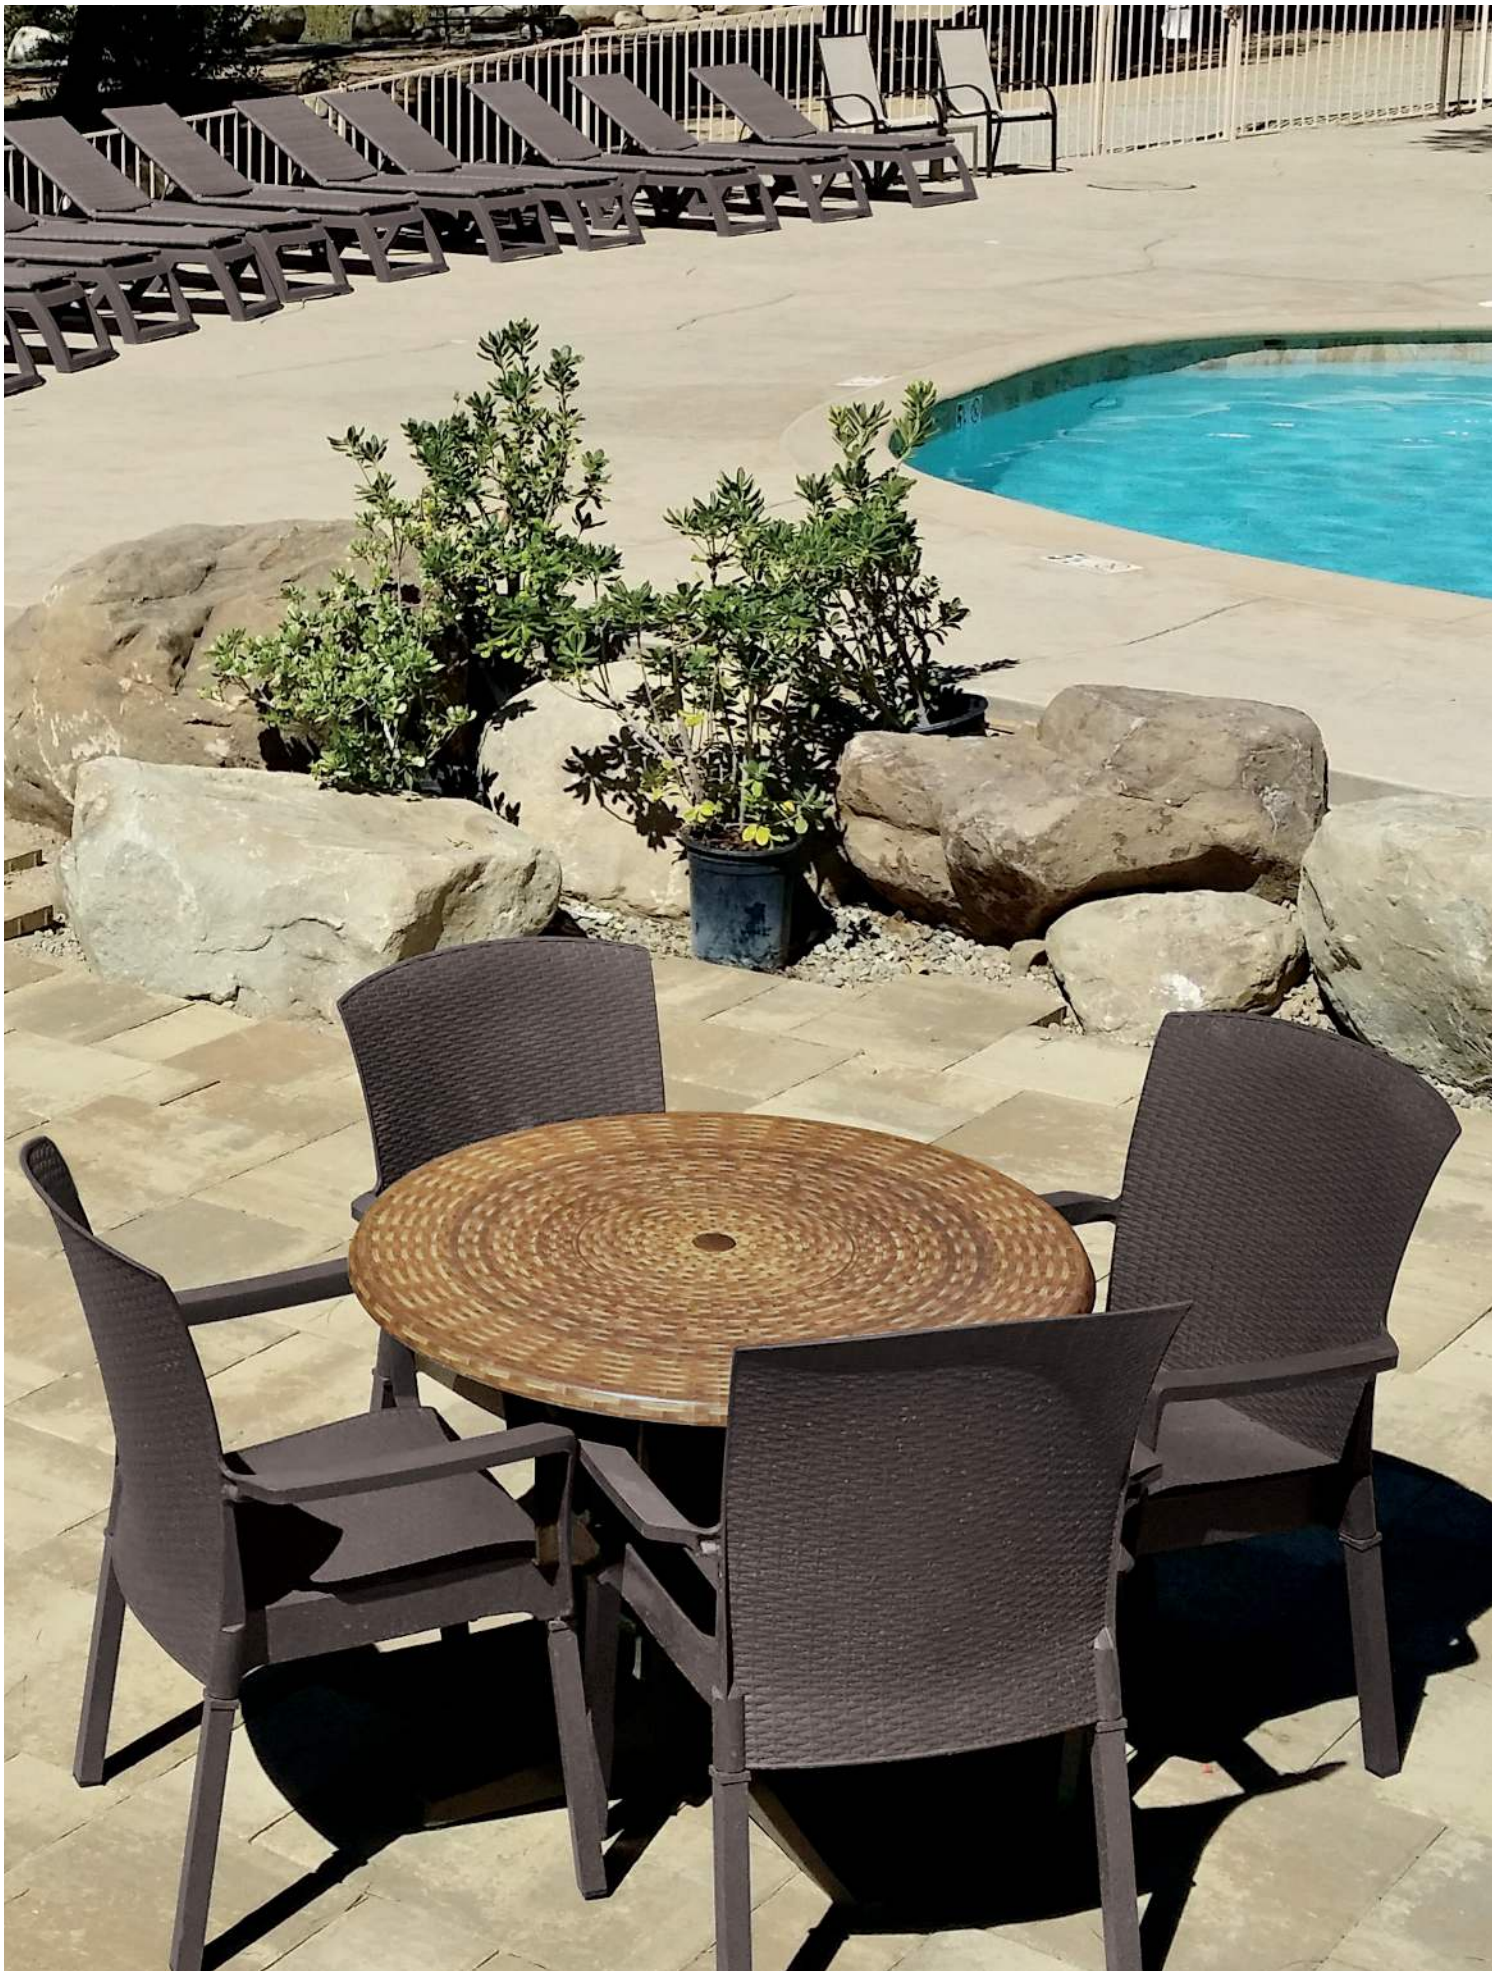

Omega

Round, Lateral, and Square Tables

Omega complete tables combine our ever-popular and easy-to-assemble resin bases with a new tabletop rated E1, specially designed with a coordinating resin edge. A 30 years proven technology provides an extraordinary resistance to scratching, abrasion and impacts.