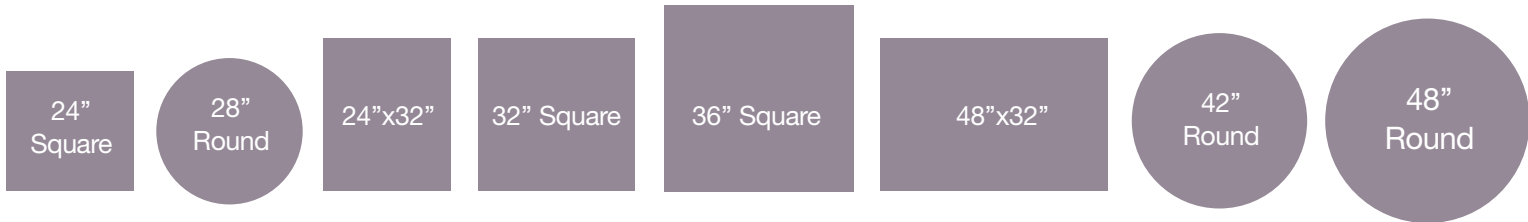

Arizona

Fits with all Grosfillex table bases.

* Limited Stock Available

Click here for
TABLETOP TO BASE EASY GUIDE
Compatibilité plateaux et pieds de tables
Compatibilidad de cubiertas y pies de mesas