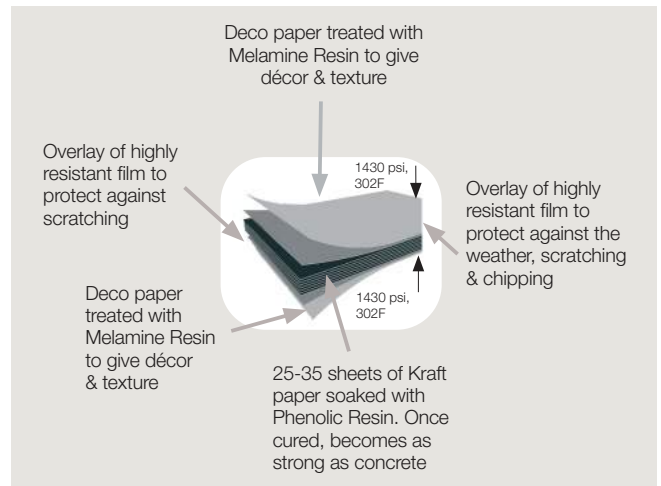

Light Oak

White Marble

Click here for
TABLETOP TO BASE EASY GUIDE
Compatibilité plateaux et pieds de tables
Compatibilidad de cubiertas y pies de mesas

HPL

touch table tops

base sold separately
X-One

Durable and beautiful, our new HPL Compact Touch offers the look and feel of genuine wood or mineral surfaces. Suitable for indoor or out, these tabletops will stand up to years of commercial use.