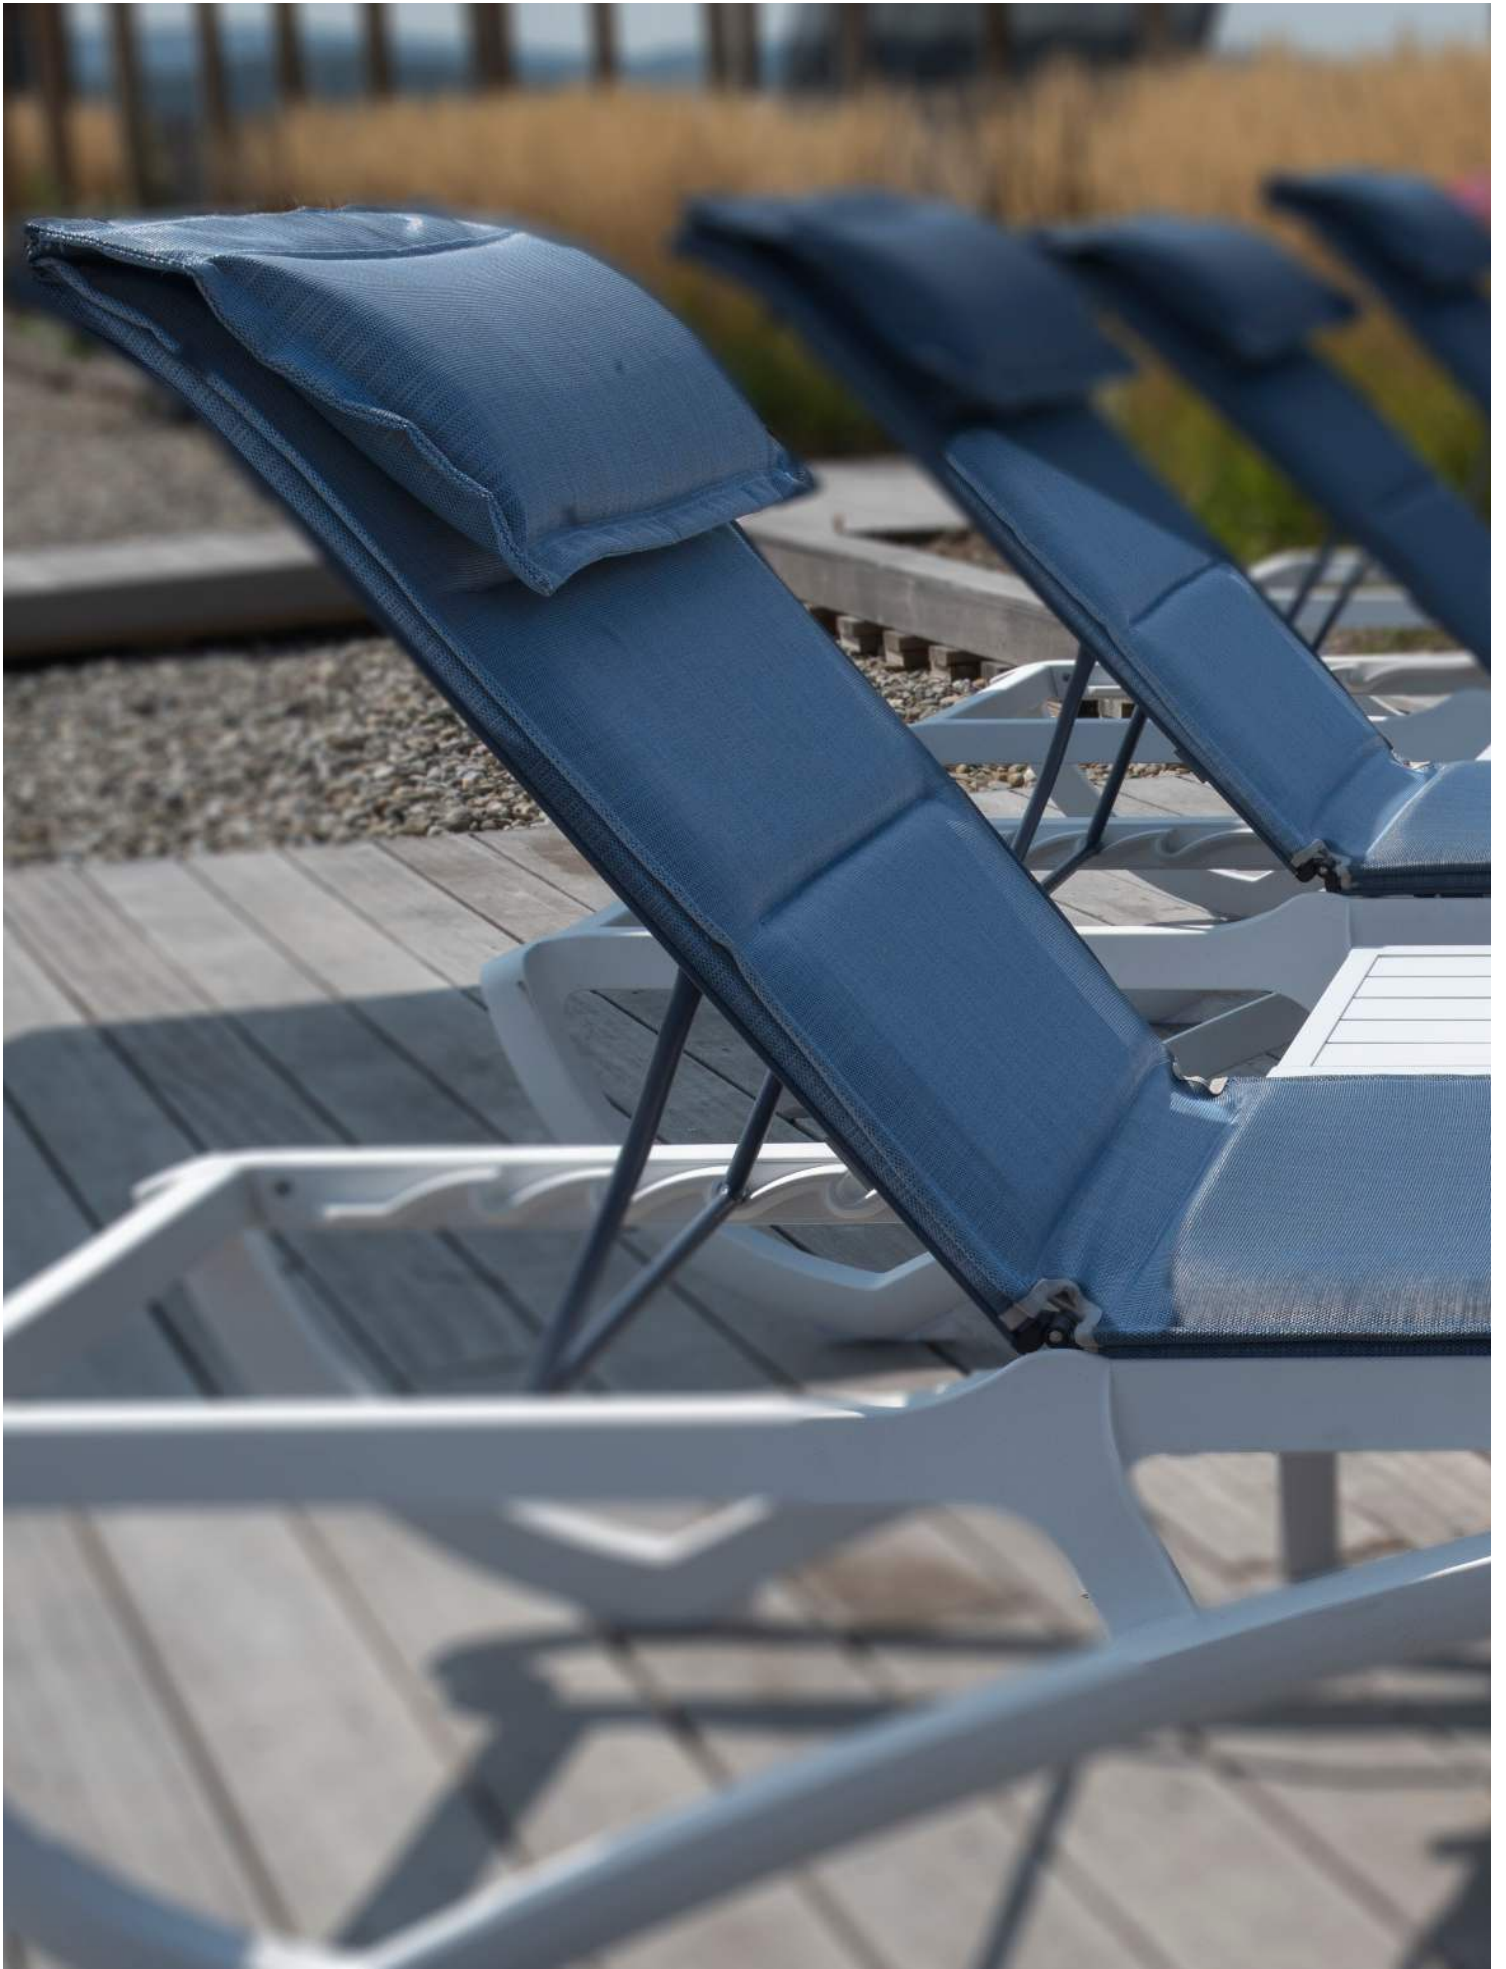

Tela alta calidad, indeformable,

tratada anti UV, anti bacterias.

4-position adjustable sling

Removable headrest for added comfort

Mildew, stain and fade resistant

Sunset chaise

High quality fabric, no deformation.
Antibacterial and anti UV.
Toile haute qualité, indéformable,
traitée anti UV et anti bactéries.
Tela alta calidad, indeformable,
tratada anti UV, anti bacterias.