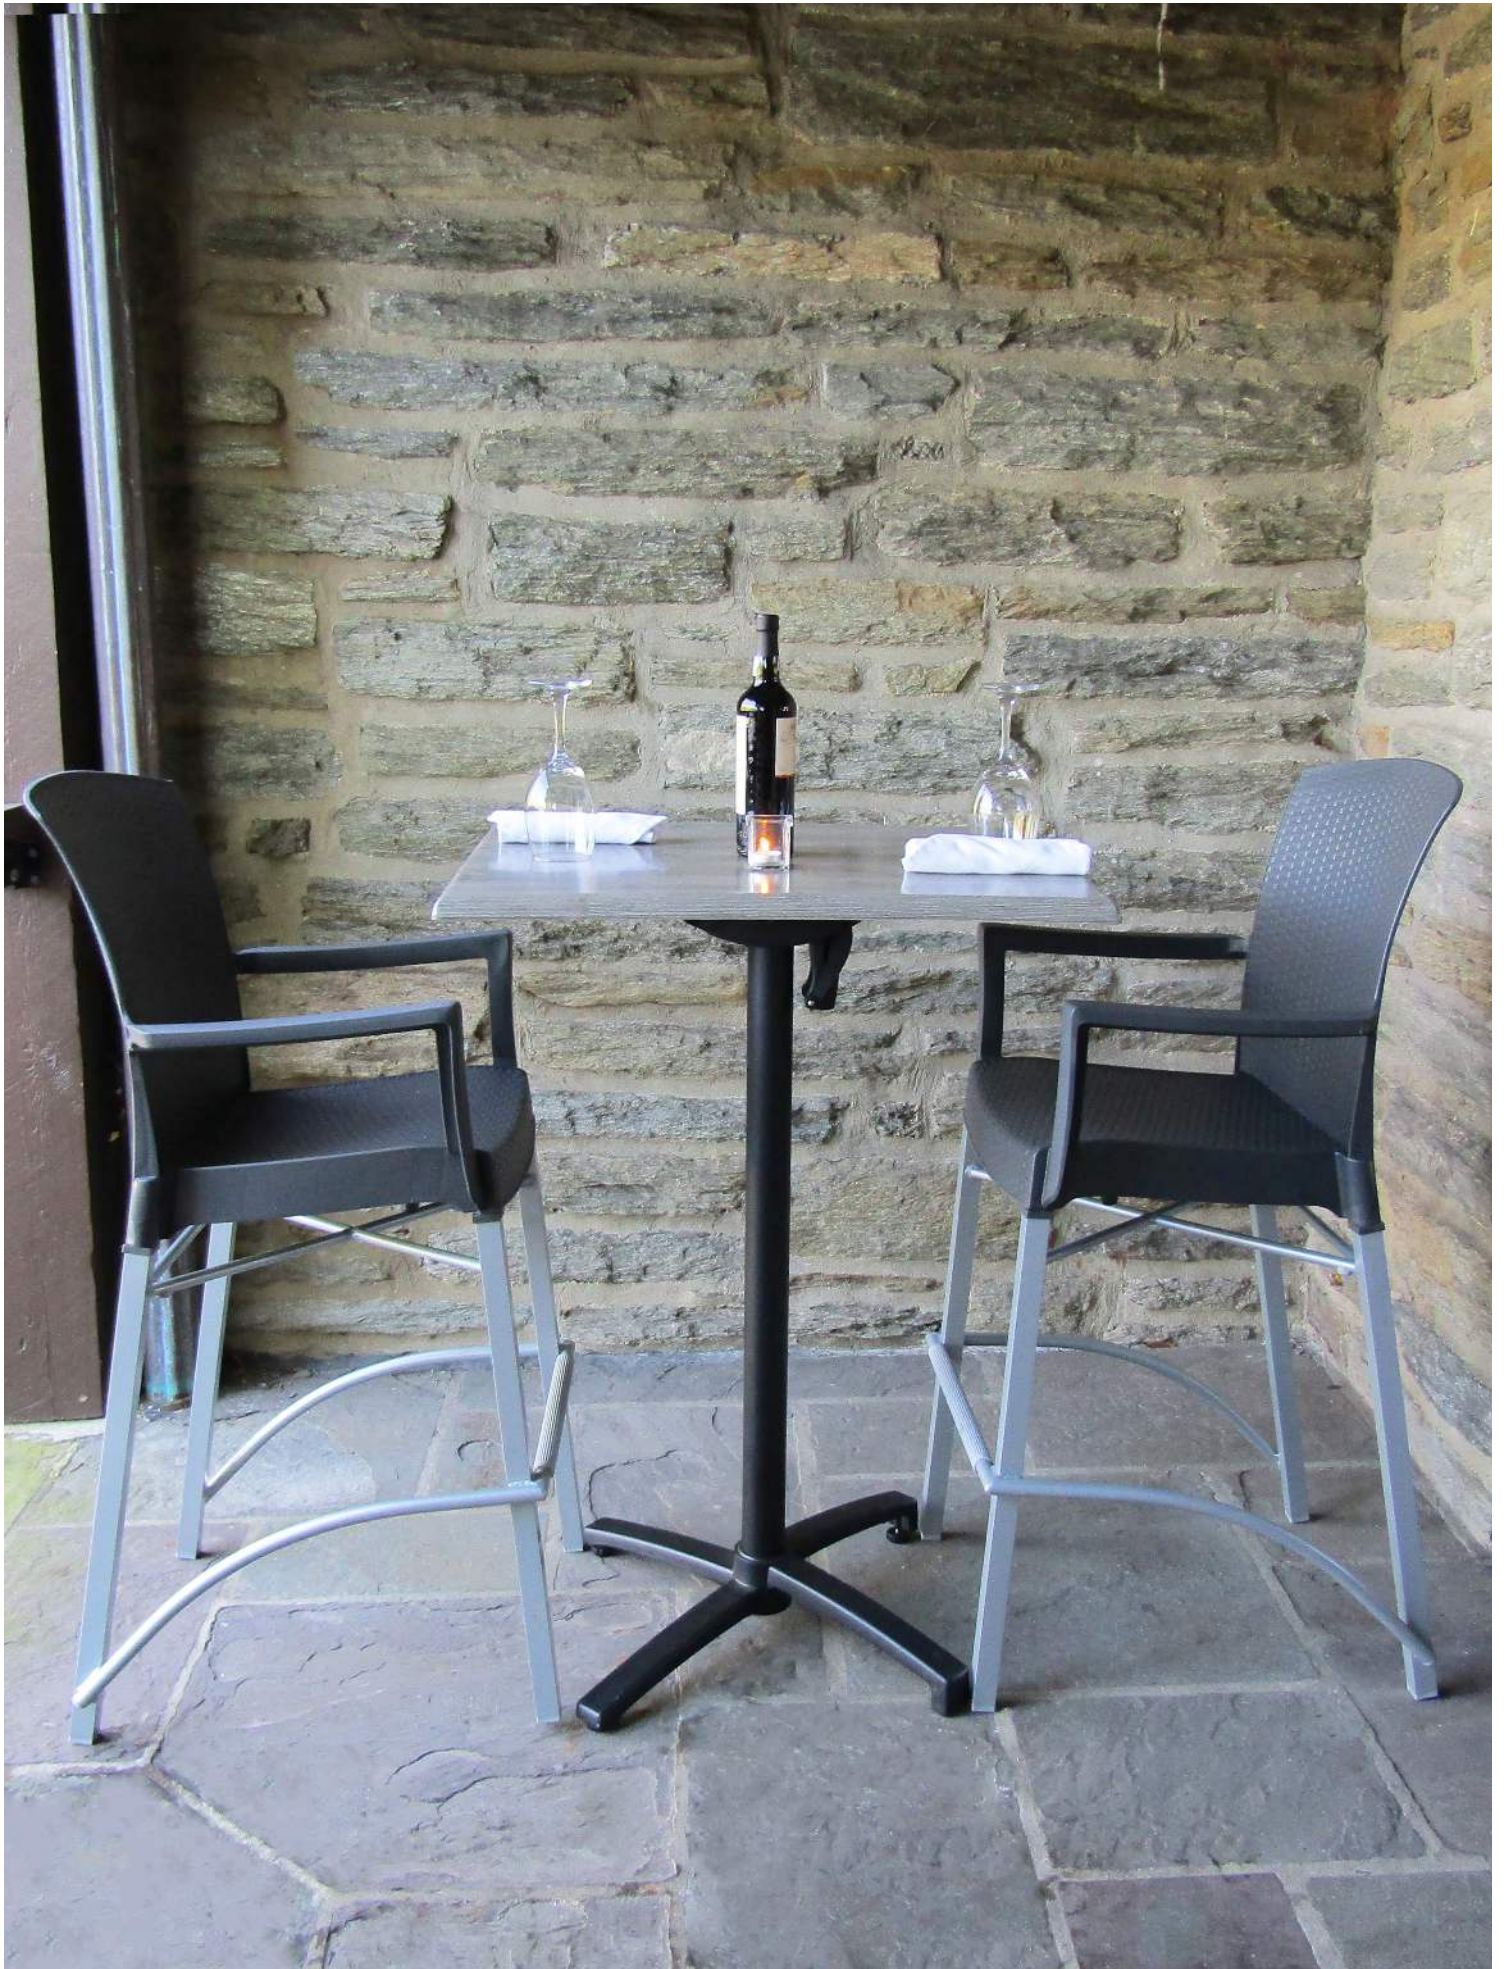

Bronze

Charcoal

French Taupe

BARSTOOL WITH ARMS

Bronze

Charcoal

French Taupe

ARMCHAIR