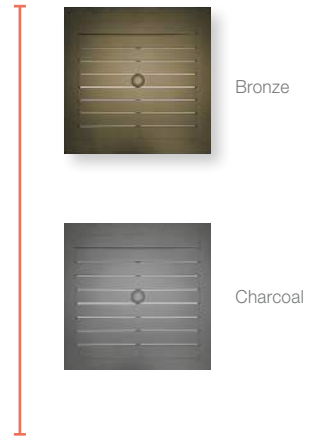

34" Square

34"x48"

NEW 69"x39"

34"x34" stacks up to 7

48"x34" stacks up to 3

100% Aluminum

=

Umbrella Hole