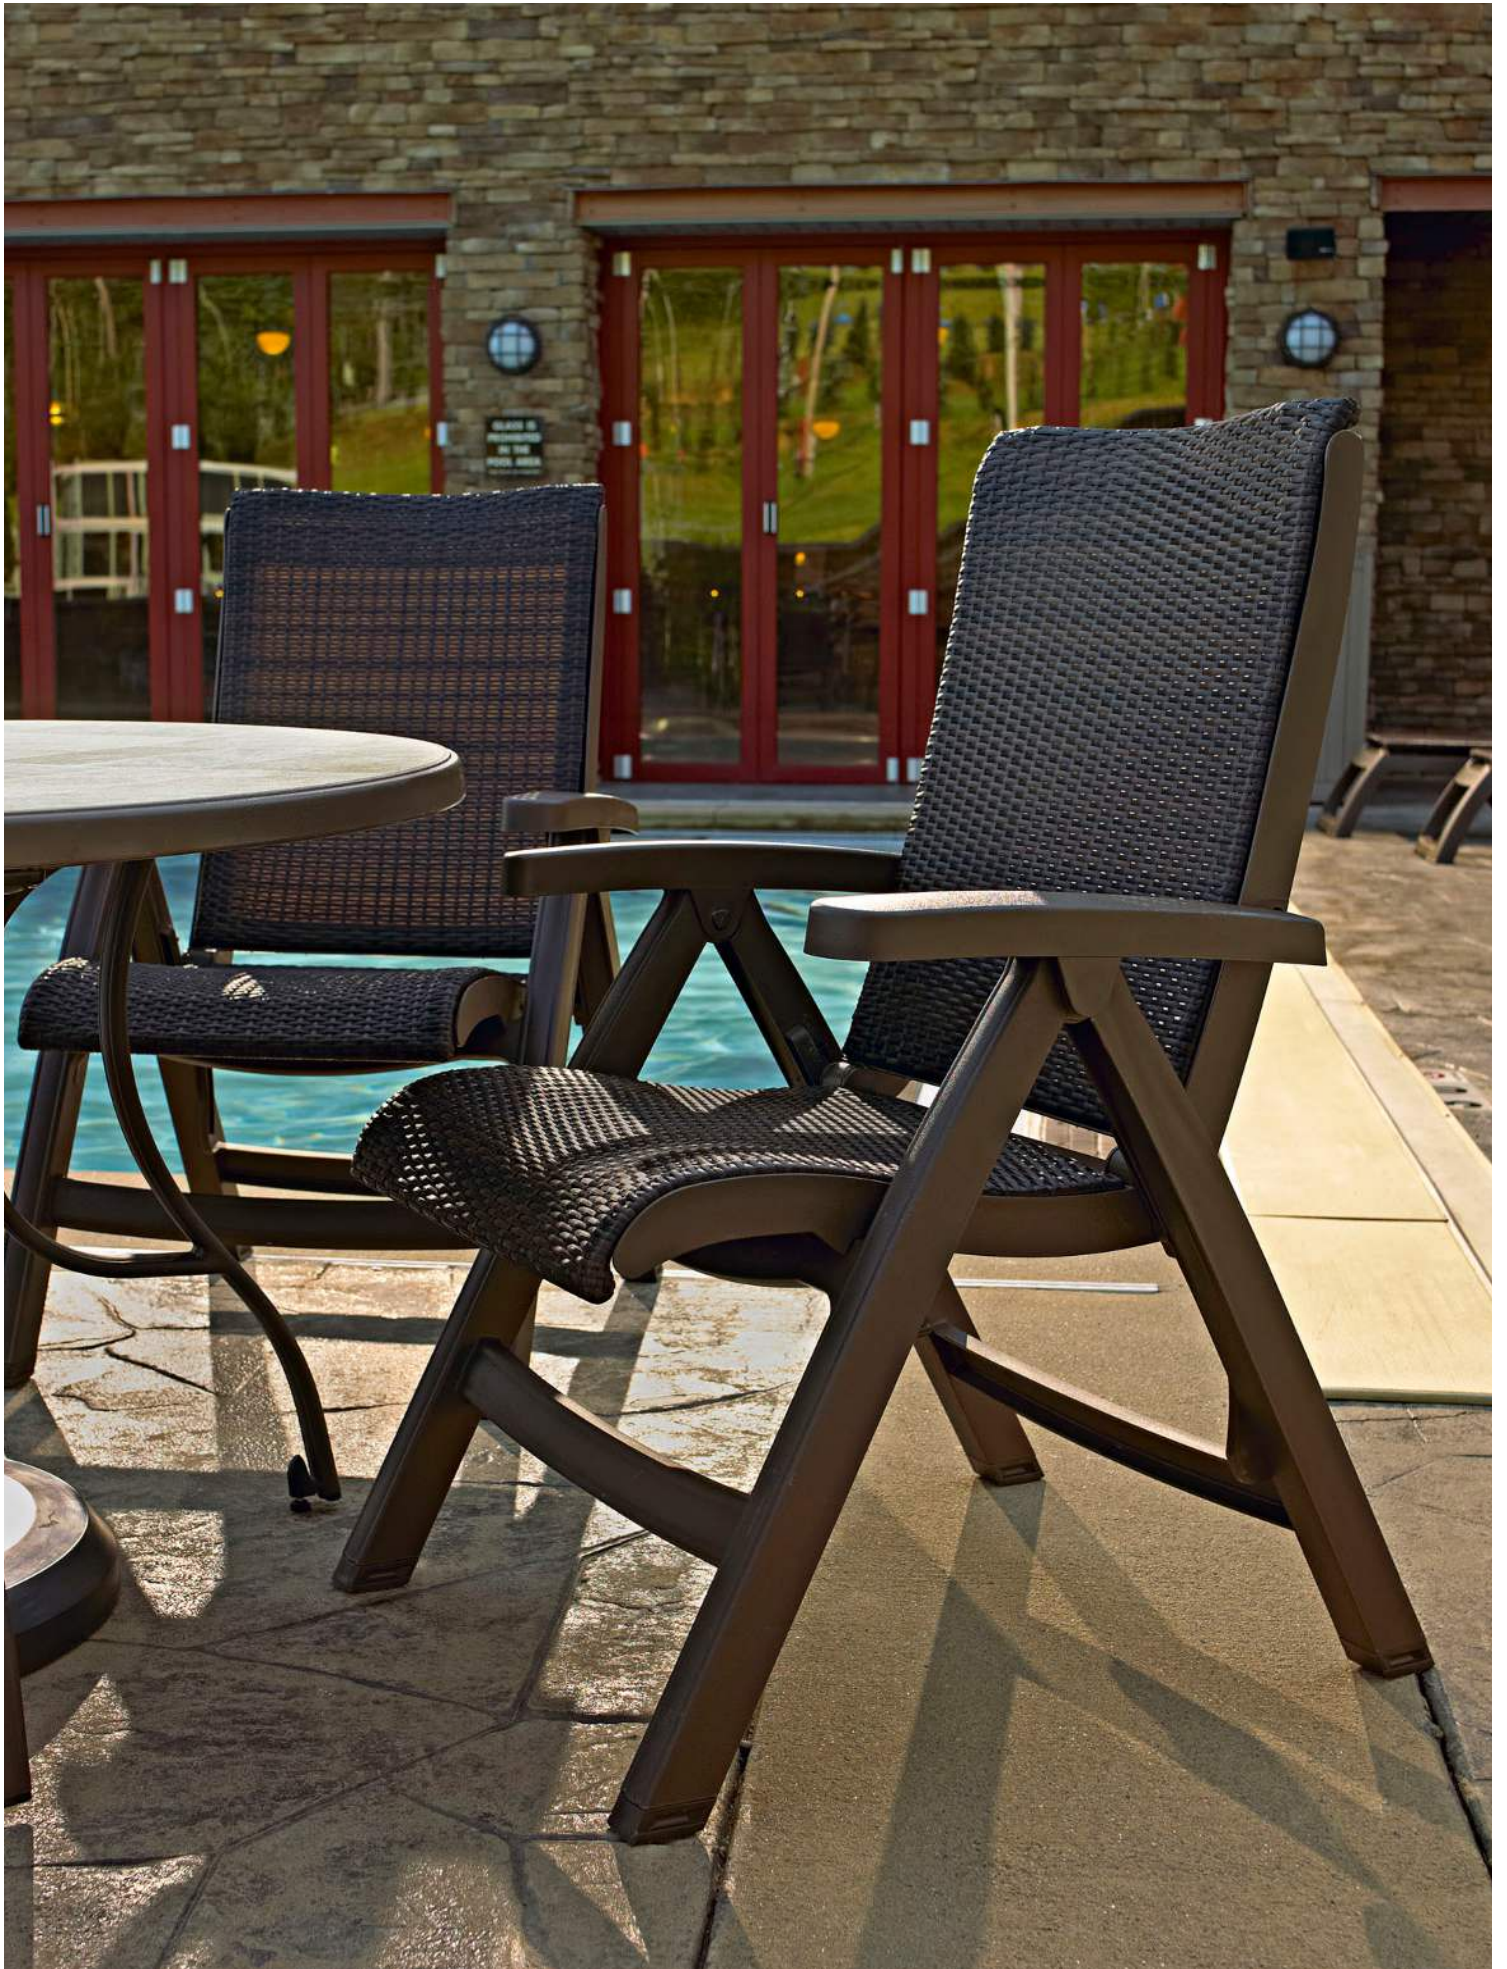

Mochaccino | French Taupe

Espresso | Bronze

4-position adjustable sling

=

Folds for easy storage

Folds for easy storage

Jamaica Beach

chaise