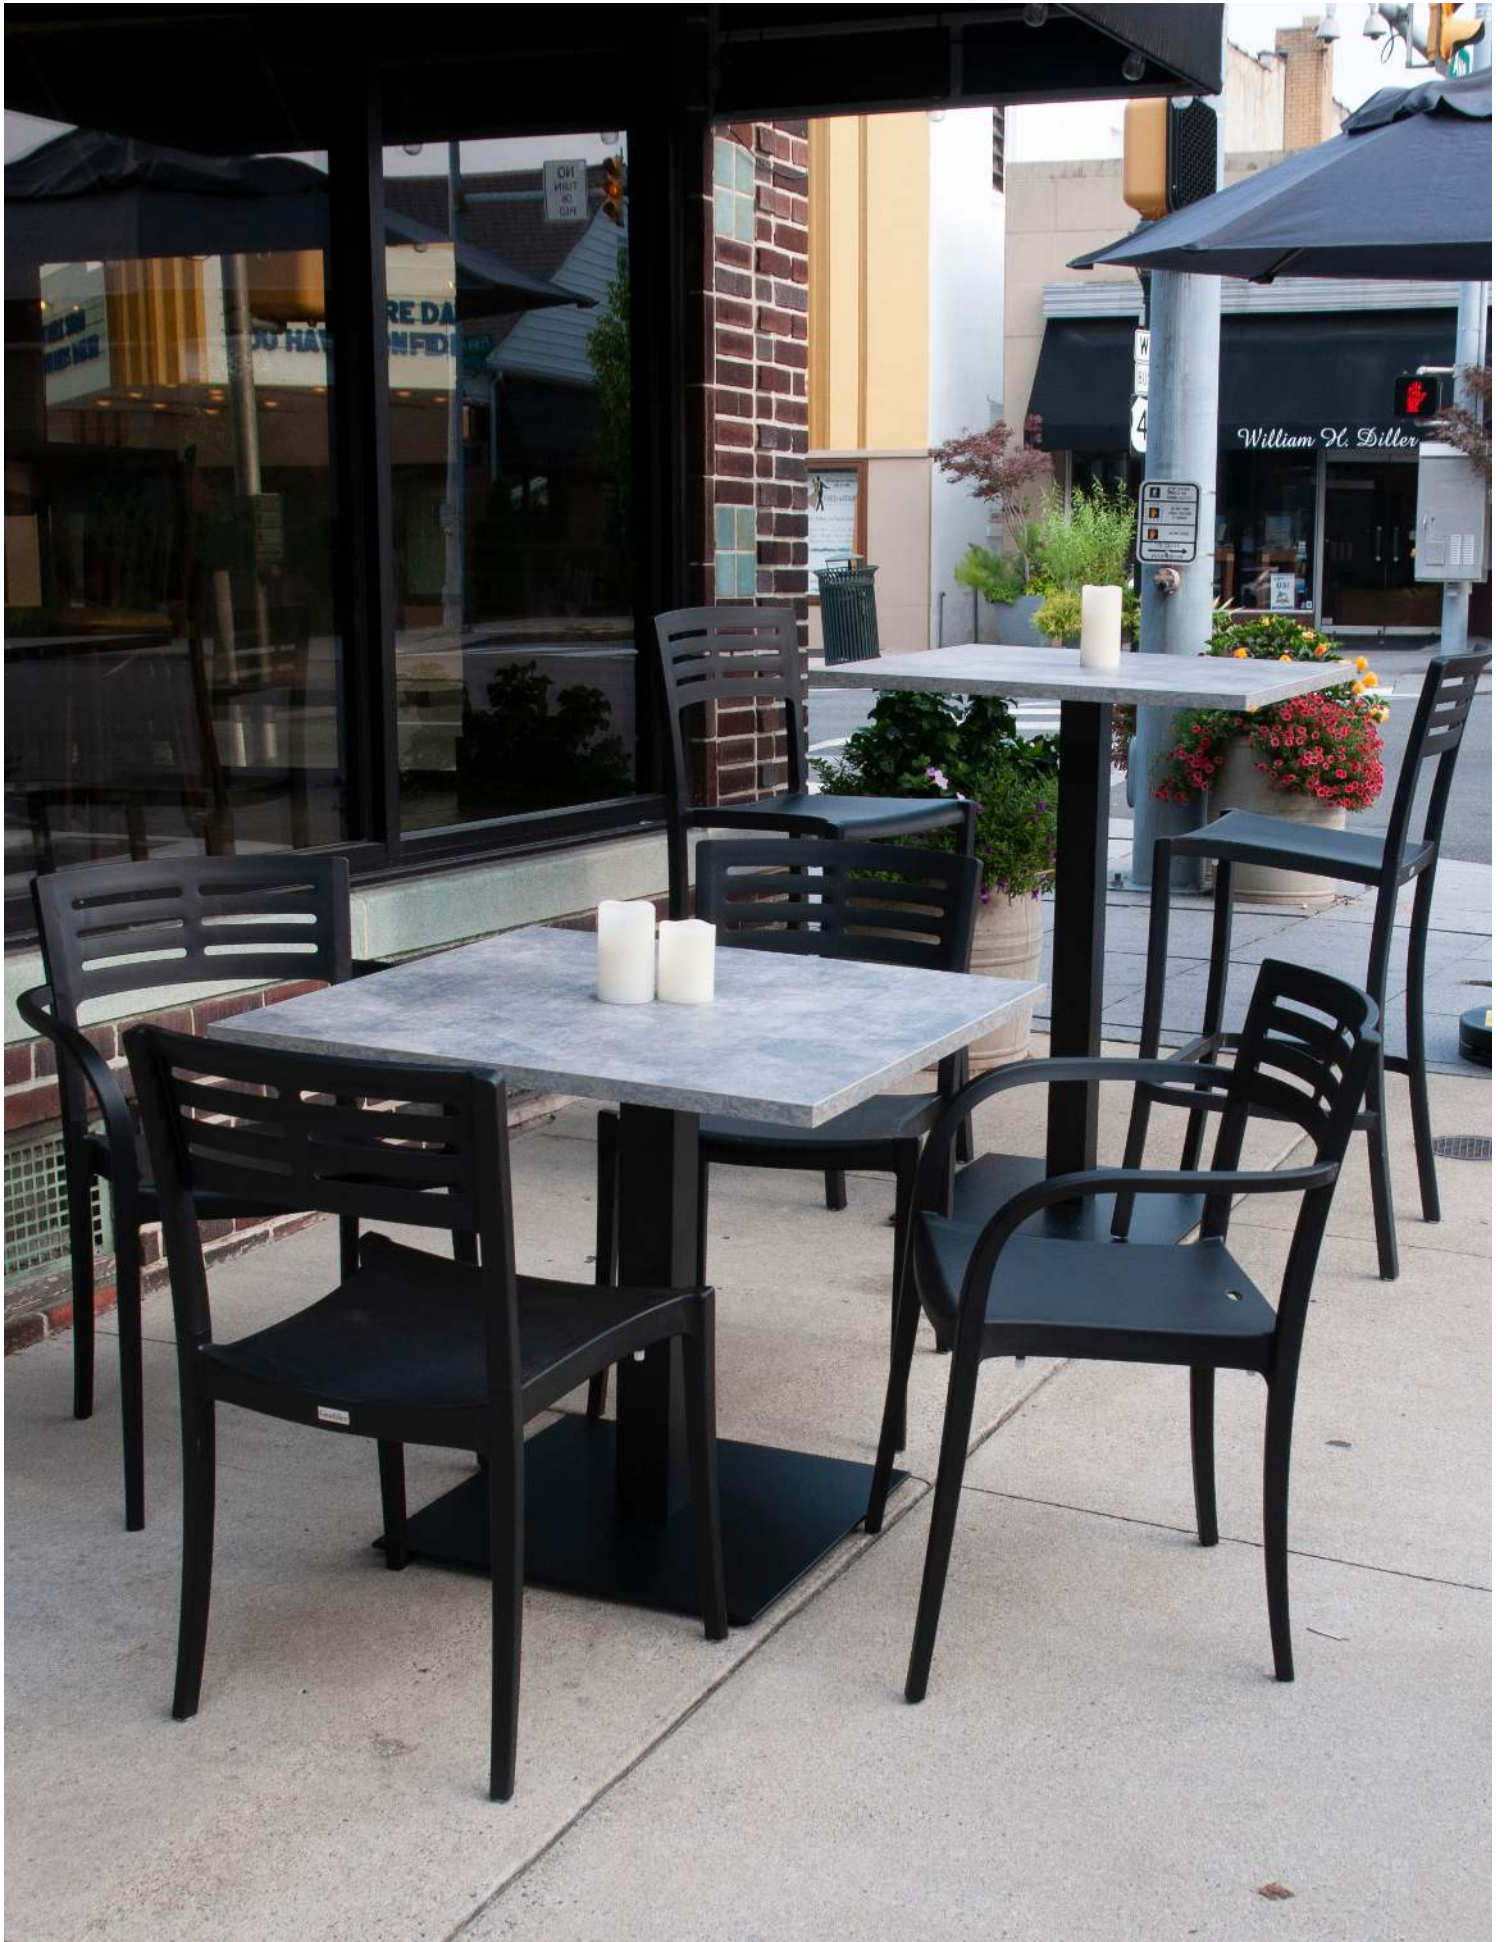

Light Oak

White Marble

Click here for
TABLETOP TO BASE EASY GUIDE
Compatibilité plateaux et pieds de tables
Compatibilidad de cubiertas y pies de mesas

HPL

touch table tops

base sold separately
X-One

Durable and beautiful, our new HPL Compact Touch offers the look and feel of genuine wood or mineral surfaces. Suitable for indoor or out, these tabletops will stand up to years of commercial use.