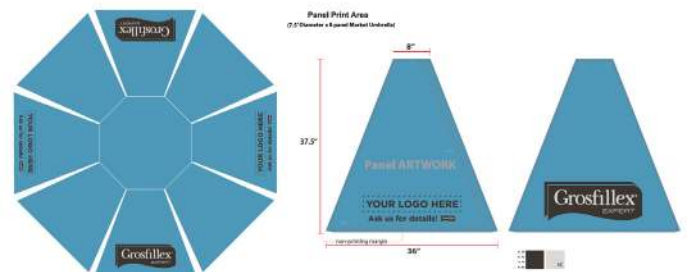

We offer the best quality!

- Ink spread at least three times for deep penetration
- Clear coating over ink to increase color fastness and a crisp look

3 quick and easy steps

1. Collect artwork - high definition (300 dpi)
2. Layout sent back for approval of order and delivery date confirmation
3. Within 48 hours, printing layout is made and returned with quote
Consult grosfillexfurniture.com for approximate lead time
Minimum quantities per logo is 20 pieces