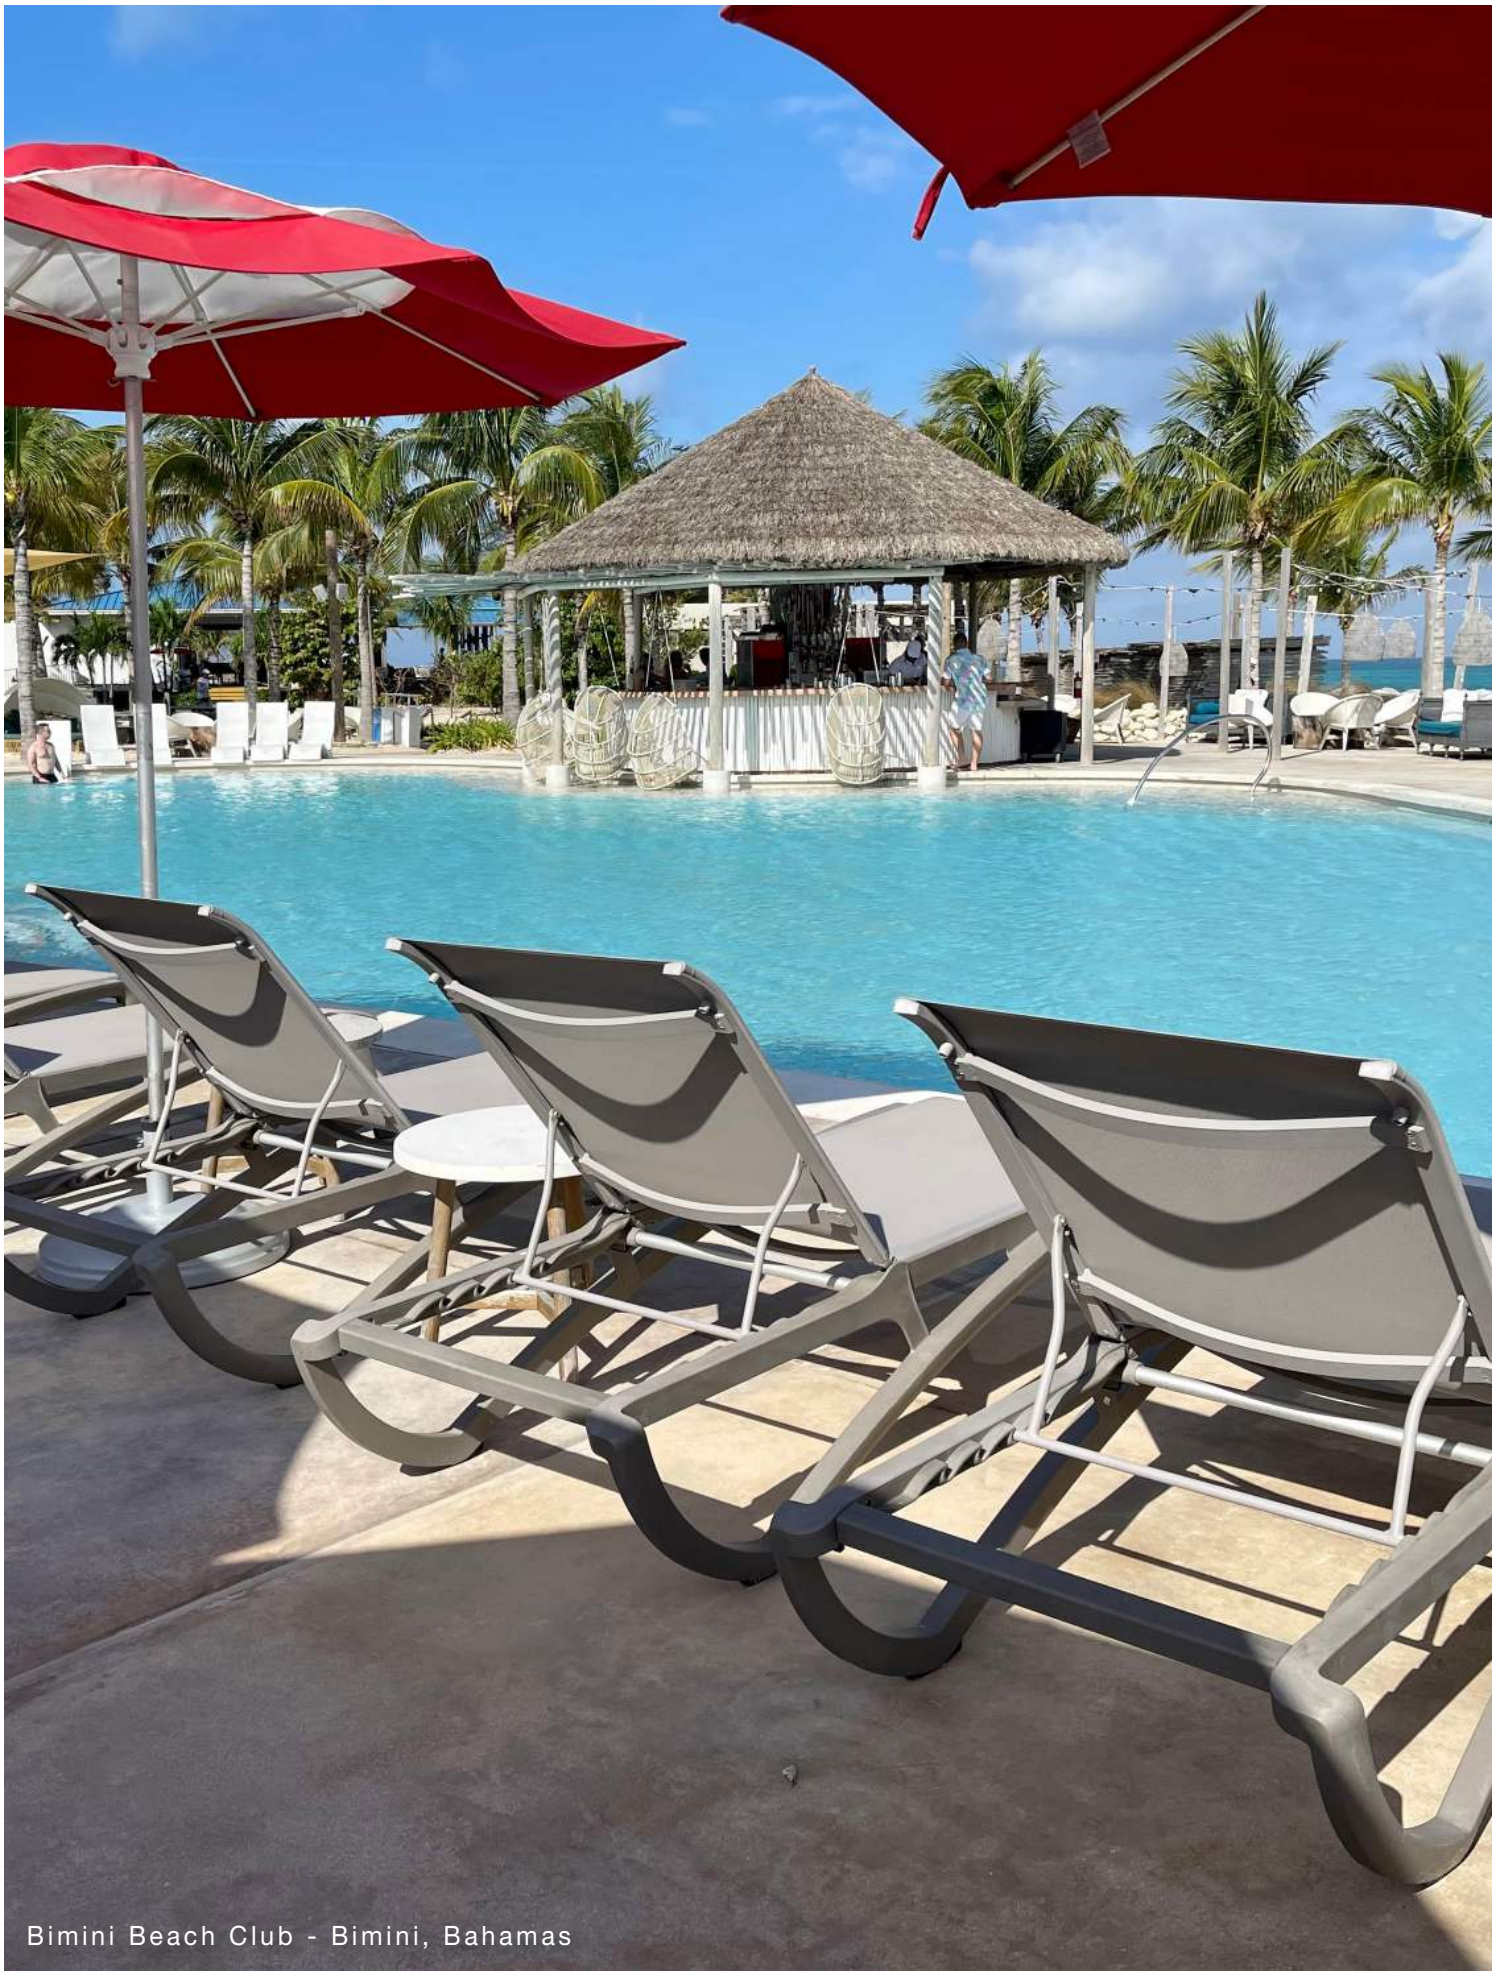

Bimini Beach Club - Bimini, Bahamas